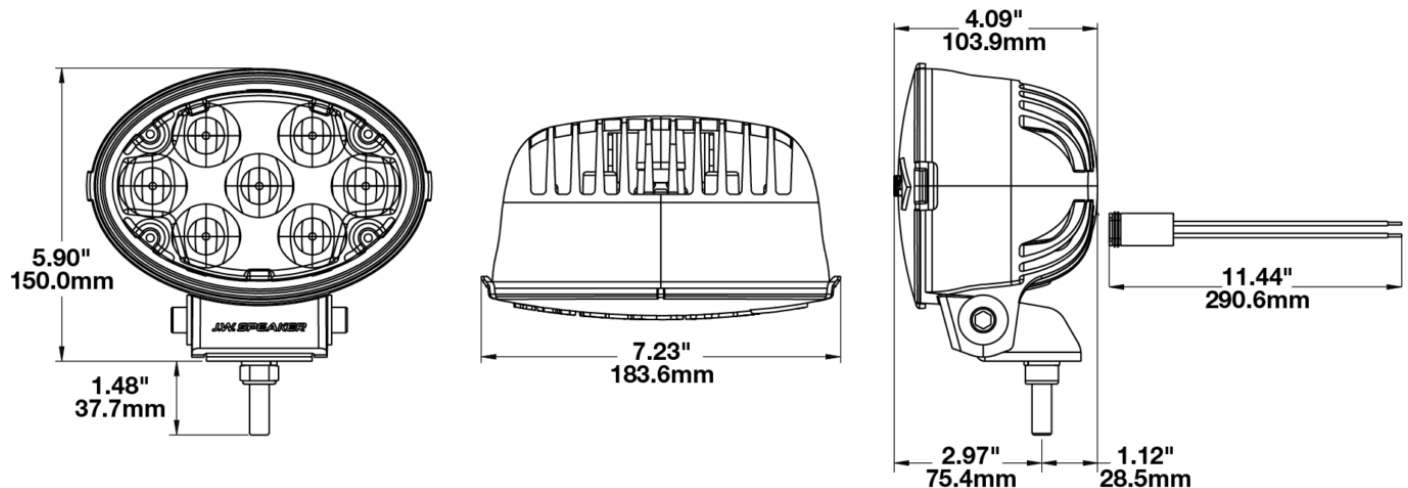

PRODUCT DIMENSIONS

Print date: 2026-04-03

© 2026 J.W. Speaker Corporation • Germantown, WI U.S.A.
www.jwspeaker.com • speaker@jwspeaker.com • 262.251.6660

J.W. SPEAKER
Engineered. Lighting. Solutions.