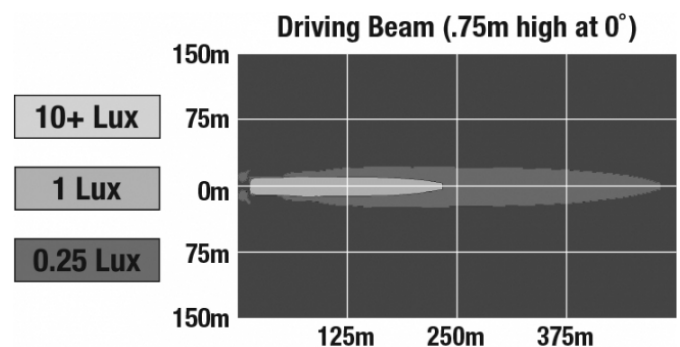

PHOTOMETRIC SPECIFICATIONS

Raw Lumen Output	1,960
Effective Lumen Output	1,080
Candela Output	55,000
Beam Pattern(s)	Forward Lighting - Driving

Print date: 2026-04-03

© 2026 J.W. Speaker Corporation • Germantown, WI U.S.A.
 www.jwspeaker.com • speaker@jwspeaker.com • 262.251.6660