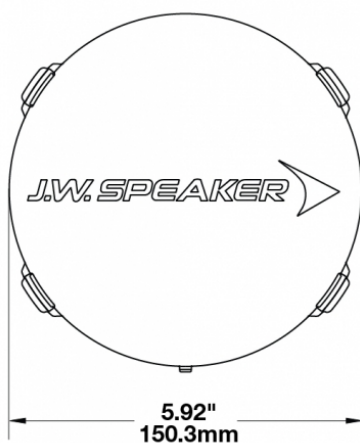

Blue Replacement Lens Cover for Model TS3001R

PRODUCT INFORMATION

| | |
|----------------------------|---|
| Description | Blue Replacement Lens Cover for Model TS3001R |
| Height | 150.50 mm / 5.93 in |
| Width | 150.50 mm / 5.93 in |
| Depth | 33.20 mm / 1.31 in |
| Shape | Round |
| Outer Lens Material | Polycarbonate |
| Outer Lens Color | Blue |
| Product Weight | 0.13 lbs / 0.06 kgs |
| Shipping Weight | 0.80 lbs / 0.36 kgs |

PRODUCT DIMENSIONS

Print date: 2026-05-03

© 2026 J.W. Speaker Corporation • Germantown, WI U.S.A.
www.jwspeaker.com • speaker@jwspeaker.com • 262.251.6660

J.W. SPEAKER
 Engineered. Lighting. Solutions.

Blue Replacement Lens Cover for Model TS3001R