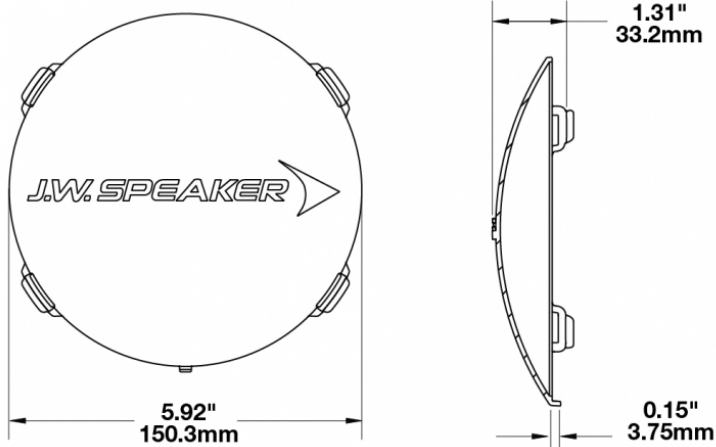

Blue Replacement Lens Cover for Model TS3001R

PRODUCT INFORMATION

Description	Blue Replacement Lens Cover for Model TS3001R
Height	150.50 mm / 5.93 in
Width	150.50 mm / 5.93 in
Depth	33.20 mm / 1.31 in
Shape	Round
Outer Lens Material	Polycarbonate
Outer Lens Color	Blue
Product Weight	0.13 lbs / 0.06 kgs
Shipping Weight	0.80 lbs / 0.36 kgs

PRODUCT DIMENSIONS

Print date: 2026-06-14

© 2026 J.W. Speaker Corporation • Germantown, WI U.S.A.
www.jwspeaker.com • speaker@jwspeaker.com • 262.251.6660

Blue Replacement Lens Cover for Model TS3001R

REGULATORY STANDARDS COMPLIANCE