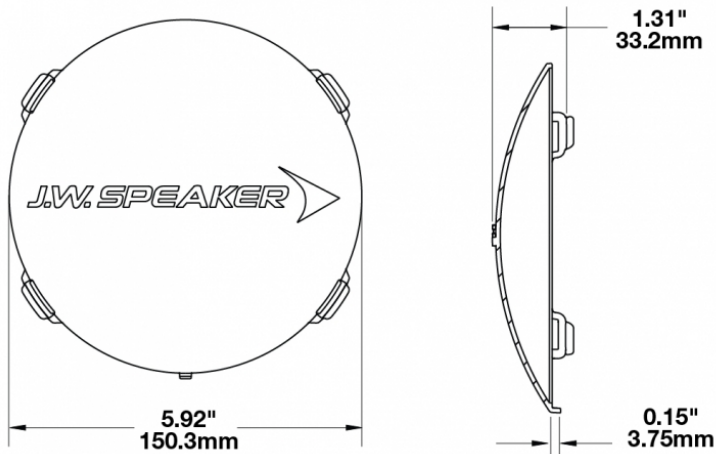

Blue Replacement Lens Cover for Model TS3001R

PRODUCT INFORMATION

Description	Blue Replacement Lens Cover for Model TS3001R
Height	150.50 mm / 5.93 in
Width	150.50 mm / 5.93 in
Depth	33.20 mm / 1.31 in
Shape	Round
Outer Lens Material	Polycarbonate
Outer Lens Color	Blue
Shipping Weight	0.27 lbs / 0.12 kgs

PRODUCT DIMENSIONS

Print date: 2017-05-28

© 2017 J.W. Speaker Corporation • Germantown, WI U.S.A.
www.jwspeaker.com • speaker@jwspeaker.com • 262.251.6660

Blue Replacement Lens Cover for Model TS3001R

REGULATORY STANDARDS COMPLIANCE