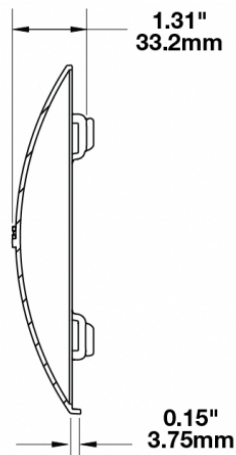

PRODUCT DIMENSIONS

Print date: 2026-05-03

© 2026 J.W. Speaker Corporation • Germantown, WI U.S.A.
www.jwspeaker.com • speaker@jwspeaker.com • 262.251.6660

J.W. SPEAKER
Engineered. Lighting. Solutions.