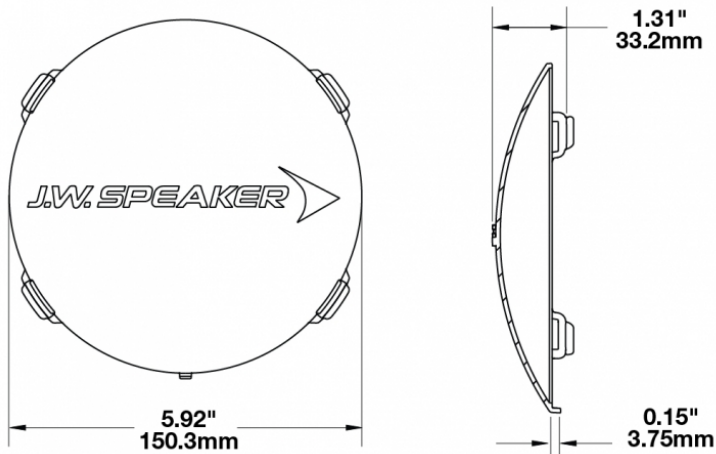

Blue Replacement Lens Cover for Model TS3001R

PRODUCT INFORMATION

Description	Blue Replacement Lens Cover for Model TS3001R
Height	150.50 mm / 5.93 in
Width	150.50 mm / 5.93 in
Depth	33.20 mm / 1.31 in
Shape	Round
Outer Lens Material	Polycarbonate
Outer Lens Color	Blue
Product Weight	0.13 lbs / 0.06 kgs
Shipping Weight	0.80 lbs / 0.36 kgs

PRODUCT DIMENSIONS

Print date: 2020-03-31

© 2020 J.W. Speaker Corporation • Germantown, WI U.S.A.
www.jwspeaker.com • speaker@jwspeaker.com • 262.251.6660

Blue Replacement Lens Cover for Model TS3001R

REGULATORY STANDARDS COMPLIANCE