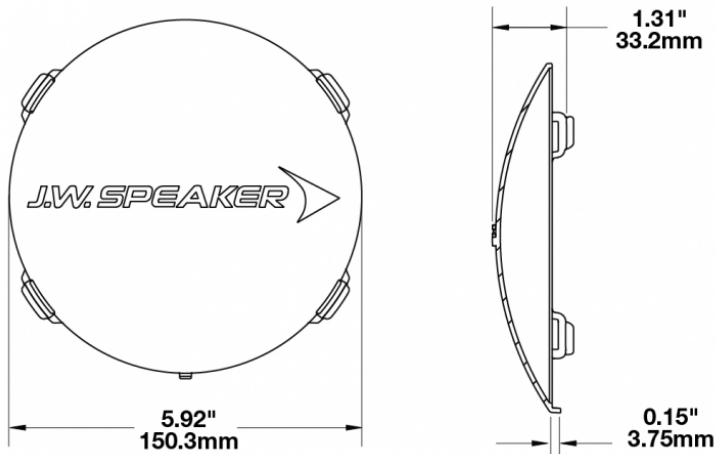

Blue Replacement Lens Cover for Model TS3001R

PRODUCT INFORMATION

Description	Blue Replacement Lens Cover for Model TS3001R
Height	150.50 mm / 5.93 in
Width	150.50 mm / 5.93 in
Depth	33.20 mm / 1.31 in
Shape	Round
Outer Lens Material	Polycarbonate
Outer Lens Color	Blue
Shipping Weight	0.80 lbs / 0.36 kgs

PRODUCT DIMENSIONS

Print date: 2017-09-26

© 2017 J.W. Speaker Corporation • Germantown, WI U.S.A.
www.jwspeaker.com • speaker@jwspeaker.com • 262.251.6660

Blue Replacement Lens Cover for Model TS3001R

REGULATORY STANDARDS COMPLIANCE