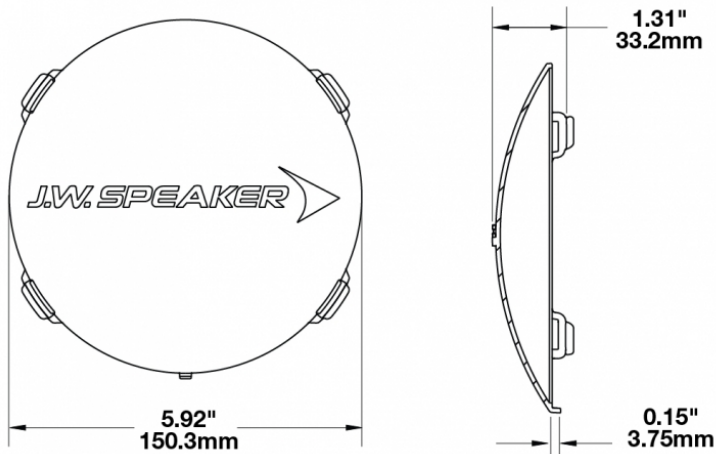

Blue Replacement Lens Cover for Model TS3001R

PRODUCT INFORMATION

Description	Blue Replacement Lens Cover for Model TS3001R
Height	150.50 mm / 5.93 in
Width	150.50 mm / 5.93 in
Depth	33.20 mm / 1.31 in
Shape	Round
Outer Lens Material	Polycarbonate
Outer Lens Color	Blue
Shipping Weight	0.80 lbs / 0.36 kgs

PRODUCT DIMENSIONS

Print date: 2018-06-23

© 2018 J.W. Speaker Corporation • Germantown, WI U.S.A.
www.jwspeaker.com • speaker@jwspeaker.com • 262.251.6660

Blue Replacement Lens Cover for Model TS3001R

REGULATORY STANDARDS COMPLIANCE