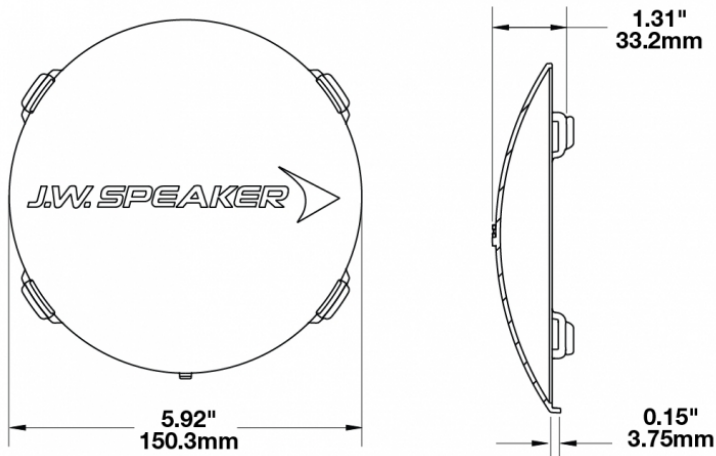

PRODUCT DIMENSIONS

Print date: 2017-11-25

© 2017 J.W. Speaker Corporation • Germantown, WI U.S.A.
www.jwspeaker.com • speaker@jwspeaker.com • 262.251.6660