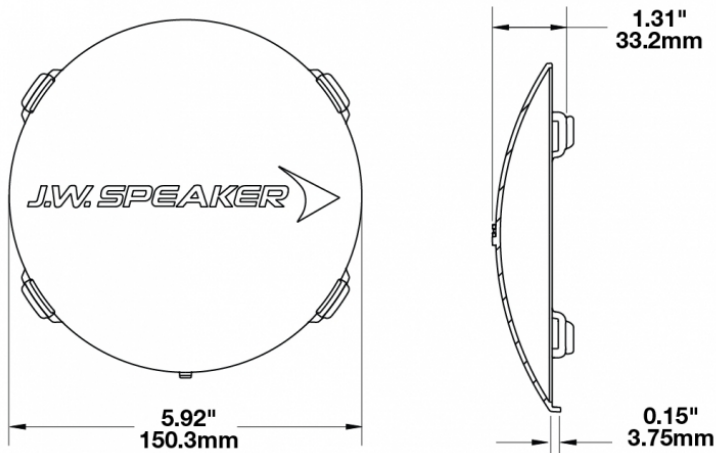

Blue Replacement Lens Cover for Model TS3001R

PRODUCT INFORMATION

Description	Blue Replacement Lens Cover for Model TS3001R
Height	150.50 mm / 5.93 in
Width	150.50 mm / 5.93 in
Depth	33.20 mm / 1.31 in
Shape	Round
Outer Lens Material	Polycarbonate
Outer Lens Color	Blue
Product Weight	0.13 lbs / 0.06 kgs
Shipping Weight	0.80 lbs / 0.36 kgs

PRODUCT DIMENSIONS

Print date: 2026-07-05

© 2026 J.W. Speaker Corporation • Germantown, WI U.S.A.
www.jwspeaker.com • speaker@jwspeaker.com • 262.251.6660

Blue Replacement Lens Cover for Model TS3001R

REGULATORY STANDARDS COMPLIANCE