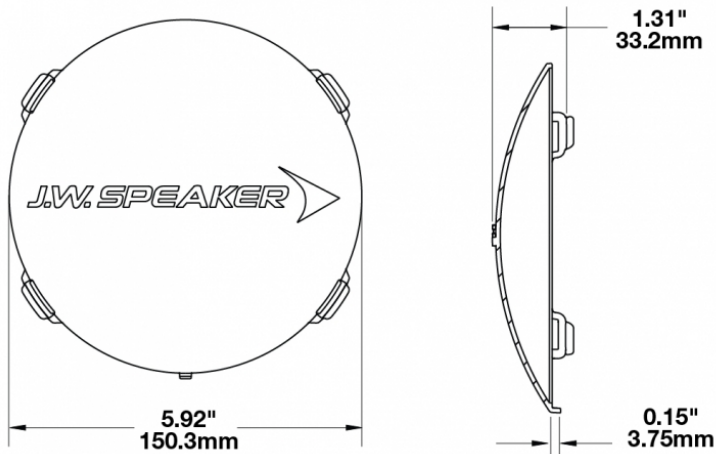

Red Replacement Lens Cover for Model TS3001R

PRODUCT INFORMATION

Description	Red Replacement Lens Cover for Model TS3001R
Height	150.50 mm / 5.93 in
Width	150.50 mm / 5.93 in
Depth	33.20 mm / 1.31 in
Shape	Round
Outer Lens Material	Polycarbonate
Outer Lens Color	Red
Shipping Weight	0.80 lbs / 0.36 kgs

PRODUCT DIMENSIONS

Print date: 2017-07-24

© 2017 J.W. Speaker Corporation • Germantown, WI U.S.A.
www.jwspeaker.com • speaker@jwspeaker.com • 262.251.6660

Red Replacement Lens Cover for Model TS3001R

REGULATORY STANDARDS COMPLIANCE