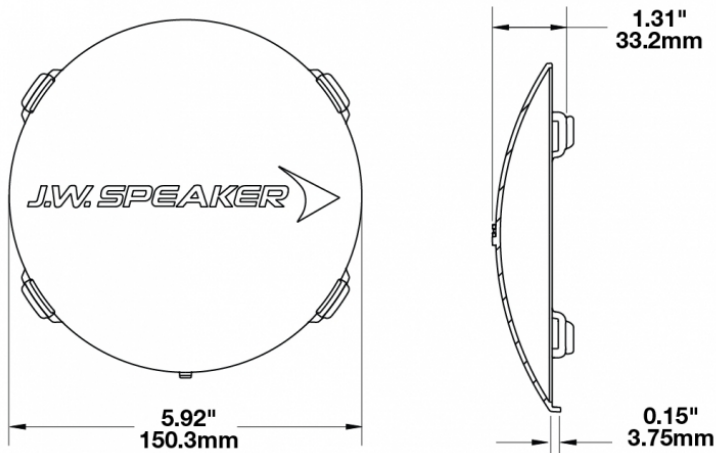

PRODUCT DIMENSIONS

Print date: 2026-05-03

© 2026 J.W. Speaker Corporation • Germantown, WI U.S.A.
www.jwspeaker.com • speaker@jwspeaker.com • 262.251.6660

J.W. SPEAKER
Engineered. Lighting. Solutions.