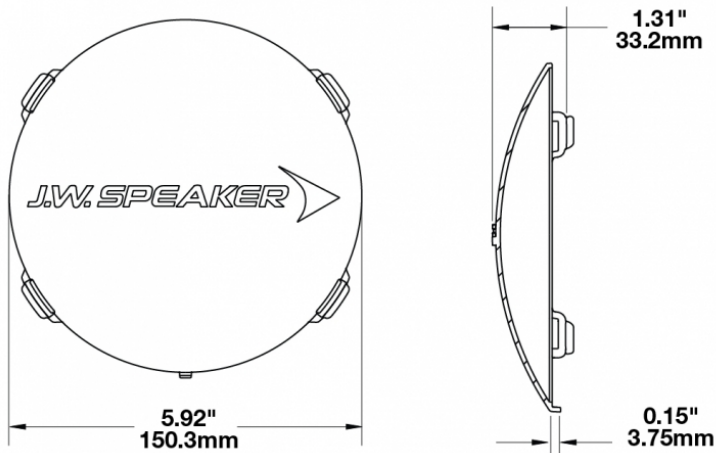

Red Replacement Lens Cover for Model TS3001R

PRODUCT INFORMATION

Description	Red Replacement Lens Cover for Model TS3001R
Height	150.50 mm / 5.93 in
Width	150.50 mm / 5.93 in
Depth	33.20 mm / 1.31 in
Shape	Round
Outer Lens Material	Polycarbonate
Outer Lens Color	Red
Product Weight	0.13 lbs / 0.06 kgs
Shipping Weight	0.80 lbs / 0.36 kgs

PRODUCT DIMENSIONS

Print date: 2024-11-08

© 2024 J.W. Speaker Corporation • Germantown, WI U.S.A.
www.jwspeaker.com • speaker@jwspeaker.com • 262.251.6660

Red Replacement Lens Cover for Model TS3001R

REGULATORY STANDARDS COMPLIANCE