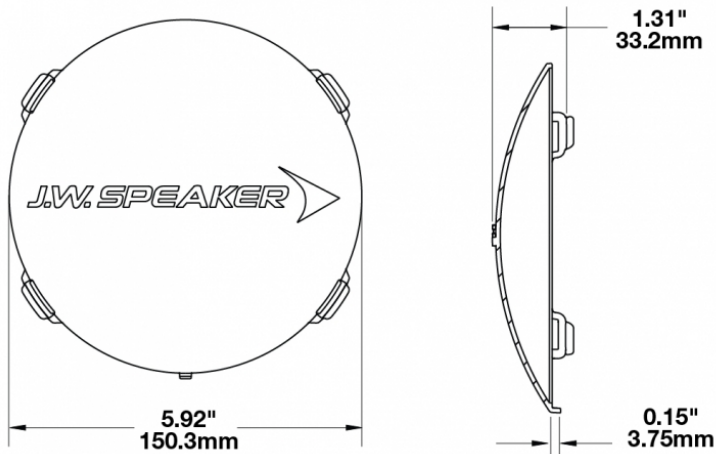

Red Replacement Lens Cover for Model TS3001R

PRODUCT INFORMATION

Description	Red Replacement Lens Cover for Model TS3001R
Height	150.50 mm / 5.93 in
Width	150.50 mm / 5.93 in
Depth	33.20 mm / 1.31 in
Shape	Round
Outer Lens Material	Polycarbonate
Outer Lens Color	Red
Shipping Weight	0.80 lbs / 0.36 kgs

PRODUCT DIMENSIONS

Print date: 2018-06-23

© 2018 J.W. Speaker Corporation • Germantown, WI U.S.A.
www.jwspeaker.com • speaker@jwspeaker.com • 262.251.6660

Red Replacement Lens Cover for Model TS3001R

REGULATORY STANDARDS COMPLIANCE