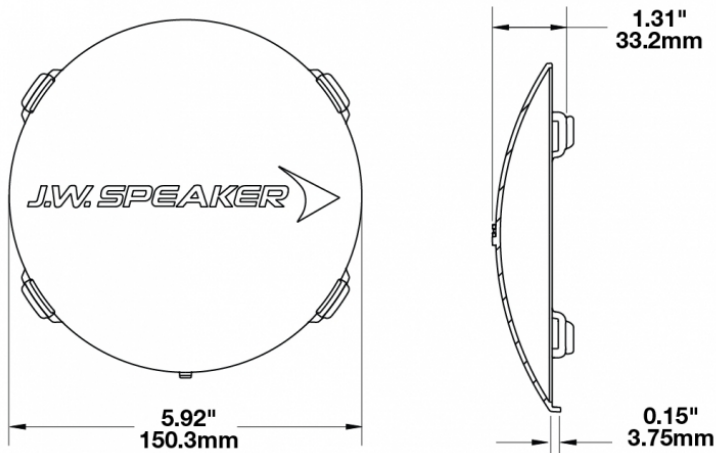

Amber Replacement Lens Cover for Model TS3001R

PRODUCT INFORMATION

Description	Amber Replacement Lens Cover for Model TS3001R
Height	150.50 mm / 5.93 in
Width	150.50 mm / 5.93 in
Depth	33.20 mm / 1.31 in
Shape	Round
Outer Lens Material	Polycarbonate
Outer Lens Color	Amber
Product Weight	0.13 lbs / 0.06 kgs
Shipping Weight	0.80 lbs / 0.36 kgs

PRODUCT DIMENSIONS

Print date: 2026-06-14

© 2026 J.W. Speaker Corporation • Germantown, WI U.S.A.
www.jwspeaker.com • speaker@jwspeaker.com • 262.251.6660

Amber Replacement Lens Cover for Model TS3001R

REGULATORY STANDARDS COMPLIANCE