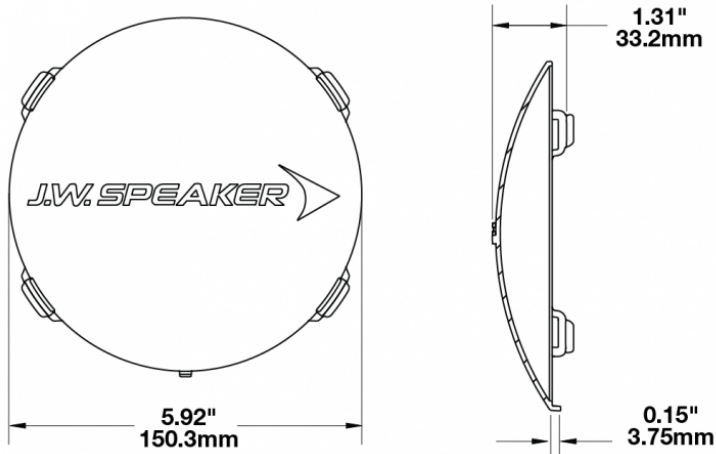

PRODUCT DIMENSIONS

Print date: 2017-05-28

© 2017 J.W. Speaker Corporation • Germantown, WI U.S.A.
www.jwspeaker.com • speaker@jwspeaker.com • 262.251.6660