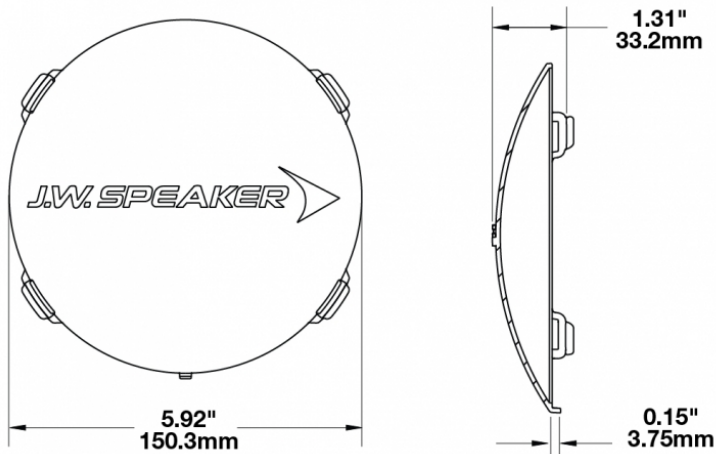

PRODUCT DIMENSIONS

Print date: 2018-11-17

© 2018 J.W. Speaker Corporation • Germantown, WI U.S.A.
www.jwspeaker.com • speaker@jwspeaker.com • 262.251.6660

J.W. SPEAKER
Engineered. Lighting. Solutions.