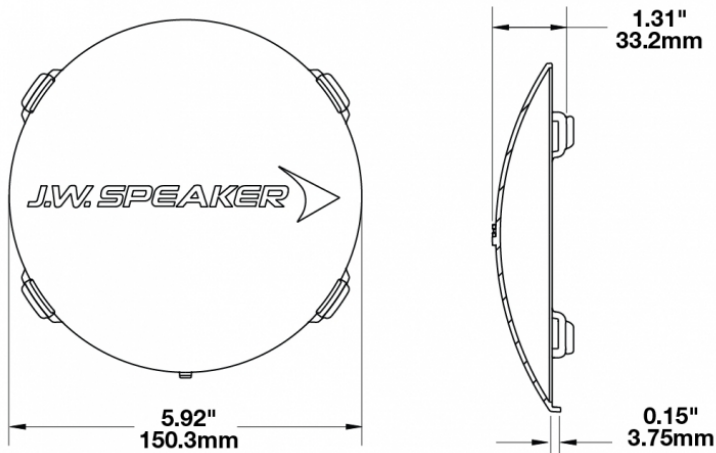

Amber Replacement Lens Cover for Model TS3001R

PRODUCT INFORMATION

Description	Amber Replacement Lens Cover for Model TS3001R
Height	150.50 mm / 5.93 in
Width	150.50 mm / 5.93 in
Depth	33.20 mm / 1.31 in
Shape	Round
Outer Lens Material	Polycarbonate
Outer Lens Color	Amber
Product Weight	0.13 lbs / 0.06 kgs
Shipping Weight	0.80 lbs / 0.36 kgs

PRODUCT DIMENSIONS

Print date: 2024-11-09

© 2024 J.W. Speaker Corporation • Germantown, WI U.S.A.
www.jwspeaker.com • speaker@jwspeaker.com • 262.251.6660

Amber Replacement Lens Cover for Model TS3001R

REGULATORY STANDARDS COMPLIANCE