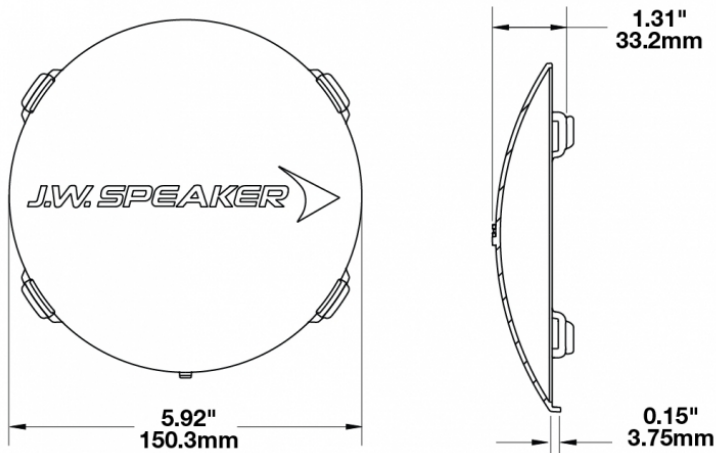

Amber Replacement Lens Cover for Model TS3001R

PRODUCT INFORMATION

Description	Amber Replacement Lens Cover for Model TS3001R
Height	150.50 mm / 5.93 in
Width	150.50 mm / 5.93 in
Depth	33.20 mm / 1.31 in
Shape	Round
Outer Lens Material	Polycarbonate
Outer Lens Color	Amber
Product Weight	0.13 lbs / 0.06 kgs
Shipping Weight	0.80 lbs / 0.36 kgs

PRODUCT DIMENSIONS

Print date: 2026-07-05

© 2026 J.W. Speaker Corporation • Germantown, WI U.S.A.
www.jwspeaker.com • speaker@jwspeaker.com • 262.251.6660

Amber Replacement Lens Cover for Model TS3001R

REGULATORY STANDARDS COMPLIANCE