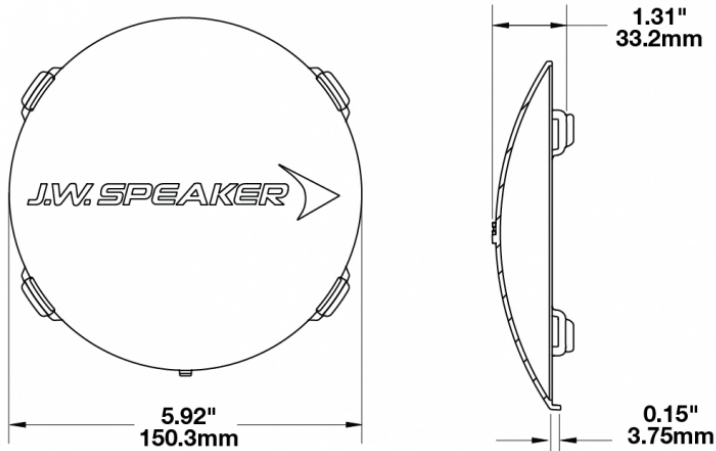

Amber Replacement Lens Cover for Model TS3001R

PRODUCT INFORMATION

Description	Amber Replacement Lens Cover for Model TS3001R
Height	150.50 mm / 5.93 in
Width	150.50 mm / 5.93 in
Depth	33.20 mm / 1.31 in
Shape	Round
Outer Lens Material	Polycarbonate
Outer Lens Color	Amber
Product Weight	0.13 lbs / 0.06 kgs
Shipping Weight	0.80 lbs / 0.36 kgs

PRODUCT DIMENSIONS

Print date: 2026-05-24

© 2026 J.W. Speaker Corporation • Germantown, WI U.S.A.
www.jwspeaker.com • speaker@jwspeaker.com • 262.251.6660

Amber Replacement Lens Cover for Model TS3001R

REGULATORY STANDARDS COMPLIANCE