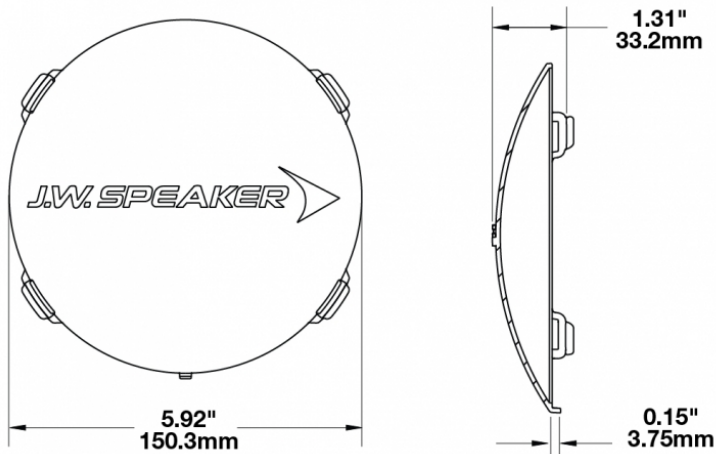

## PRODUCT INFORMATION

<b>Description</b>	Amber Replacement Lens Cover for Model TS3001R
<b>Height</b>	150.50 mm / 5.93 in
<b>Width</b>	150.50 mm / 5.93 in
<b>Depth</b>	33.20 mm / 1.31 in
<b>Shape</b>	Round
<b>Outer Lens Material</b>	Polycarbonate
<b>Outer Lens Color</b>	Amber
<b>Shipping Weight</b>	0.80 lbs / 0.36 kgs