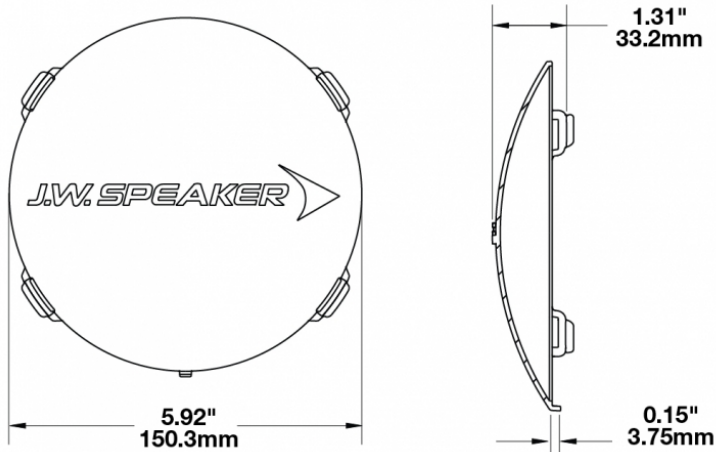

PRODUCT DIMENSIONS

Print date: 2020-02-25

© 2020 J.W. Speaker Corporation • Germantown, WI U.S.A.
www.jwspeaker.com • speaker@jwspeaker.com • 262.251.6660

J.W. SPEAKER
Engineered. Lighting. Solutions.