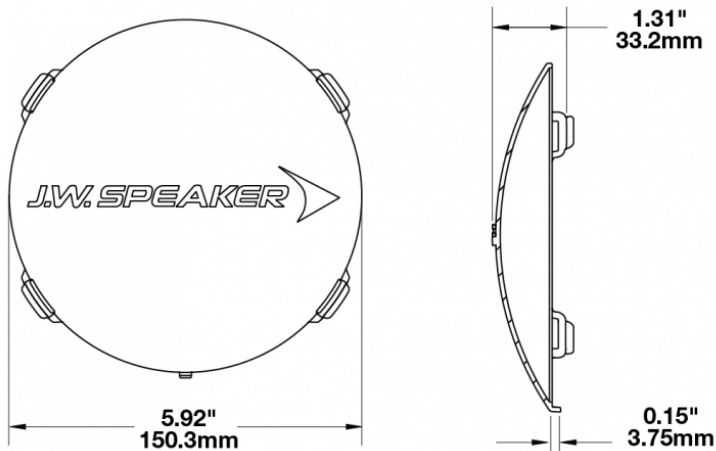

PRODUCT DIMENSIONS

Print date: 2026-05-03

© 2026 J.W. Speaker Corporation • Germantown, WI U.S.A.
www.jwspeaker.com • speaker@jwspeaker.com • 262.251.6660