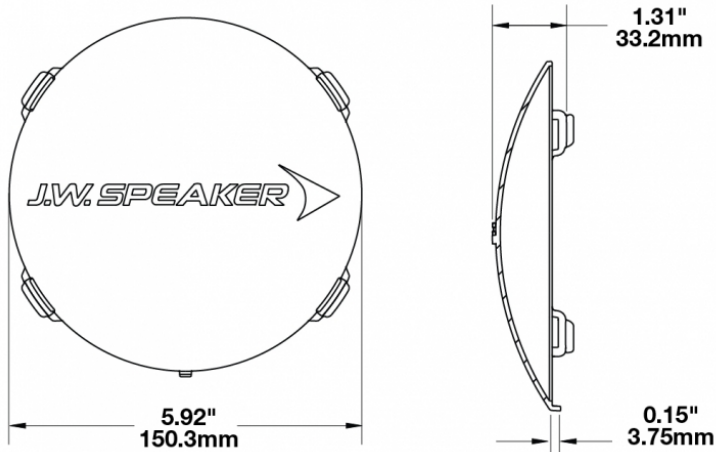

## PRODUCT INFORMATION

<b>Description</b>	Amber Replacement Lens Cover for Model TS3001R
<b>Height</b>	150.50 mm / 5.93 in
<b>Width</b>	150.50 mm / 5.93 in
<b>Depth</b>	33.20 mm / 1.31 in
<b>Shape</b>	Round
<b>Outer Lens Material</b>	Polycarbonate
<b>Outer Lens Color</b>	Amber
<b>Shipping Weight</b>	0.80 lbs / 0.36 kgs