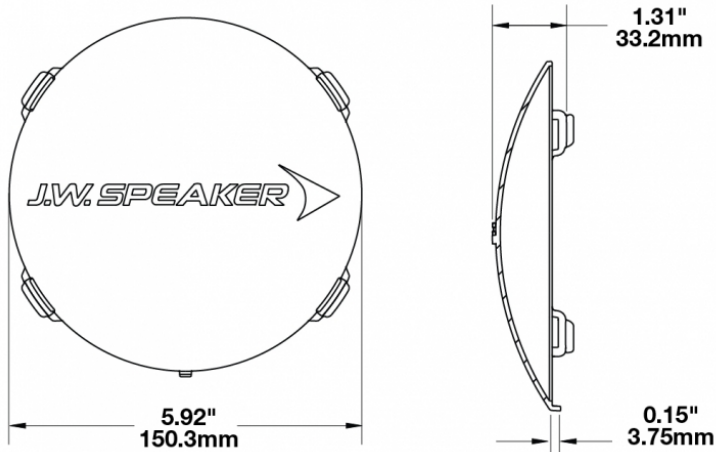

Amber Replacement Lens Cover for Model TS3001R

PRODUCT INFORMATION

Description	Amber Replacement Lens Cover for Model TS3001R
Height	150.50 mm / 5.93 in
Width	150.50 mm / 5.93 in
Depth	33.20 mm / 1.31 in
Shape	Round
Outer Lens Material	Polycarbonate
Outer Lens Color	Amber
Shipping Weight	0.80 lbs / 0.36 kgs

PRODUCT DIMENSIONS

Print date: 2018-02-20

© 2018 J.W. Speaker Corporation • Germantown, WI U.S.A.
www.jwspeaker.com • speaker@jwspeaker.com • 262.251.6660

Amber Replacement Lens Cover for

Model TS3001R

REGULATORY STANDARDS COMPLIANCE