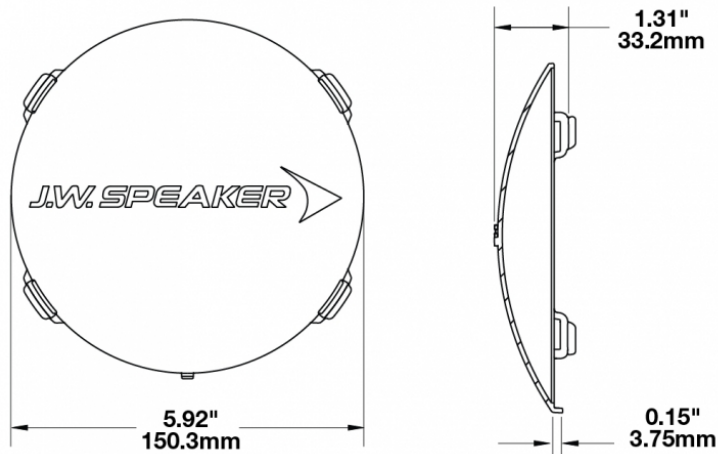

PRODUCT DIMENSIONS

Print date: 2018-03-21

© 2018 J.W. Speaker Corporation • Germantown, WI U.S.A.
www.jwspeaker.com • speaker@jwspeaker.com • 262.251.6660