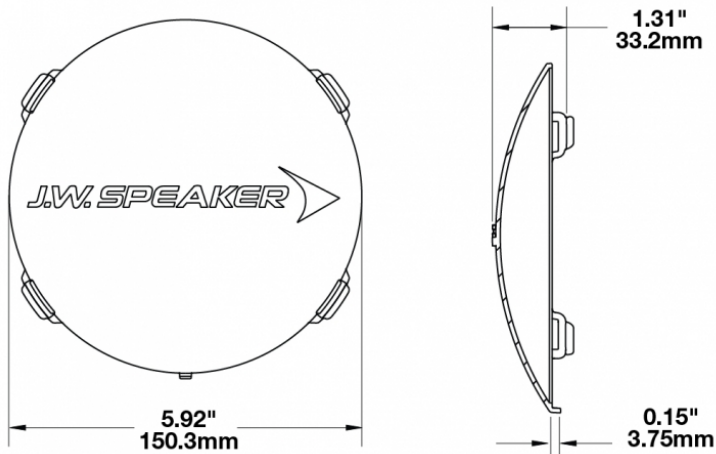

Clear Replacement Lens Cover for Model TS3001R

PRODUCT INFORMATION

Description	Clear Replacement Lens Cover for Model TS3001R
Height	150.50 mm / 5.93 in
Width	150.50 mm / 5.93 in
Depth	33.20 mm / 1.31 in
Shape	Round
Outer Lens Material	Polycarbonate
Outer Lens Color	Clear
Shipping Weight	0.80 lbs / 0.36 kgs

PRODUCT DIMENSIONS

Print date: 2018-07-22

© 2018 J.W. Speaker Corporation • Germantown, WI U.S.A.
www.jwspeaker.com • speaker@jwspeaker.com • 262.251.6660

Clear Replacement Lens Cover for Model TS3001R

REGULATORY STANDARDS COMPLIANCE