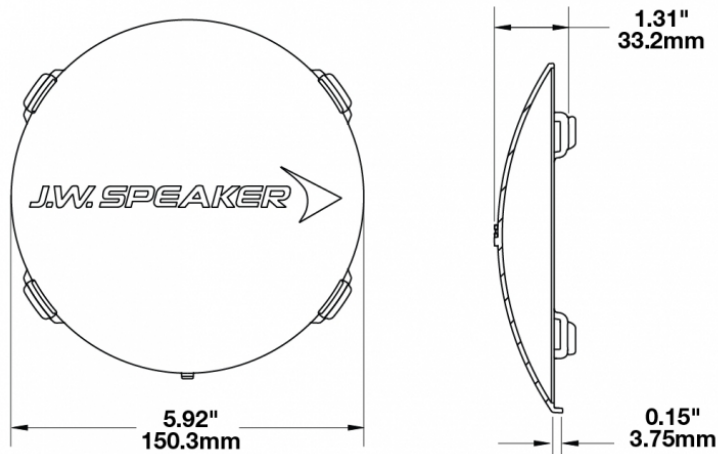

PRODUCT DIMENSIONS

Print date: 2020-01-23

© 2020 J.W. Speaker Corporation • Germantown, WI U.S.A.
www.jwspeaker.com • speaker@jwspeaker.com • 262.251.6660