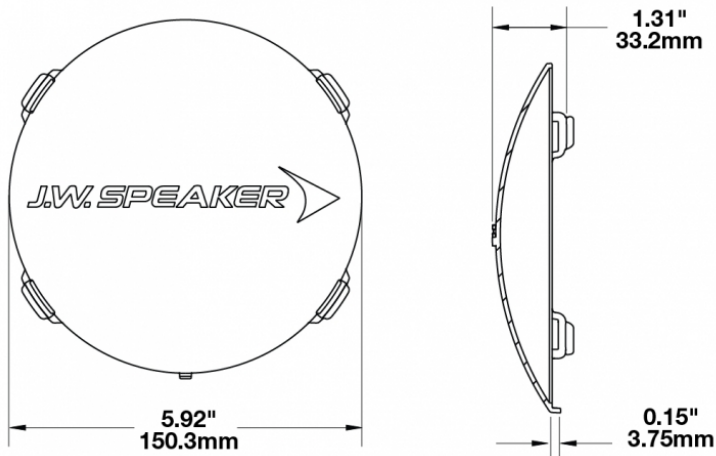

Clear Replacement Lens Cover for Model TS3001R

PRODUCT INFORMATION

Description	Clear Replacement Lens Cover for Model TS3001R
Height	150.50 mm / 5.93 in
Width	150.50 mm / 5.93 in
Depth	33.20 mm / 1.31 in
Shape	Round
Outer Lens Material	Polycarbonate
Outer Lens Color	Clear
Shipping Weight	0.24 lbs / 0.11 kgs

PRODUCT DIMENSIONS

Print date: 2017-06-29

© 2017 J.W. Speaker Corporation • Germantown, WI U.S.A.
www.jwspeaker.com • speaker@jwspeaker.com • 262.251.6660

Clear Replacement Lens Cover for Model TS3001R

REGULATORY STANDARDS COMPLIANCE