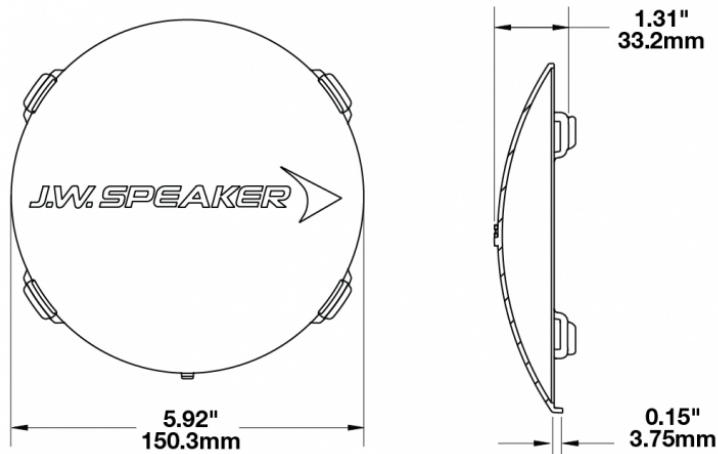

PRODUCT DIMENSIONS

Print date: 2018-10-21

© 2018 J.W. Speaker Corporation • Germantown, WI U.S.A.
www.jwspeaker.com • speaker@jwspeaker.com • 262.251.6660

J.W. SPEAKER
Engineered. Lighting. Solutions.