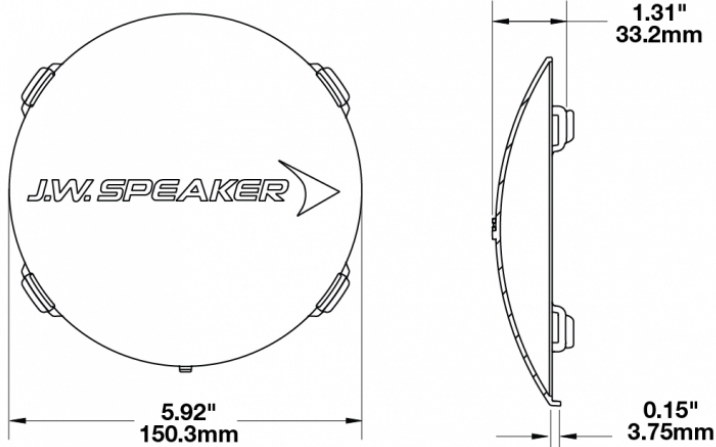

PRODUCT DIMENSIONS

Print date: 2024-11-09

© 2024 J.W. Speaker Corporation • Germantown, WI U.S.A.
www.jwspeaker.com • speaker@jwspeaker.com • 262.251.6660