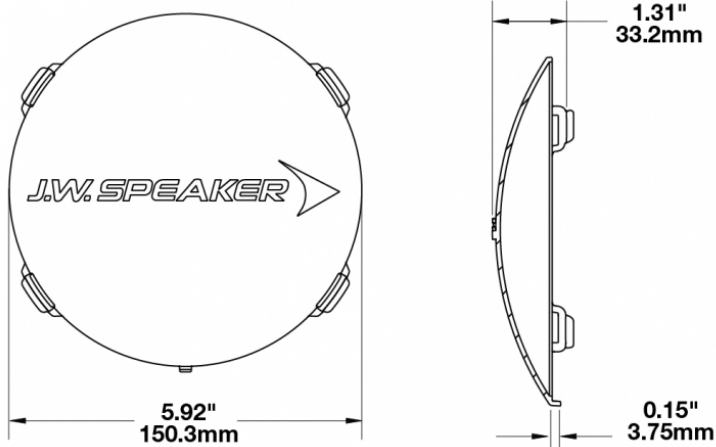

Clear Replacement Lens Cover for Model TS3001R

PRODUCT INFORMATION

| | |
|----------------------------|--|
| Description | Clear Replacement Lens Cover for Model TS3001R |
| Height | 150.50 mm / 5.93 in |
| Width | 150.50 mm / 5.93 in |
| Depth | 33.20 mm / 1.31 in |
| Shape | Round |
| Outer Lens Material | Polycarbonate |
| Outer Lens Color | Clear |
| Product Weight | 0.13 lbs / 0.06 kgs |
| Shipping Weight | 0.80 lbs / 0.36 kgs |

PRODUCT DIMENSIONS

Print date: 2026-06-10

© 2026 J.W. Speaker Corporation • Germantown, WI U.S.A.
www.jwspeaker.com • speaker@jwspeaker.com • 262.251.6660

Clear Replacement Lens Cover for Model TS3001R

REGULATORY STANDARDS COMPLIANCE