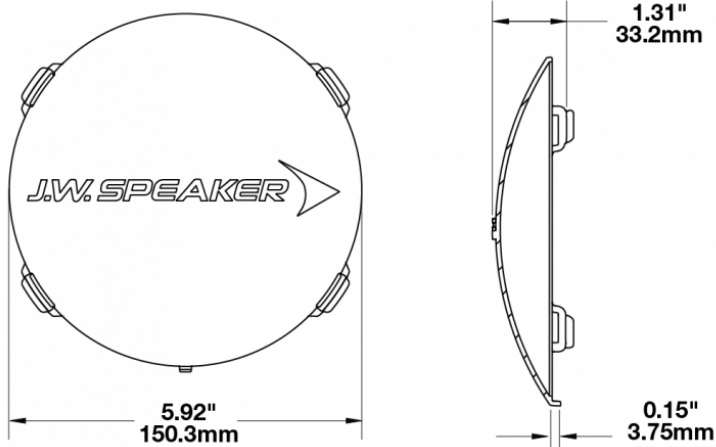

Clear Replacement Lens Cover for Model TS3001R

PRODUCT INFORMATION

Description	Clear Replacement Lens Cover for Model TS3001R
Height	150.50 mm / 5.93 in
Width	150.50 mm / 5.93 in
Depth	33.20 mm / 1.31 in
Shape	Round
Outer Lens Material	Polycarbonate
Outer Lens Color	Clear
Product Weight	0.13 lbs / 0.06 kgs
Shipping Weight	0.80 lbs / 0.36 kgs

PRODUCT DIMENSIONS

Print date: 2026-07-05

© 2026 J.W. Speaker Corporation • Germantown, WI U.S.A.
 www.jwspeaker.com • speaker@jwspeaker.com • 262.251.6660

Clear Replacement Lens Cover for Model TS3001R

REGULATORY STANDARDS COMPLIANCE