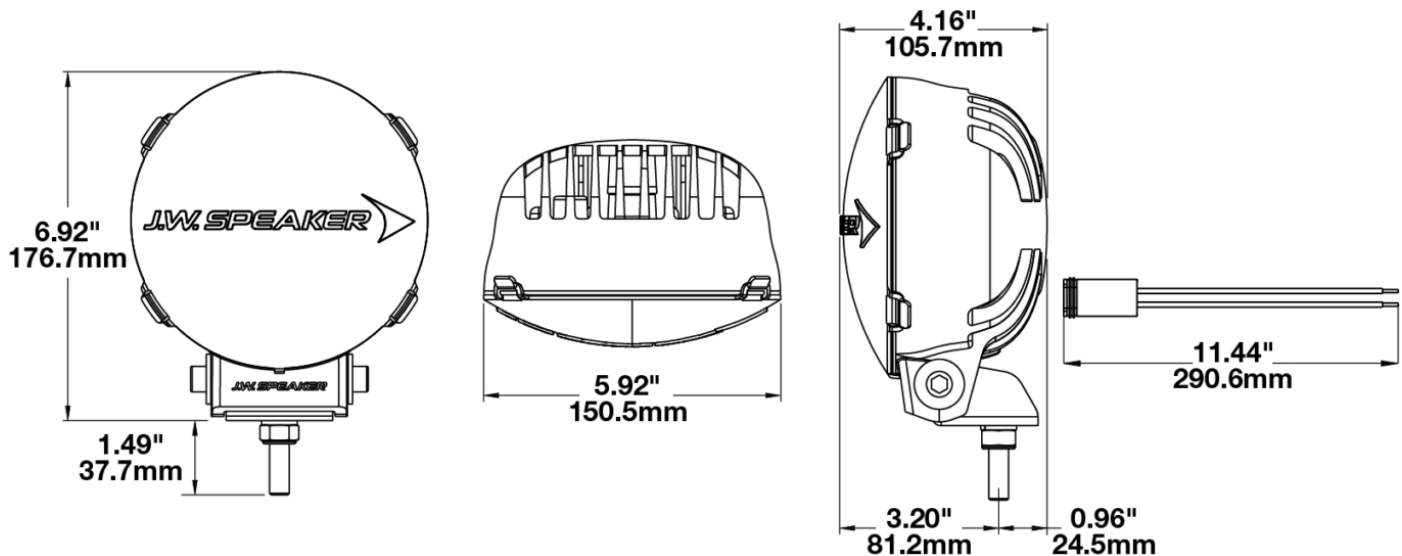

PRODUCT DIMENSIONS

Print date: 2024-11-10

© 2024 J.W. Speaker Corporation • Germantown, WI U.S.A.
www.jwspeaker.com • speaker@jwspeaker.com • 262.251.6660

J.W. SPEAKER
Engineered. Lighting. Solutions.