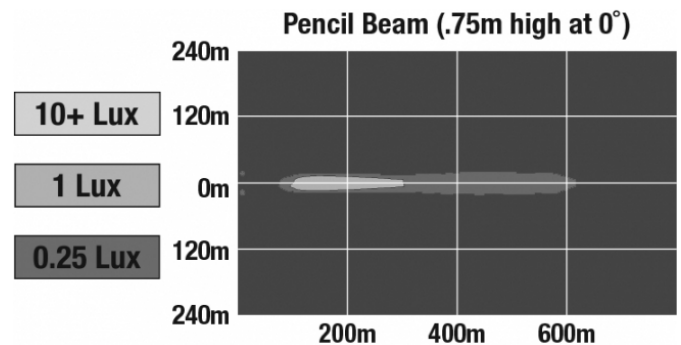

REGULATORY STANDARDS COMPLIANCE

Buy America Standards
IEC IP67

Eco Friendly

PHOTOMETRIC SPECIFICATIONS

| | |
|-------------------------------|---------------------------|
| Raw Lumen Output | 1,960 |
| Effective Lumen Output | 1,080 |
| Candela Output | 96,000 |
| Beam Pattern(s) | Forward Lighting - Pencil |