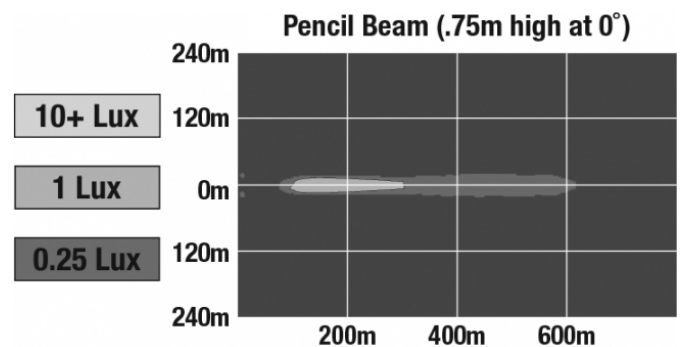

REGULATORY STANDARDS COMPLIANCE

Buy America Standards
IEC IP67

Eco Friendly

PHOTOMETRIC SPECIFICATIONS

Raw Lumen Output	1,960
Effective Lumen Output	1,080
Candela Output	96,000
Beam Pattern(s)	Forward Lighting - Pencil