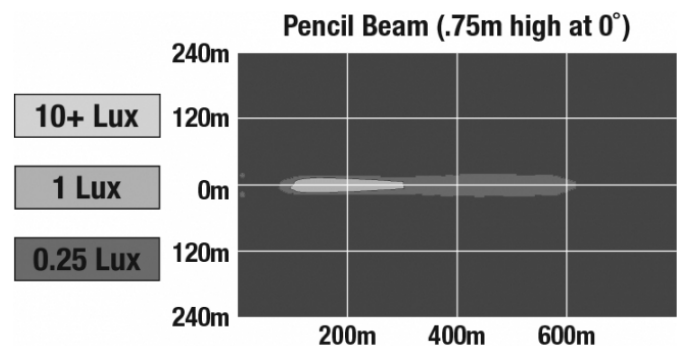

Print date: 2017-08-18

© 2017 J.W. Speaker Corporation • Germantown, WI U.S.A.
www.jwspeaker.com • speaker@jwspeaker.com • 262.251.6660