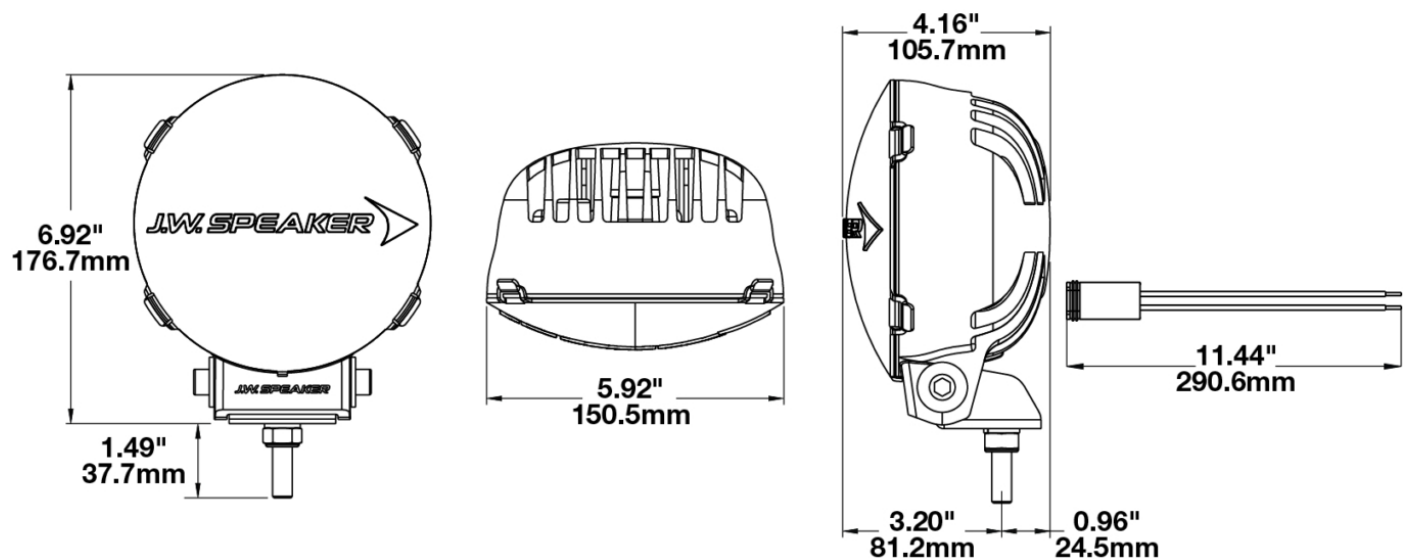

PRODUCT DIMENSIONS

Print date: 2026-06-14

© 2026 J.W. Speaker Corporation • Germantown, WI U.S.A.
www.jwspeaker.com • speaker@jwspeaker.com • 262.251.6660

J.W. SPEAKER
Engineered. Lighting. Solutions.