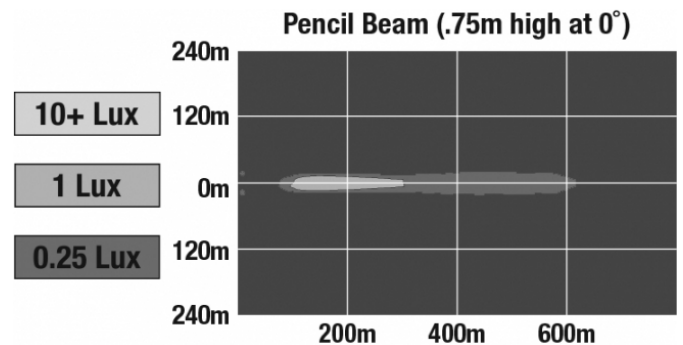

REGULATORY STANDARDS COMPLIANCE

Buy America Standards
IEC IP67

Eco Friendly

PHOTOMETRIC SPECIFICATIONS

Raw Lumen Output	1,960
Effective Lumen Output	1,080
Candela Output	96,000
Beam Pattern(s)	Forward Lighting - Pencil