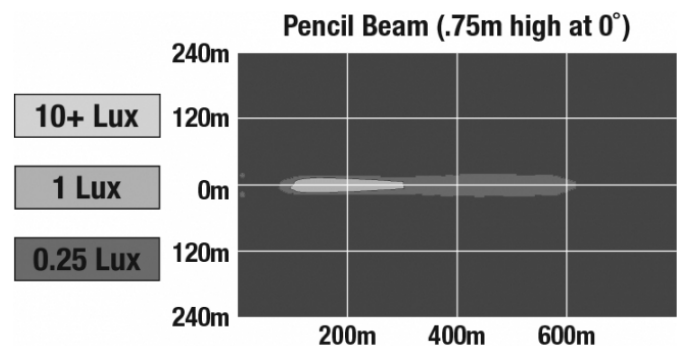

REGULATORY STANDARDS COMPLIANCE

Buy America Standards
Eco Friendly
IEC IP67

ECE Reg 112
FMVSS 108 Table XVIII

PHOTOMETRIC SPECIFICATIONS

| | |
|-------------------------------|---------------------------|
| Raw Lumen Output | 1,960 |
| Effective Lumen Output | 1,080 |
| Candela Output | 96,000 |
| Beam Pattern(s) | Forward Lighting - Pencil |