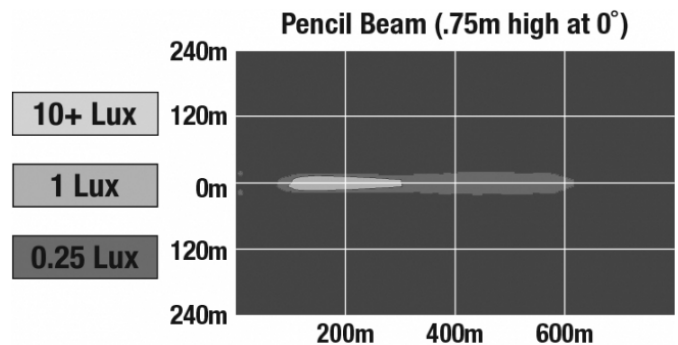

## PHOTOMETRIC SPECIFICATIONS

<b>Raw Lumen Output</b>	1,960
<b>Effective Lumen Output</b>	1,080
<b>Candela Output</b>	96,000
<b>Beam Pattern(s)</b>	Forward Lighting - Pencil

Print date: 2026-07-05

© 2026 J.W. Speaker Corporation • Germantown, WI U.S.A.  
www.jwspeaker.com • speaker@jwspeaker.com • 262.251.6660