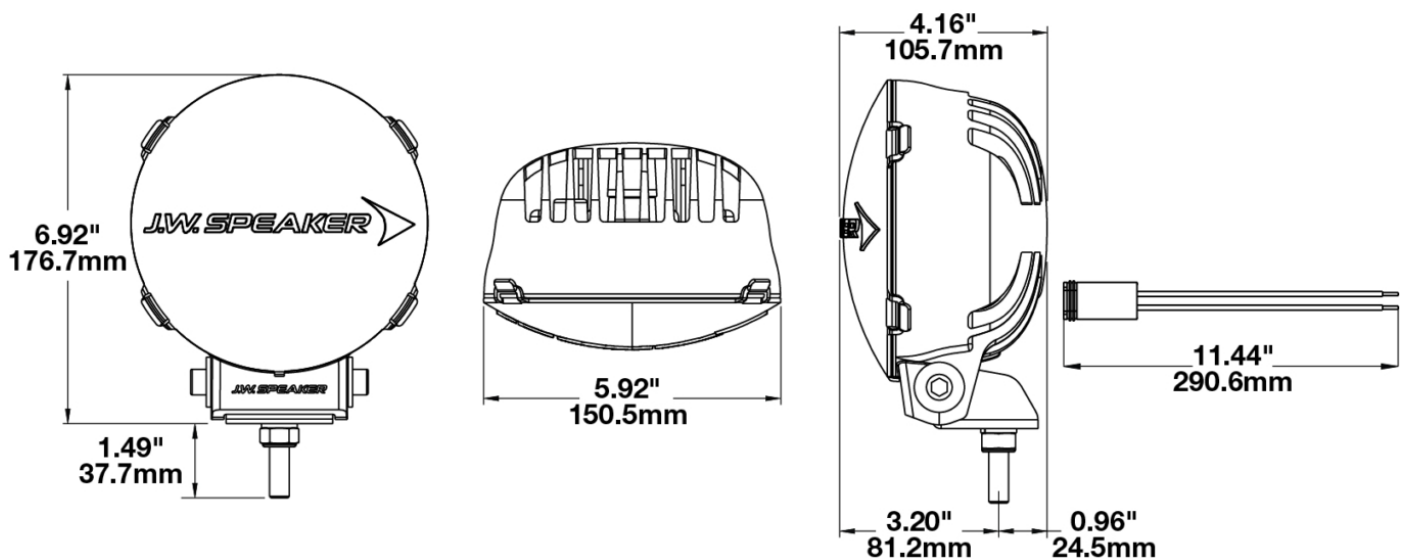

PRODUCT DIMENSIONS

Print date: 2024-11-08

© 2024 J.W. Speaker Corporation • Germantown, WI U.S.A.
www.jwspeaker.com • speaker@jwspeaker.com • 262.251.6660

J.W. SPEAKER
Engineered. Lighting. Solutions.