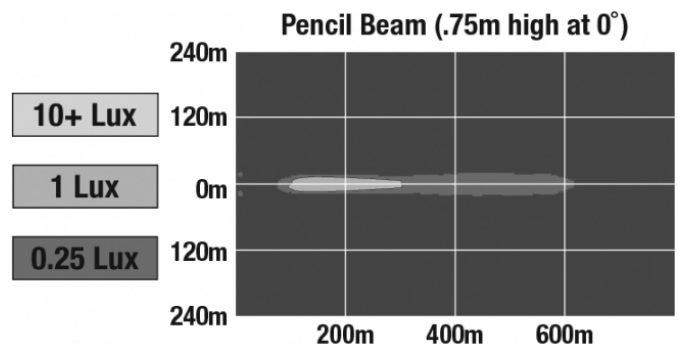

## PHOTOMETRIC SPECIFICATIONS

<b>Raw Lumen Output</b>	1,960
<b>Effective Lumen Output</b>	1,080
<b>Candela Output</b>	96,000
<b>Beam Pattern(s)</b>	Forward Lighting - Pencil

Print date: 2020-11-24

© 2020 J.W. Speaker Corporation • Germantown, WI U.S.A.  
www.jwspeaker.com • speaker@jwspeaker.com • 262.251.6660