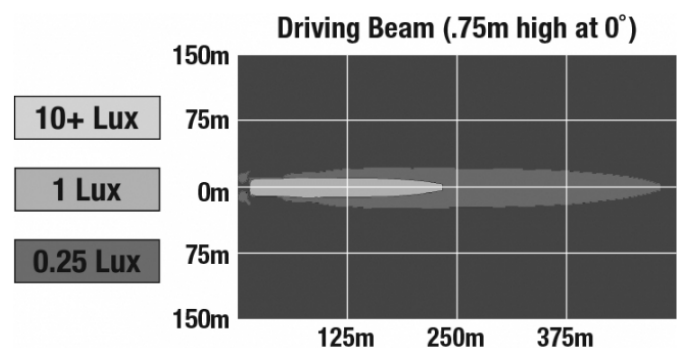

## PHOTOMETRIC SPECIFICATIONS

<b>Raw Lumen Output</b>	1,960
<b>Effective Lumen Output</b>	1,080
<b>Candela Output</b>	55,000
<b>Beam Pattern(s)</b>	Forward Lighting - Driving

Print date: 2021-01-23

© 2021 J.W. Speaker Corporation • Germantown, WI U.S.A.  
www.jwspeaker.com • speaker@jwspeaker.com • 262.251.6660