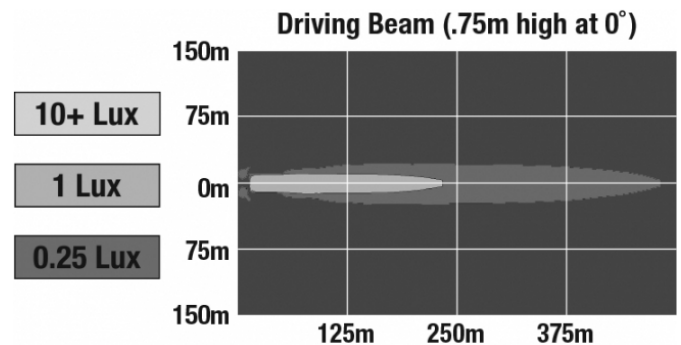

## PHOTOMETRIC SPECIFICATIONS

<b>Raw Lumen Output</b>	1,960
<b>Effective Lumen Output</b>	1,080
<b>Candela Output</b>	55,000
<b>Beam Pattern(s)</b>	Forward Lighting - Driving

Print date: 2024-11-09

© 2024 J.W. Speaker Corporation • Germantown, WI U.S.A.  
www.jwspeaker.com • speaker@jwspeaker.com • 262.251.6660