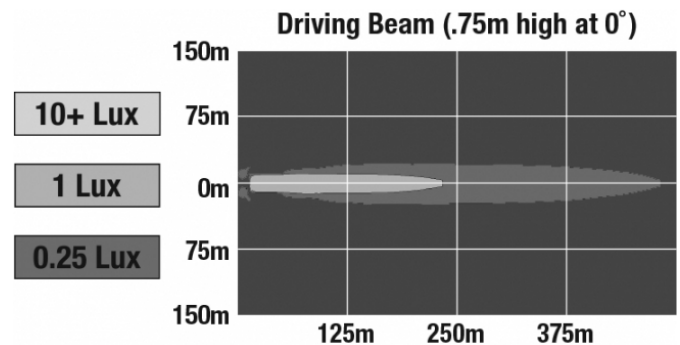

REGULATORY STANDARDS COMPLIANCE

Buy America Standards
Eco Friendly

ECE Reg 112
IEC IP67

PHOTOMETRIC SPECIFICATIONS

| | |
|-------------------------------|----------------------------|
| Raw Lumen Output | 1,960 |
| Effective Lumen Output | 1,080 |
| Candela Output | 55,000 |
| Beam Pattern(s) | Forward Lighting - Driving |