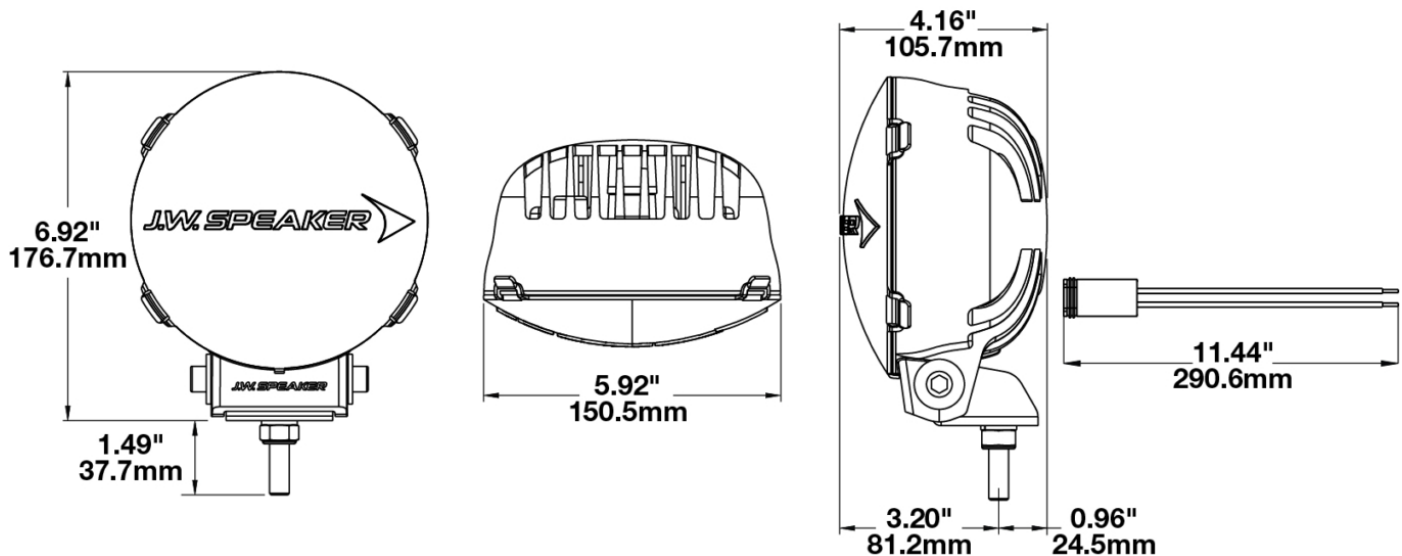

PRODUCT DIMENSIONS

Print date: 2026-06-14

© 2026 J.W. Speaker Corporation • Germantown, WI U.S.A.
www.jwspeaker.com • speaker@jwspeaker.com • 262.251.6660

J.W. SPEAKER
Engineered. Lighting. Solutions.