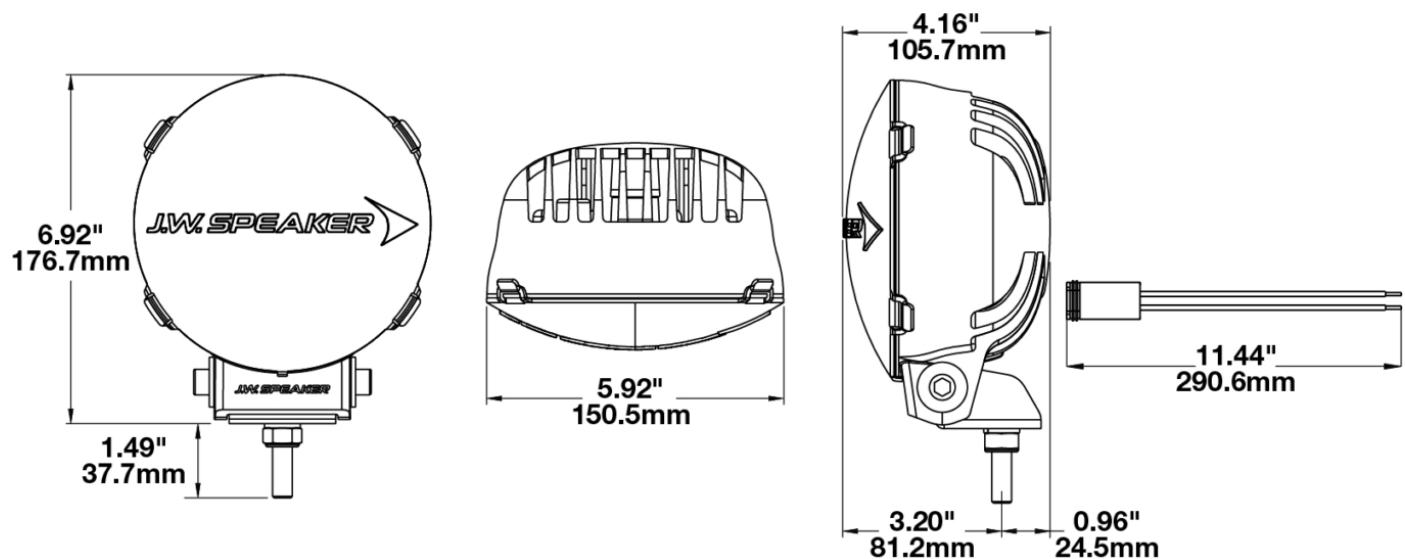

PRODUCT DIMENSIONS

Print date: 2026-06-14

© 2026 J.W. Speaker Corporation • Germantown, WI U.S.A.
www.jwspeaker.com • speaker@jwspeaker.com • 262.251.6660

J.W. SPEAKER
Engineered. Lighting. Solutions.