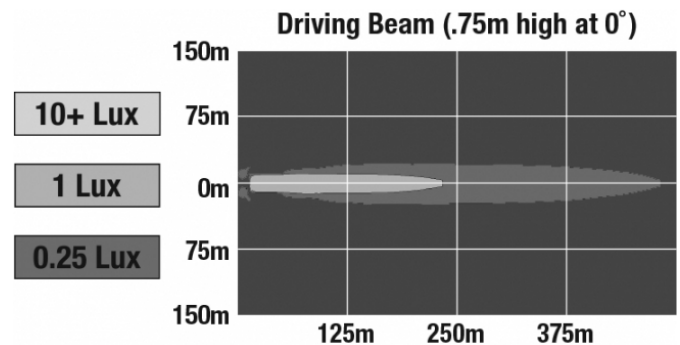

## PHOTOMETRIC SPECIFICATIONS

<b>Raw Lumen Output</b>	1,960
<b>Effective Lumen Output</b>	1,080
<b>Candela Output</b>	55,000
<b>Beam Pattern(s)</b>	Forward Lighting - Driving