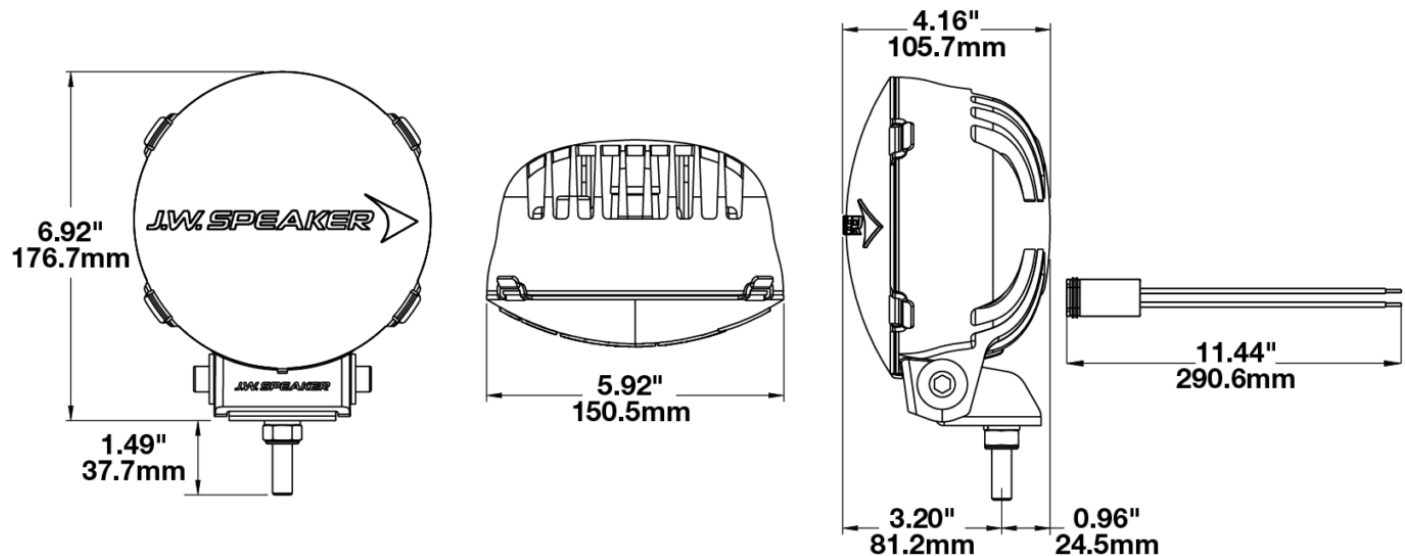

PRODUCT DIMENSIONS

Print date: 2026-05-24

© 2026 J.W. Speaker Corporation • Germantown, WI U.S.A.
www.jwspeaker.com • speaker@jwspeaker.com • 262.251.6660

J.W. SPEAKER
Engineered. Lighting. Solutions.