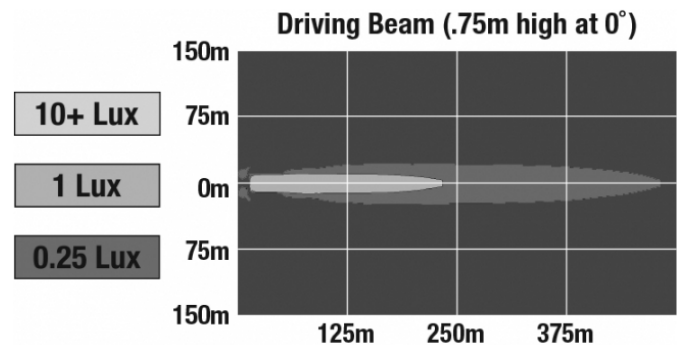

LED Auxiliary Work Light - Model TS3001R

PRODUCT INFORMATION

Description	12-24V ECE LED Auxiliary Light with Driving Beam - 1 Light
Height	172.72 mm / 6.8 in
Width	152.40 mm / 6 in
Depth	104.14 mm / 4.1 in
Shape	Round
Outer Lens Material	Polycarbonate
Outer Lens Color	Clear
Housing Material	Xenoy
Housing Color	Black
Mounting Hardware Description	(x1) 3/8-16 x 1.5" Stainless Steel Screws
Mounting Type	Bracket
Connector or Wiring	Integral Deutsch DT04-2P
Mating Connector	DT06-2P
Product Weight	2.03 lbs / 0.92 kgs
Shipping Weight	3.20 lbs / 1.45 kgs

Buy America Standards
Eco Friendly

ECE Reg 112
IEC IP67

PHOTOMETRIC SPECIFICATIONS

Raw Lumen Output	1,960
Effective Lumen Output	1,080
Candela Output	55,000
Beam Pattern(s)	Forward Lighting - Driving

APPLICATIONS