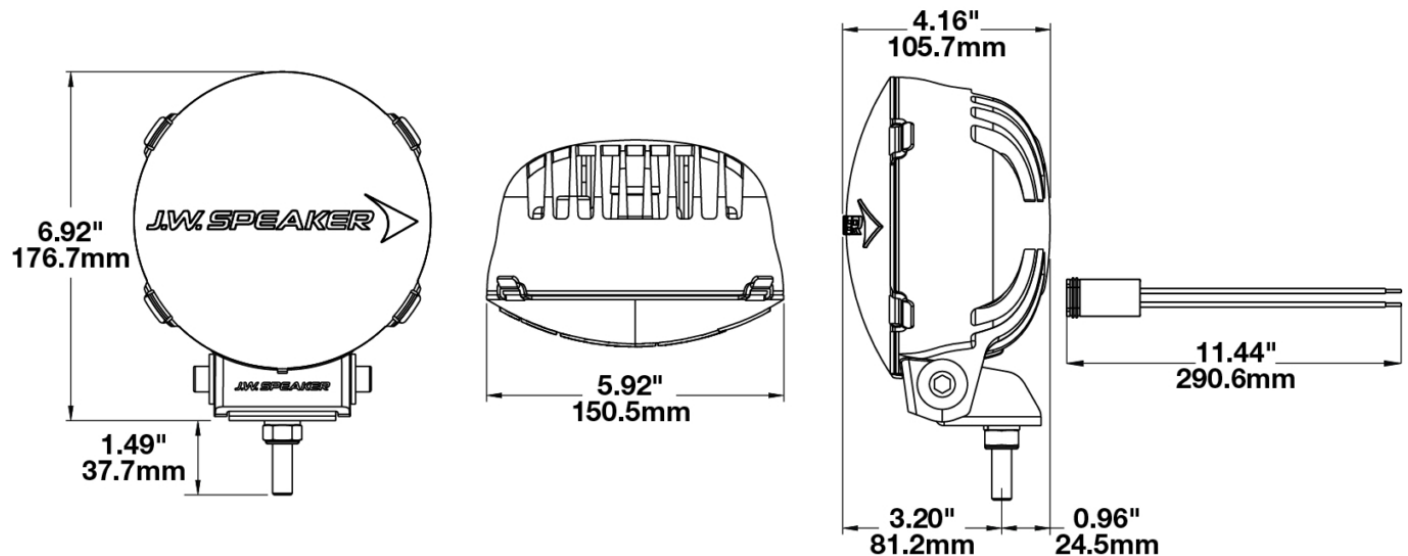

## PRODUCT INFORMATION

<b>Description</b>	12-24V ECE LED Auxiliary Light with Driving Beam - 1 Light
<b>Height</b>	172.72 mm / 6.8 in
<b>Width</b>	152.40 mm / 6 in
<b>Depth</b>	104.14 mm / 4.1 in
<b>Shape</b>	Round
<b>Outer Lens Material</b>	Polycarbonate
<b>Outer Lens Color</b>	Clear
<b>Housing Material</b>	Xenoy
<b>Housing Color</b>	Black
<b>Mounting Hardware Description</b>	(x1) 3/8-16 x 1.5" Stainless Steel Screws
<b>Mounting Type</b>	Bracket
<b>Connector or Wiring</b>	Integral Deutsch DT04-2P
<b>Mating Connector</b>	DT06-2P
<b>Product Weight</b>	2.03 lbs / 0.92 kgs
<b>Shipping Weight</b>	3.20 lbs / 1.45 kgs