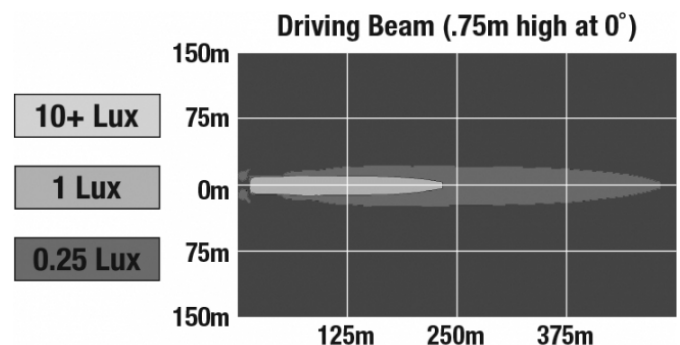

REGULATORY STANDARDS COMPLIANCE

Buy America Standards
Eco Friendly

ECE Reg 112
IEC IP67

PHOTOMETRIC SPECIFICATIONS

| | |
|-------------------------------|----------------------------|
| Raw Lumen Output | 1,960 |
| Effective Lumen Output | 1,080 |
| Candela Output | 55,000 |
| Beam Pattern(s) | Forward Lighting - Driving |