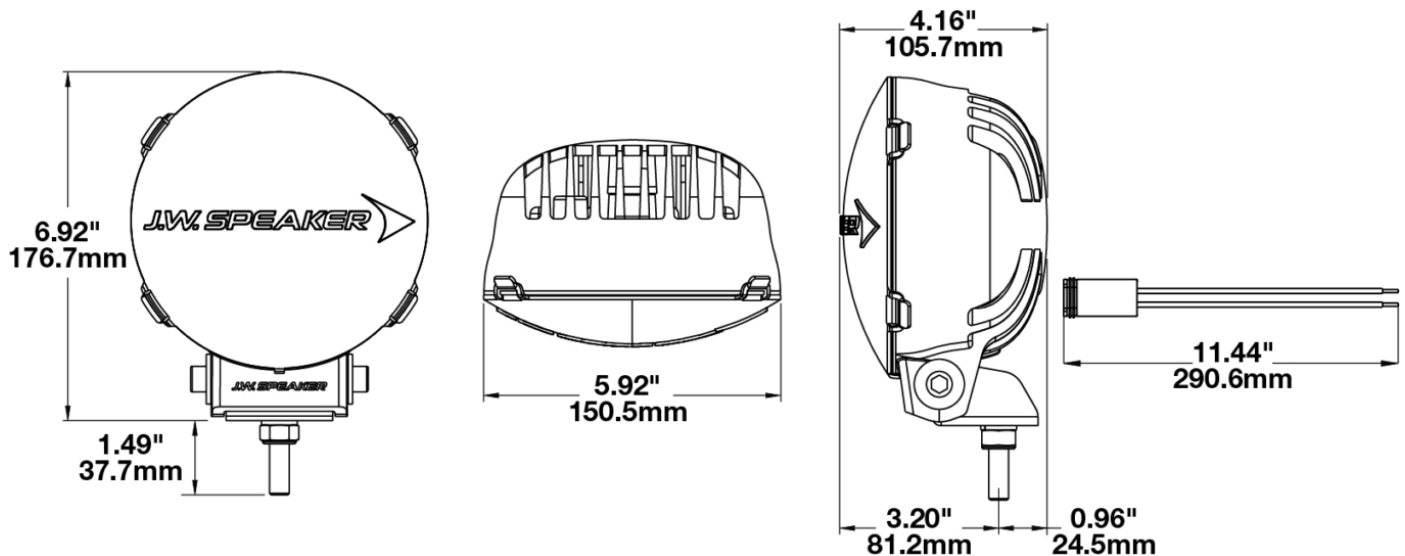

PRODUCT DIMENSIONS

Print date: 2024-11-09

© 2024 J.W. Speaker Corporation • Germantown, WI U.S.A.
www.jwspeaker.com • speaker@jwspeaker.com • 262.251.6660

J.W. SPEAKER
Engineered. Lighting. Solutions.