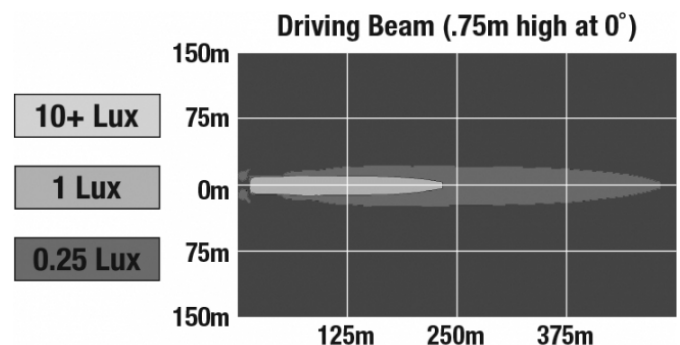

LED Auxiliary Work Light - Model TS3001R

ELECTRICAL SPECIFICATIONS

Input Voltage	12-24V DC
Operating Voltage	9-24V DC
Current Draw	1.15A @ 12V DC (Standard) 0.60A @ 24V DC (Standard) 2.15A @ 12V DC (Jeep) 1.00A @ 24V DC (Jeep)

REGULATORY STANDARDS COMPLIANCE

Buy America Standards
Eco Friendly

ECE Reg 112
IEC IP67

PHOTOMETRIC SPECIFICATIONS

Raw Lumen Output	1,960
Effective Lumen Output	1,080
Candela Output	55,000
Beam Pattern(s)	Forward Lighting - Driving

APPLICATIONS

Print date: 2026-05-24

© 2026 J.W. Speaker Corporation • Germantown, WI U.S.A.
www.jwspeaker.com • speaker@jwspeaker.com • 262.251.6660

J.W. SPEAKER
Engineered. Lighting. Solutions.