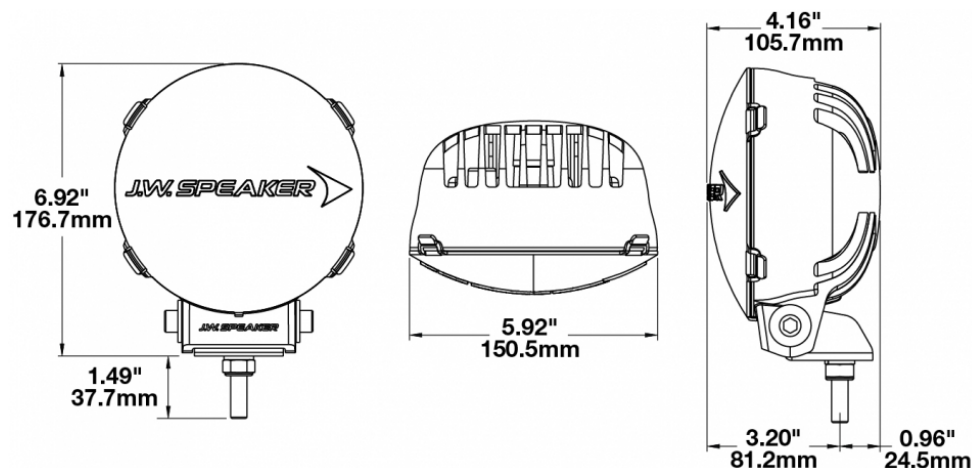

PRODUCT DIMENSIONS

Print date: 2020-10-29

© 2020 J.W. Speaker Corporation • Germantown, WI U.S.A.
www.jwspeaker.com • speaker@jwspeaker.com • 262.251.6660

J.W. SPEAKER
Engineered. Lighting. Solutions.