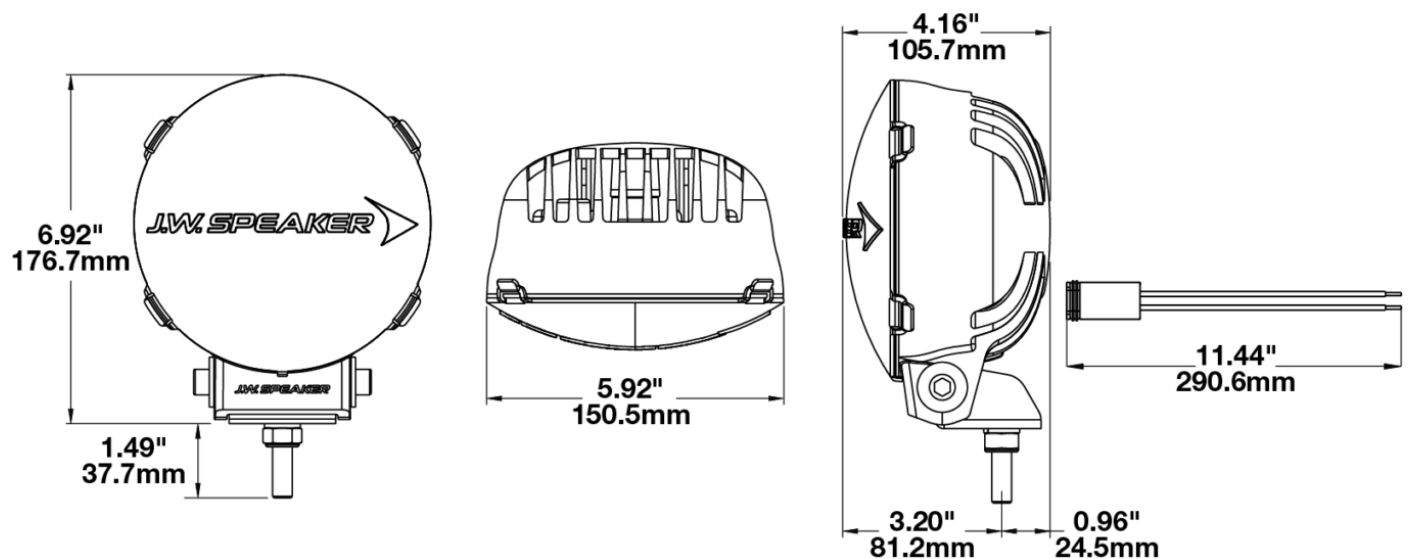

PRODUCT DIMENSIONS

Print date: 2026-07-05

© 2026 J.W. Speaker Corporation • Germantown, WI U.S.A.
www.jwspeaker.com • speaker@jwspeaker.com • 262.251.6660

J.W. SPEAKER
Engineered. Lighting. Solutions.