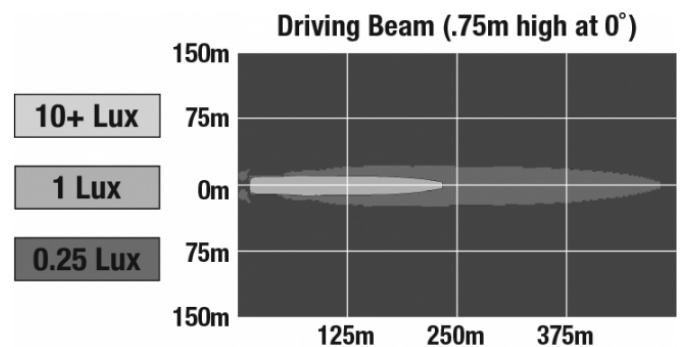

REGULATORY STANDARDS COMPLIANCE

Buy America Standards Eco Friendly
FMVSS 108 s10.1 (Table XVIII) IEC IP67

PHOTOMETRIC SPECIFICATIONS

Raw Lumen Output	1,960
Effective Lumen Output	1,080
Candela Output	55,000
Beam Pattern(s)	Forward Lighting - Driving