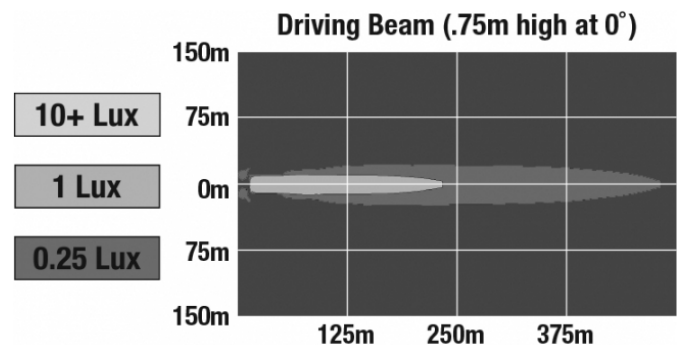

REGULATORY STANDARDS COMPLIANCE

Buy America Standards Eco Friendly
FMVSS 108 s10.1 (Table XVIII) IEC IP67

PHOTOMETRIC SPECIFICATIONS

| | |
|-------------------------------|----------------------------|
| Raw Lumen Output | 1,960 |
| Effective Lumen Output | 1,080 |
| Candela Output | 55,000 |
| Beam Pattern(s) | Forward Lighting - Driving |