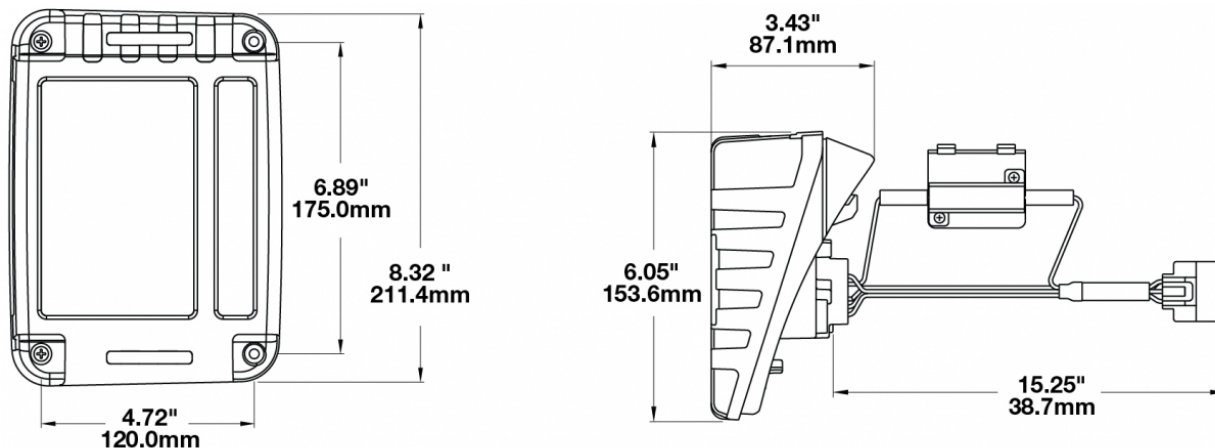

PRODUCT DIMENSIONS

Print date: 2018-10-21

© 2018 J.W. Speaker Corporation • Germantown, WI U.S.A.
www.jwspeaker.com • speaker@jwspeaker.com • 262.251.6660

J.W. SPEAKER
Engineered. Lighting. Solutions.