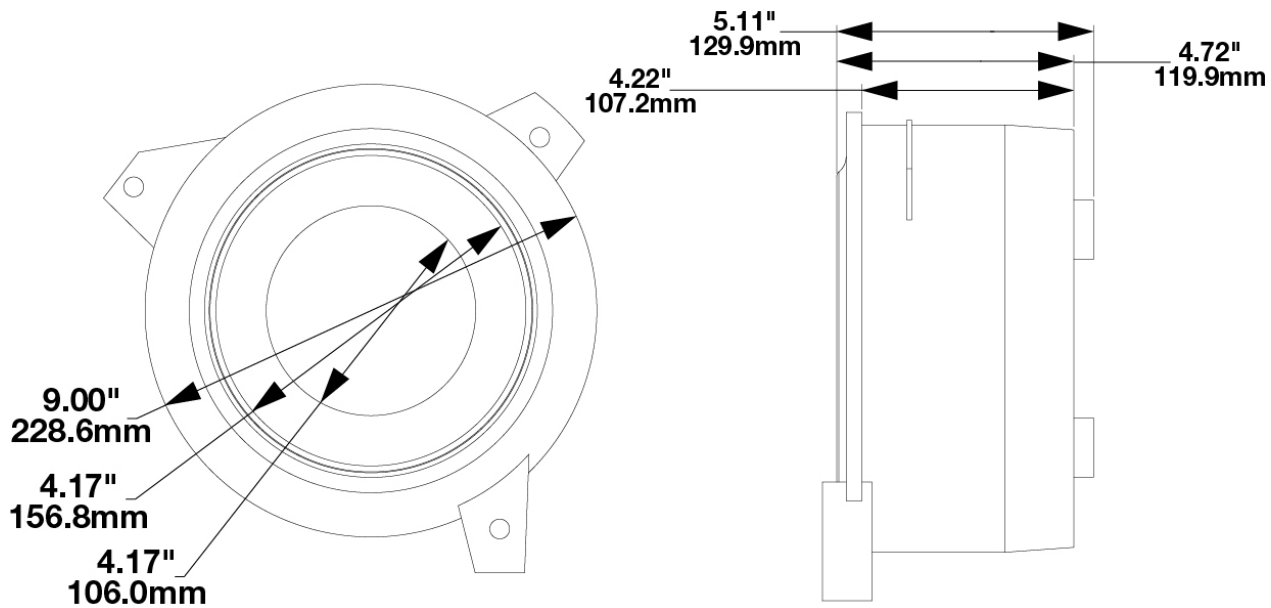

8700 Evolution J2 Mounting Kit for Jeep JL

PRODUCT DIMENSIONS

APPLICATIONS

PRODUCT WARNINGS

For California residents:

⚠ **WARNING:** Cancer and reproductive harm - www.P65Warnings.ca.gov.

⚠ **AVERTISSEMENT:** Cancer et effet nocif sur la reproduction - www.P65Warnings.ca.gov.

Print date: 2026-05-18

© 2026 J.W. Speaker Corporation • Germantown, WI U.S.A.
www.jwspeaker.com • speaker@jwspeaker.com • 262.251.6660