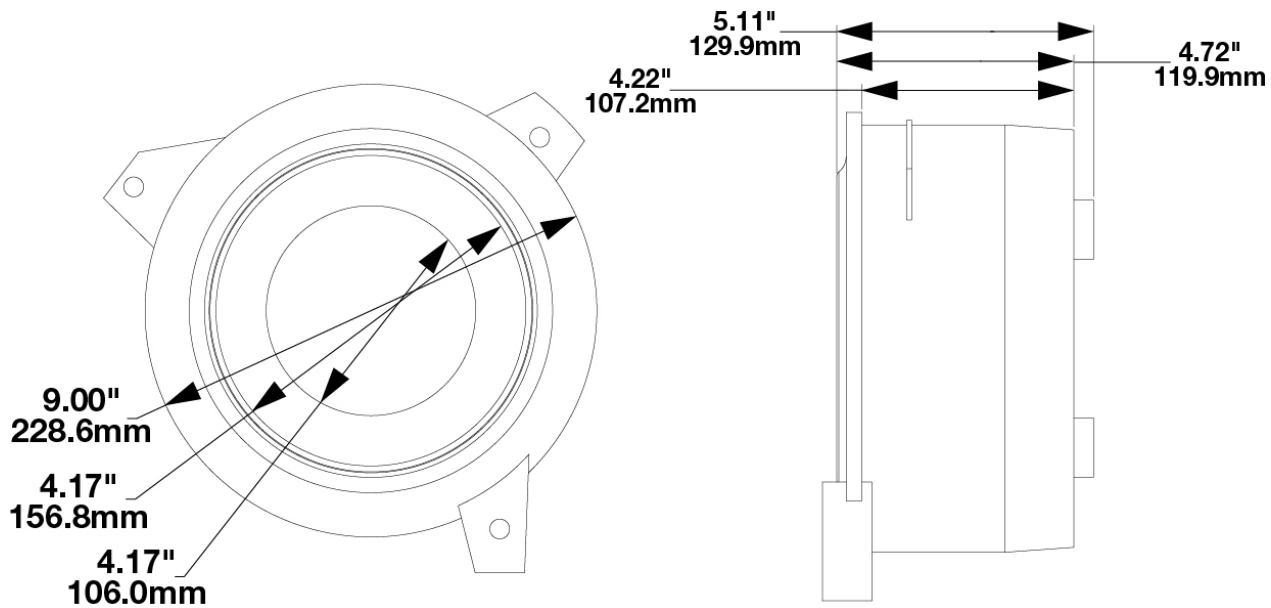

8700 Evolution J2 Mounting Kit for Jeep JL

PRODUCT DIMENSIONS

APPLICATIONS