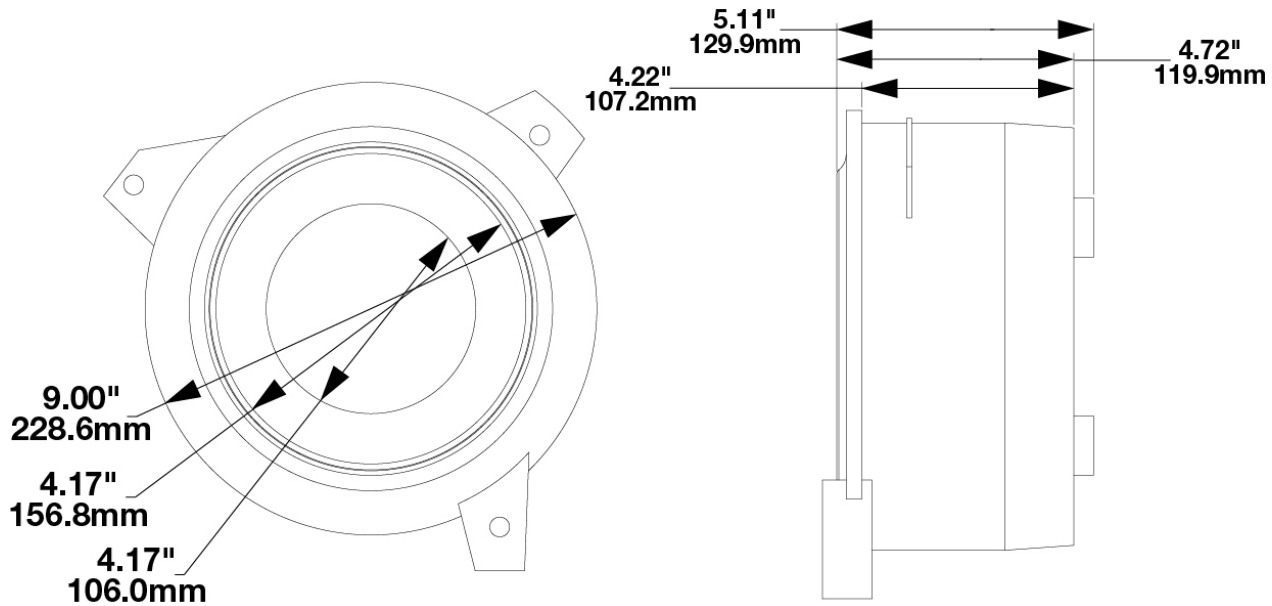

8700 Evolution J2 Mounting Kit for Jeep JL

PRODUCT DIMENSIONS

APPLICATIONS