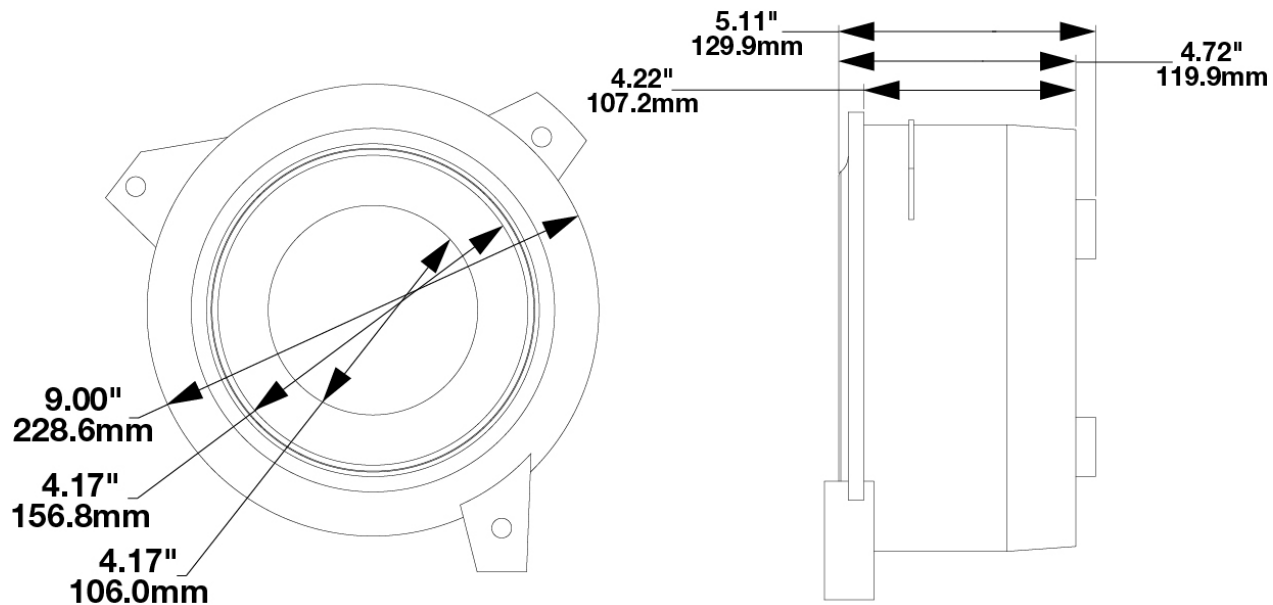

8700 Evolution J2 Mounting Kit for Jeep JL

PRODUCT DIMENSIONS

APPLICATIONS

PRODUCT WARNINGS

For California residents:

⚠ WARNING: Cancer and reproductive harm - www.P65Warnings.ca.gov.

⚠ AVERTISSEMENT: Cancer et effet nocif sur la reproduction - www.P65Warnings.ca.gov.

Print date: 2019-12-15

© 2019 J.W. Speaker Corporation • Germantown, WI U.S.A.
www.jwspeaker.com • speaker@jwspeaker.com • 262.251.6660

J.W. SPEAKER
Engineered. Lighting. Solutions.