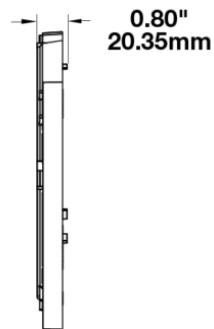

Mounting Ring Kit for 2017-18 Jeep JK 7" Round Headlights

PRODUCT INFORMATION

Description	Mounting Ring Kit for 2017-18 Jeep JK 7" Round Headlights
Height	200.00 mm / 7.87 in
Width	200.00 mm / 7.87 in
Depth	15.00 mm / 0.59 in
Shape	Round
Housing Material	Polycarbonate
Housing Color	Black
Mounting Type	Flush Mount
Product Weight	0.50 lbs / 0.23 kgs
Shipping Weight	0.60 lbs / 0.27 kgs

PRODUCT DIMENSIONS

Left Hand Side

Right Hand Side

Print date: 2024-11-08

© 2024 J.W. Speaker Corporation • Germantown, WI U.S.A.
 www.jwspeaker.com • speaker@jwspeaker.com • 262.251.6660

J.W. SPEAKER 
 Engineered. Lighting. Solutions.