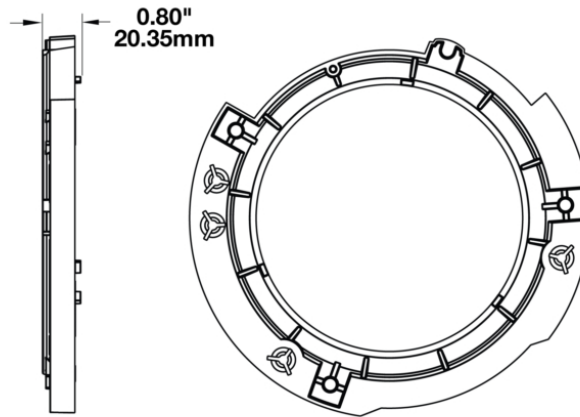

Mounting Ring Kit for 2017 Jeeps 7"

Round Headlights

PRODUCT DIMENSIONS

Left Hand Side