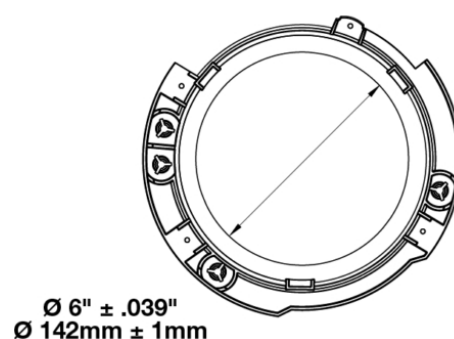

Mounting Ring Kit for 2017-18 Jeep JK 7" Round Headlights

PRODUCT INFORMATION

Description	Mounting Ring Kit for 2017-18 Jeep JK 7" Round Headlights
Height	200.00 mm / 7.87 in
Width	200.00 mm / 7.87 in
Depth	15.00 mm / 0.59 in
Shape	Round
Housing Material	Polycarbonate
Housing Color	Black
Mounting Type	Flush Mount
Product Weight	0.50 lbs / 0.23 kgs
Shipping Weight	0.60 lbs / 0.27 kgs

PRODUCT DIMENSIONS

Left Hand Side

Right Hand Side

Print date: 2024-11-08

© 2024 J.W. Speaker Corporation • Germantown, WI U.S.A.
 www.jwspeaker.com • speaker@jwspeaker.com • 262.251.6660

J.W. SPEAKER 
 Engineered. Lighting. Solutions.