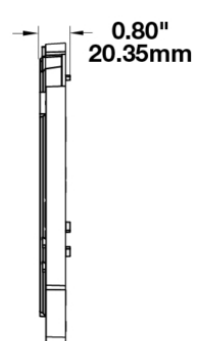

Mounting Ring Kit for 2017-18 Jeep JK 7" Round Headlights

PRODUCT INFORMATION

Description	Mounting Ring Kit for 2017-18 Jeep JK 7" Round Headlights
Height	200.00 mm / 7.87 in
Width	200.00 mm / 7.87 in
Depth	15.00 mm / 0.59 in
Shape	Round
Housing Material	Polycarbonate
Housing Color	Black
Mounting Type	Flush Mount
Product Weight	0.50 lbs / 0.23 kgs
Shipping Weight	0.60 lbs / 0.27 kgs

PRODUCT DIMENSIONS

Left Hand Side

Right Hand Side

Print date: 2024-11-08

© 2024 J.W. Speaker Corporation • Germantown, WI U.S.A.
 www.jwspeaker.com • speaker@jwspeaker.com • 262.251.6660

J.W. SPEAKER 
 Engineered. Lighting. Solutions.