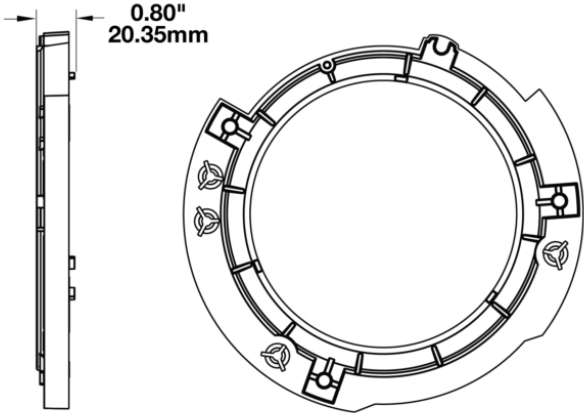

Mounting Ring Kit for 2017 Jeeps 7"

Round Headlights

PRODUCT DIMENSIONS

Left Hand Side