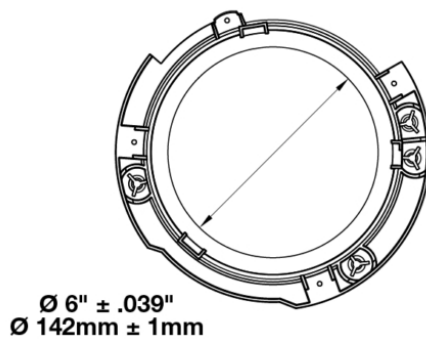

Mounting Ring Kit for 2017-18 Jeep JK 7" Round Headlights

PRODUCT INFORMATION

Description	Mounting Ring Kit for 2017-18 Jeep JK 7" Round Headlights
Height	200.00 mm / 7.87 in
Width	200.00 mm / 7.87 in
Depth	15.00 mm / 0.59 in
Shape	Round
Housing Material	Polycarbonate
Housing Color	Black
Mounting Type	Flush Mount
Product Weight	0.50 lbs / 0.23 kgs
Shipping Weight	0.60 lbs / 0.27 kgs

PRODUCT DIMENSIONS

Left Hand Side

Right Hand Side

Print date: 2024-11-08

© 2024 J.W. Speaker Corporation • Germantown, WI U.S.A.
 www.jwspeaker.com • speaker@jwspeaker.com • 262.251.6660

J.W. SPEAKER 
 Engineered. Lighting. Solutions.