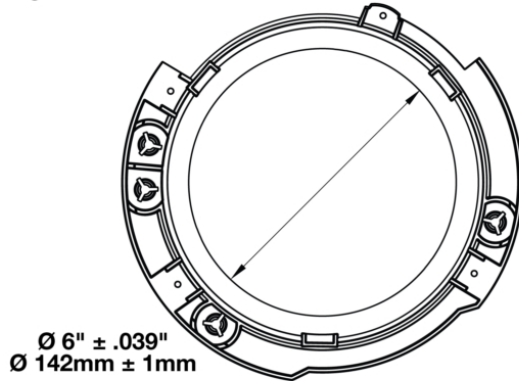

Right Hand Side

REGULATORY STANDARDS COMPLIANCE

Buy America Standards

Eco Friendly

Print date: 2018-03-18

© 2018 J.W. Speaker Corporation • Germantown, WI U.S.A.
www.jwspeaker.com • speaker@jwspeaker.com • 262.251.6660