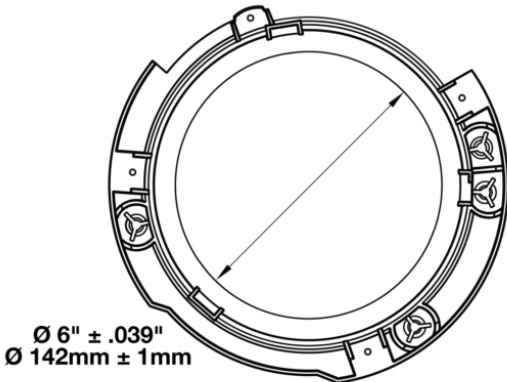

Mounting Ring Kit for 2017 Jeeps 7"

Round Headlights

PRODUCT DIMENSIONS

Left Hand Side