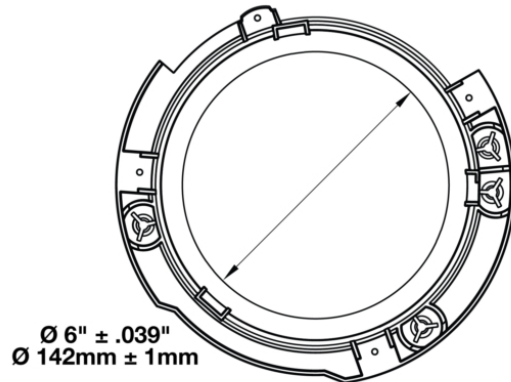

### PRODUCT INFORMATION

---

<b>Description</b>	Mounting Ring Kit for 2017-18 Jeep JK 7" Round Headlights
<b>Height</b>	200.00 mm / 7.87 in
<b>Width</b>	200.00 mm / 7.87 in
<b>Depth</b>	15.00 mm / 0.59 in
<b>Shape</b>	Round
<b>Housing Material</b>	Polycarbonate
<b>Housing Color</b>	Black
<b>Shipping Weight</b>	0.60 lbs / 0.27 kgs

### PRODUCT DIMENSIONS

Left Hand Side

Right Hand Side