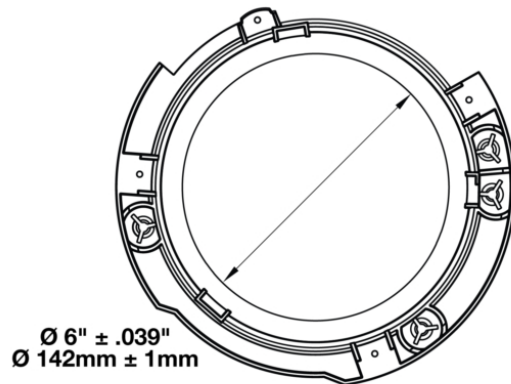

Mounting Ring Kit for 2017 Jeeps 7"

Round Headlights

PRODUCT DIMENSIONS

Left Hand Side