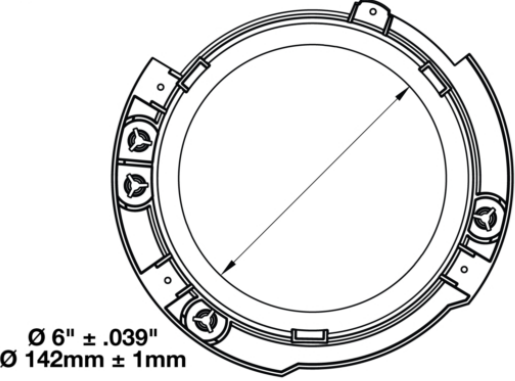

Right Hand Side