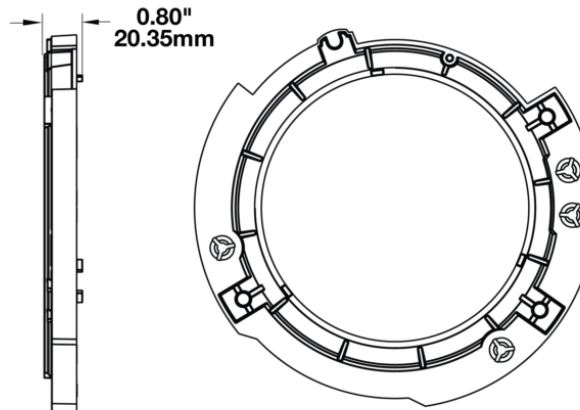

Right Hand Side

REGULATORY STANDARDS COMPLIANCE

Buy America Standards

Eco Friendly

Print date: 2018-03-18

© 2018 J.W. Speaker Corporation • Germantown, WI U.S.A.
www.jwspeaker.com • speaker@jwspeaker.com • 262.251.6660