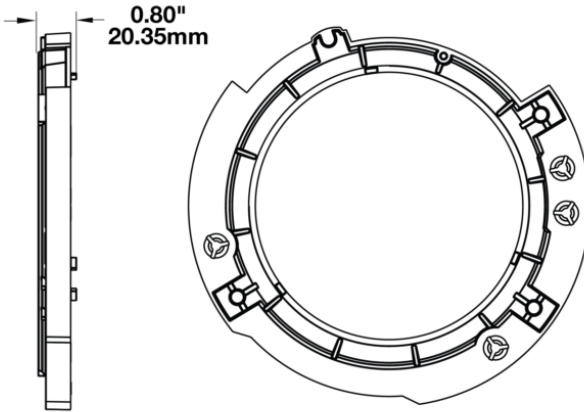

Right Hand Side