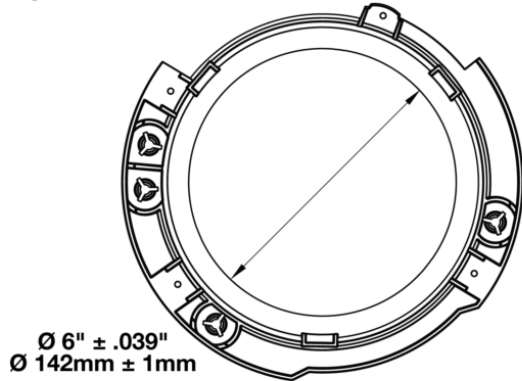

### PRODUCT INFORMATION

---

<b>Description</b>	Mounting Ring Kit for 2017-18 Jeep JK 7" Round Headlights
<b>Height</b>	200.00 mm / 7.87 in
<b>Width</b>	200.00 mm / 7.87 in
<b>Depth</b>	15.00 mm / 0.59 in
<b>Shape</b>	Round
<b>Housing Material</b>	Polycarbonate
<b>Housing Color</b>	Black
<b>Shipping Weight</b>	0.60 lbs / 0.27 kgs

### PRODUCT DIMENSIONS

Left Hand Side

Right Hand Side