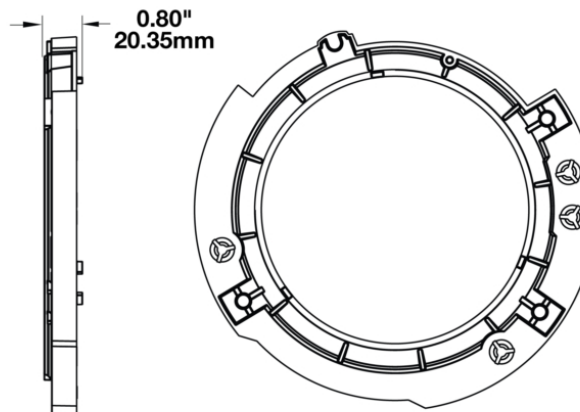

### PRODUCT INFORMATION

---

<b>Description</b>	Mounting Ring Kit for 2017-18 Jeep JK 7" Round Headlights
<b>Height</b>	200.00 mm / 7.87 in
<b>Width</b>	200.00 mm / 7.87 in
<b>Depth</b>	15.00 mm / 0.59 in
<b>Shape</b>	Round
<b>Housing Material</b>	Polycarbonate
<b>Housing Color</b>	Black
<b>Shipping Weight</b>	0.60 lbs / 0.27 kgs

### PRODUCT DIMENSIONS

Left Hand Side

Right Hand Side