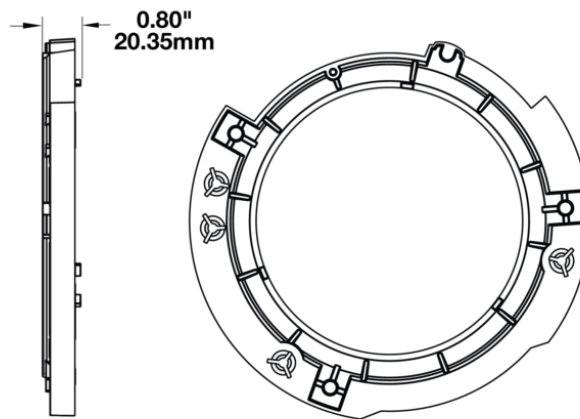

# Single Mounting Ring (Left Hand Side) for 2017 Jeeps 7" Round Headlights

## PRODUCT INFORMATION

<b>Description</b>	Single Mounting Ring (Left Hand Side) for 2017 Jeeps 7" Round Headlights
<b>Height</b>	200.00 mm / 7.87 in
<b>Width</b>	200.00 mm / 7.87 in
<b>Depth</b>	15.00 mm / 0.59 in
<b>Shape</b>	Round
<b>Housing Material</b>	Polycarbonate
<b>Housing Color</b>	Black
<b>Product Weight</b>	0.25 lbs / 0.11 kgs
<b>Shipping Weight</b>	0.50 lbs / 0.23 kgs