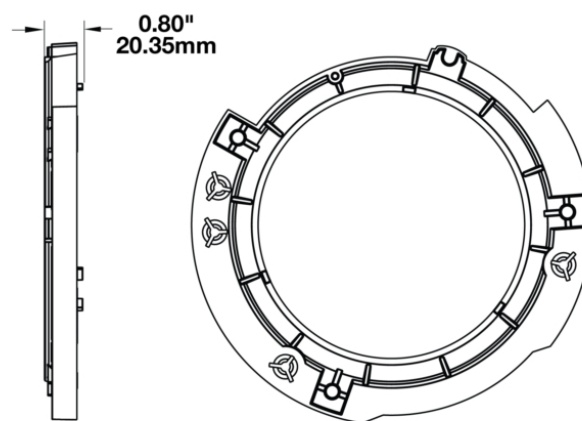

Single Mounting Ring (Left Hand Side) for 2017 Jeeps 7" Round Headlights

PRODUCT INFORMATION

Description	Single Mounting Ring (Left Hand Side) for 2017 Jeeps 7" Round Headlights
Height	200.00 mm / 7.87 in
Width	200.00 mm / 7.87 in
Depth	15.00 mm / 0.59 in
Shape	Round
Housing Material	Polycarbonate
Housing Color	Black
Shipping Weight	0.50 lbs / 0.23 kgs

PRODUCT DIMENSIONS

Left Hand Side

Print date: 2018-03-18

© 2018 J.W. Speaker Corporation • Germantown, WI U.S.A.
www.jwspeaker.com • speaker@jwspeaker.com • 262.251.6660

Single Mounting Ring (Left Hand Side) for 2017 Jeeps 7" Round Headlights