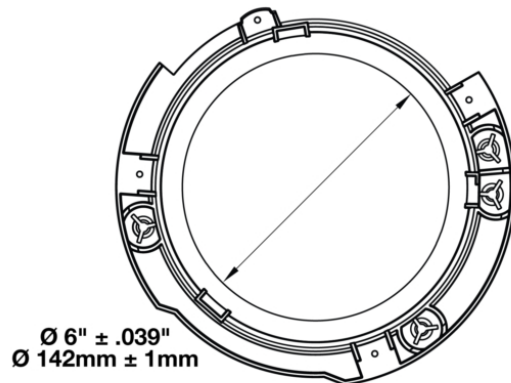

Single Mounting Ring (Left Hand Side) for 2017 Jeeps 7" Round Headlights

PRODUCT INFORMATION

Description	Single Mounting Ring (Left Hand Side) for 2017 Jeeps 7" Round Headlights
Height	200.00 mm / 7.87 in
Width	200.00 mm / 7.87 in
Depth	15.00 mm / 0.59 in
Shape	Round
Housing Material	Polycarbonate
Housing Color	Black
Product Weight	0.25 lbs / 0.11 kgs
Shipping Weight	0.50 lbs / 0.23 kgs

PRODUCT DIMENSIONS

Left Hand Side

Print date: 2026-06-02

© 2026 J.W. Speaker Corporation • Germantown, WI U.S.A.
 www.jwspeaker.com • speaker@jwspeaker.com • 262.251.6660

Single Mounting Ring (Left Hand Side) for 2017 Jeeps 7" Round Headlights