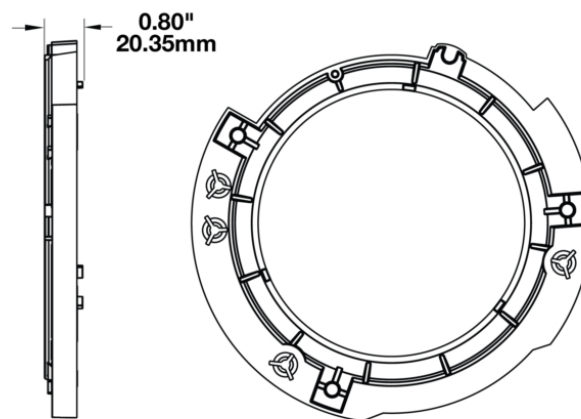

PRODUCT DIMENSIONS

Left Hand Side

Print date: 2026-06-23

© 2026 J.W. Speaker Corporation • Germantown, WI U.S.A.
www.jwspeaker.com • speaker@jwspeaker.com • 262.251.6660

J.W. SPEAKER
Engineered. Lighting. Solutions.