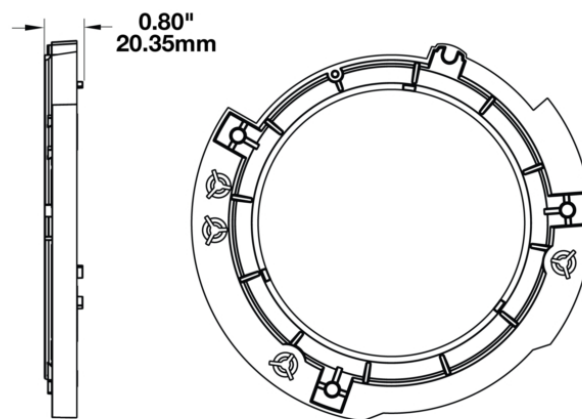

Single Mounting Ring (Left Hand Side) for 2017 Jeeps 7" Round Headlights

PRODUCT INFORMATION

Description	Single Mounting Ring (Left Hand Side) for 2017 Jeeps 7" Round Headlights
Height	200.00 mm / 7.87 in
Width	200.00 mm / 7.87 in
Depth	15.00 mm / 0.59 in
Shape	Round
Housing Material	Polycarbonate
Housing Color	Black
Shipping Weight	0.50 lbs / 0.23 kgs

PRODUCT DIMENSIONS

Left Hand Side

Print date: 2018-06-19

© 2018 J.W. Speaker Corporation • Germantown, WI U.S.A.
www.jwspeaker.com • speaker@jwspeaker.com • 262.251.6660

Single Mounting Ring (Left Hand Side) for 2017 Jeeps 7" Round Headlights