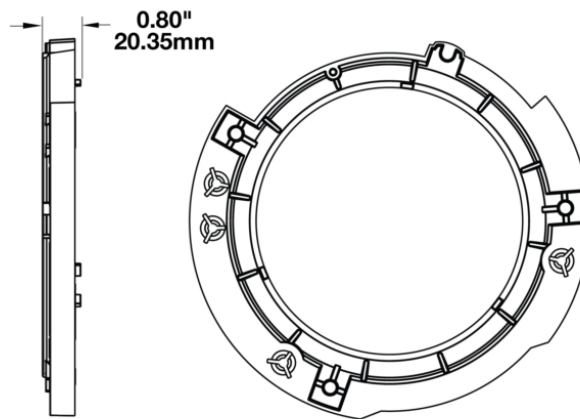

PRODUCT DIMENSIONS

Left Hand Side

Print date: 2025-03-20

© 2025 J.W. Speaker Corporation • Germantown, WI U.S.A.
www.jwspeaker.com • speaker@jwspeaker.com • 262.251.6660

J.W. SPEAKER
Engineered. Lighting. Solutions.