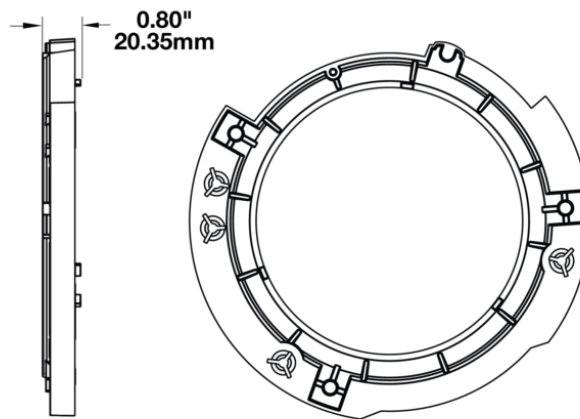

PRODUCT DIMENSIONS

Left Hand Side

Print date: 2026-05-13

© 2026 J.W. Speaker Corporation • Germantown, WI U.S.A.
www.jwspeaker.com • speaker@jwspeaker.com • 262.251.6660

J.W. SPEAKER
Engineered. Lighting. Solutions.