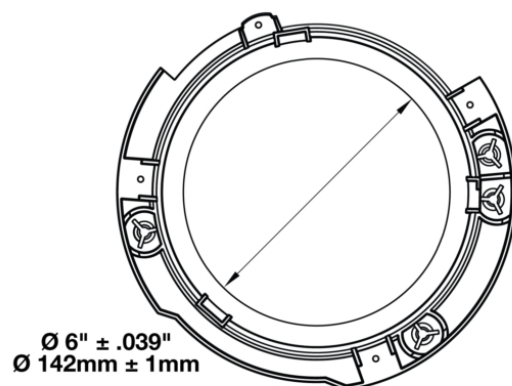

Single Mounting Ring (Left Hand Side) for 2017 Jeeps 7" Round Headlights

PRODUCT INFORMATION

Description	Single Mounting Ring (Left Hand Side) for 2017 Jeeps 7" Round Headlights
Height	200.00 mm / 7.87 in
Width	200.00 mm / 7.87 in
Depth	15.00 mm / 0.59 in
Shape	Round
Housing Material	Polycarbonate
Housing Color	Black
Shipping Weight	0.50 lbs / 0.23 kgs

PRODUCT DIMENSIONS

Left Hand Side

Print date: 2018-08-20

© 2018 J.W. Speaker Corporation • Germantown, WI U.S.A.
www.jwspeaker.com • speaker@jwspeaker.com • 262.251.6660

Single Mounting Ring (Left Hand Side) for 2017 Jeeps 7" Round Headlights