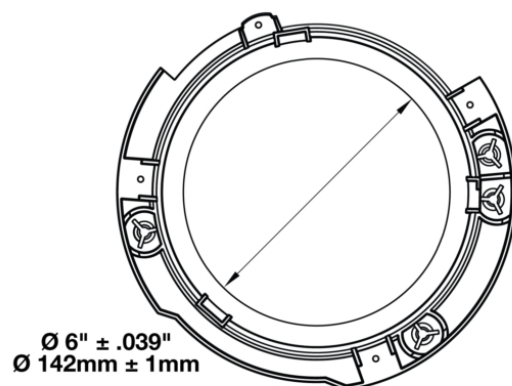

Single Mounting Ring (Left Hand Side) for 2017 Jeeps 7" Round Headlights

PRODUCT INFORMATION

Description	Single Mounting Ring (Left Hand Side) for 2017 Jeeps 7" Round Headlights
Height	200.00 mm / 7.87 in
Width	200.00 mm / 7.87 in
Depth	15.00 mm / 0.59 in
Shape	Round
Housing Material	Polycarbonate
Housing Color	Black
Shipping Weight	0.50 lbs / 0.23 kgs

PRODUCT DIMENSIONS

Left Hand Side

Print date: 2018-06-19

© 2018 J.W. Speaker Corporation • Germantown, WI U.S.A.
www.jwspeaker.com • speaker@jwspeaker.com • 262.251.6660

Single Mounting Ring (Left Hand Side) for 2017 Jeeps 7" Round Headlights