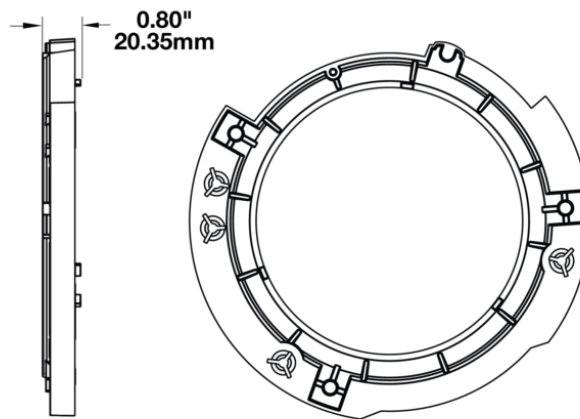

Single Mounting Ring (Left Hand Side) for 2017 Jeeps 7" Round Headlights

PRODUCT INFORMATION

Description	Single Mounting Ring (Left Hand Side) for 2017 Jeeps 7" Round Headlights
Height	200.00 mm / 7.87 in
Width	200.00 mm / 7.87 in
Depth	15.00 mm / 0.59 in
Shape	Round
Housing Material	Polycarbonate
Housing Color	Black
Product Weight	0.25 lbs / 0.11 kgs
Shipping Weight	0.50 lbs / 0.23 kgs

PRODUCT DIMENSIONS

Left Hand Side

Print date: 2026-06-02

© 2026 J.W. Speaker Corporation • Germantown, WI U.S.A.
 www.jwspeaker.com • speaker@jwspeaker.com • 262.251.6660

Single Mounting Ring (Left Hand Side) for 2017 Jeeps 7" Round Headlights