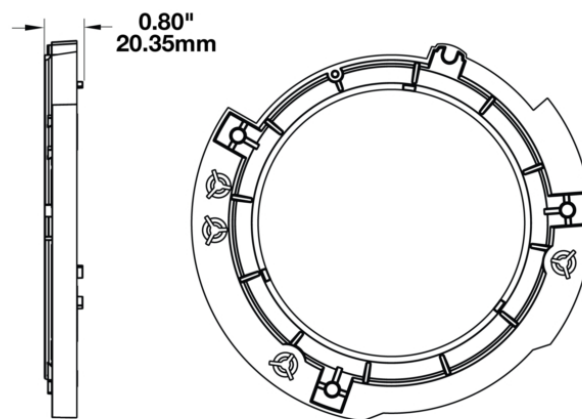

Single Mounting Ring (Left Hand Side) for 2017 Jeeps 7" Round Headlights

PRODUCT INFORMATION

Description	Single Mounting Ring (Left Hand Side) for 2017 Jeeps 7" Round Headlights
Height	200.00 mm / 7.87 in
Width	200.00 mm / 7.87 in
Depth	15.00 mm / 0.59 in
Shape	Round
Housing Material	Polycarbonate
Housing Color	Black
Shipping Weight	0.50 lbs / 0.23 kgs

PRODUCT DIMENSIONS

Left Hand Side

Print date: 2018-08-20

© 2018 J.W. Speaker Corporation • Germantown, WI U.S.A.
www.jwspeaker.com • speaker@jwspeaker.com • 262.251.6660

Single Mounting Ring (Left Hand Side) for 2017 Jeeps 7" Round Headlights