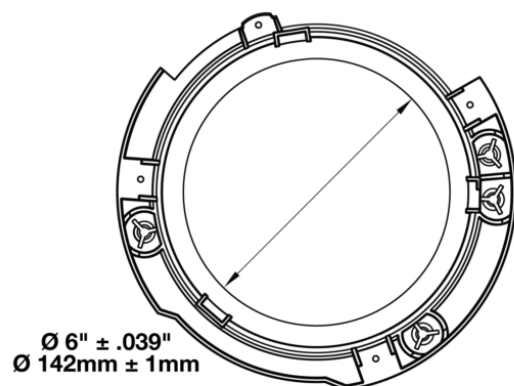

Single Mounting Ring (Left Hand Side) for 2017 Jeeps 7" Round Headlights

PRODUCT INFORMATION

Description	Single Mounting Ring (Left Hand Side) for 2017 Jeeps 7" Round Headlights
Height	200.00 mm / 7.87 in
Width	200.00 mm / 7.87 in
Depth	15.00 mm / 0.59 in
Shape	Round
Housing Material	Polycarbonate
Housing Color	Black
Shipping Weight	0.50 lbs / 0.23 kgs

PRODUCT DIMENSIONS

Left Hand Side

Print date: 2018-03-18

© 2018 J.W. Speaker Corporation • Germantown, WI U.S.A.
www.jwspeaker.com • speaker@jwspeaker.com • 262.251.6660

Single Mounting Ring (Left Hand Side) for 2017 Jeeps 7" Round Headlights