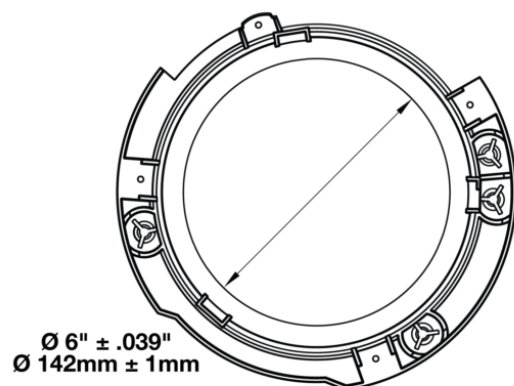

PRODUCT DIMENSIONS

Left Hand Side

Print date: 2020-05-31

© 2020 J.W. Speaker Corporation • Germantown, WI U.S.A.
www.jwspeaker.com • speaker@jwspeaker.com • 262.251.6660

J.W. SPEAKER
Engineered. Lighting. Solutions.