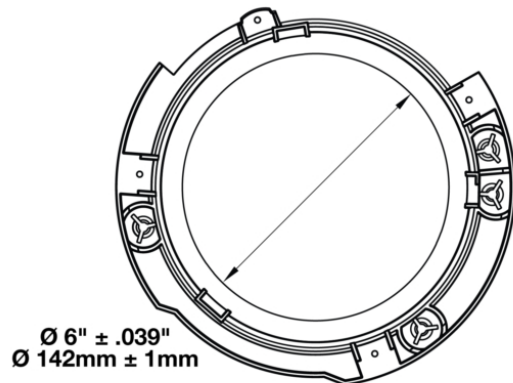

PRODUCT DIMENSIONS

Left Hand Side

Print date: 2025-03-20

© 2025 J.W. Speaker Corporation • Germantown, WI U.S.A.
www.jwspeaker.com • speaker@jwspeaker.com • 262.251.6660

J.W. SPEAKER
Engineered. Lighting. Solutions.