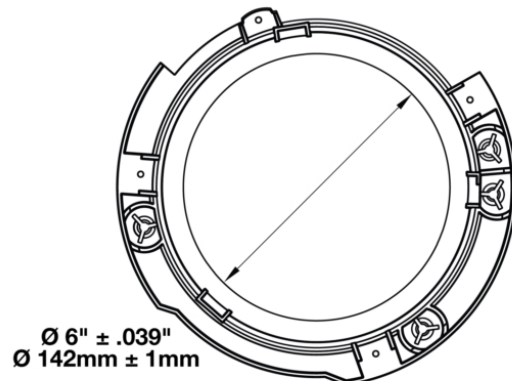

PRODUCT DIMENSIONS

Left Hand Side

Print date: 2026-06-23

© 2026 J.W. Speaker Corporation • Germantown, WI U.S.A.
www.jwspeaker.com • speaker@jwspeaker.com • 262.251.6660

J.W. SPEAKER
Engineered. Lighting. Solutions.