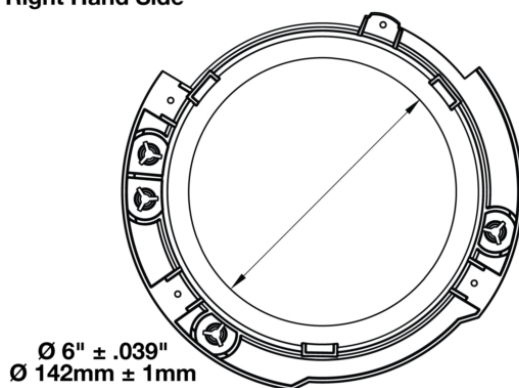

PRODUCT DIMENSIONS

Right Hand Side

Print date: 2026-06-02

© 2026 J.W. Speaker Corporation • Germantown, WI U.S.A.
www.jwspeaker.com • speaker@jwspeaker.com • 262.251.6660

J.W. SPEAKER
Engineered. Lighting. Solutions.