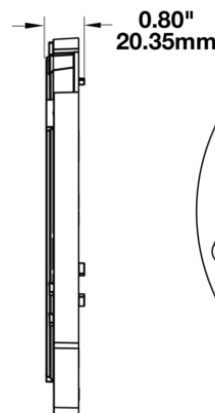

Single Mounting Ring (Right Hand Side) for 2017 Jeeps 7" Round Headlights

PRODUCT INFORMATION

Description	Single Mounting Ring (Right Hand Side) for 2017 Jeeps 7" Round Headlights
Height	200.00 mm / 7.87 in
Width	200.00 mm / 7.87 in
Depth	15.00 mm / 0.59 in
Shape	Round
Housing Material	Polycarbonate
Housing Color	Black
Product Weight	0.25 lbs / 0.11 kgs
Shipping Weight	0.50 lbs / 0.23 kgs

PRODUCT DIMENSIONS

Right Hand Side

Print date: 2026-06-02

© 2026 J.W. Speaker Corporation • Germantown, WI U.S.A.
 www.jwspeaker.com • speaker@jwspeaker.com • 262.251.6660

J.W. SPEAKER
 Engineered. Lighting. Solutions.