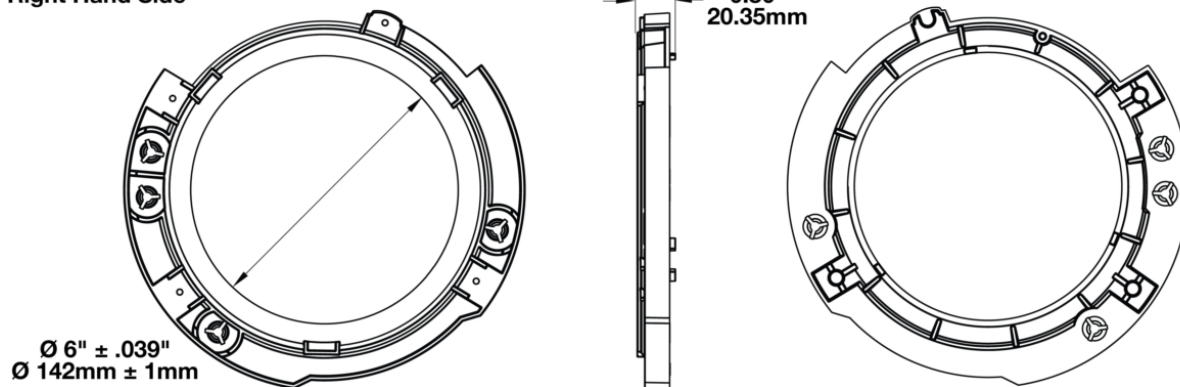

# Single Mounting Ring (Right Hand Side) for 2017 Jeeps 7" Round Headlights

## PRODUCT INFORMATION

<b>Description</b>	Single Mounting Ring (Right Hand Side) for 2017 Jeeps 7" Round Headlights
<b>Height</b>	200.00 mm / 7.87 in
<b>Width</b>	200.00 mm / 7.87 in
<b>Depth</b>	15.00 mm / 0.59 in
<b>Shape</b>	Round
<b>Housing Material</b>	Polycarbonate
<b>Housing Color</b>	Black
<b>Product Weight</b>	0.25 lbs / 0.11 kgs
<b>Shipping Weight</b>	0.50 lbs / 0.23 kgs