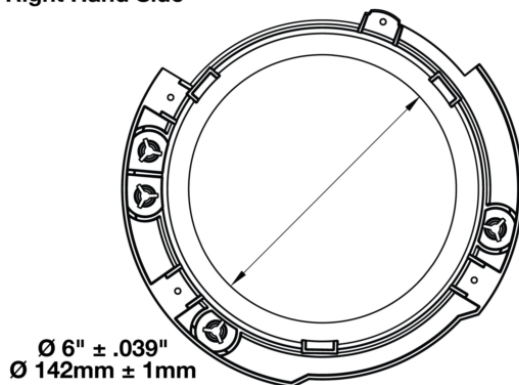

PRODUCT DIMENSIONS

Right Hand Side

Print date: 2024-11-10

© 2024 J.W. Speaker Corporation • Germantown, WI U.S.A.
www.jwspeaker.com • speaker@jwspeaker.com • 262.251.6660

J.W. SPEAKER
Engineered. Lighting. Solutions.