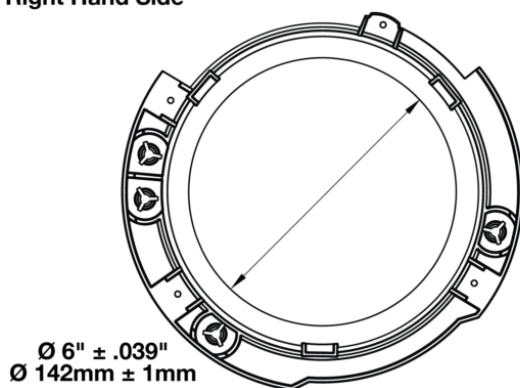

PRODUCT DIMENSIONS

Right Hand Side

Print date: 2026-06-23

© 2026 J.W. Speaker Corporation • Germantown, WI U.S.A.
www.jwspeaker.com • speaker@jwspeaker.com • 262.251.6660

J.W. SPEAKER
Engineered. Lighting. Solutions.