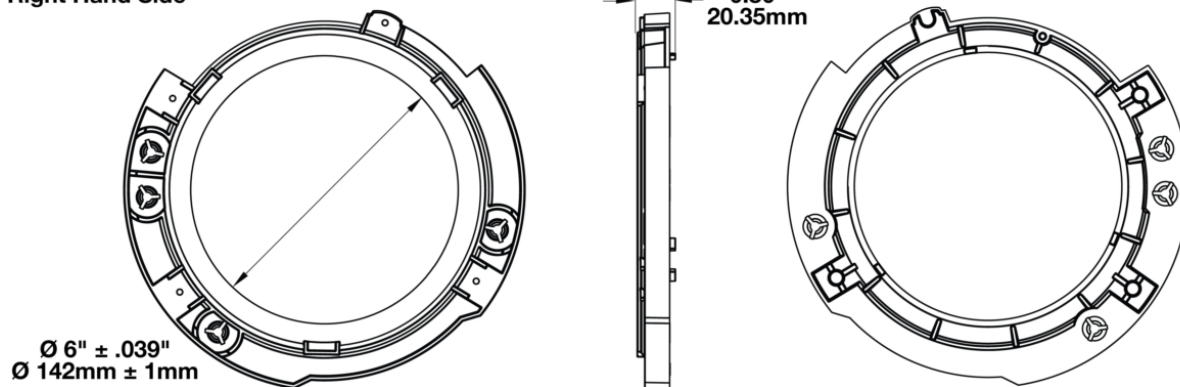

PRODUCT DIMENSIONS

Right Hand Side

Print date: 2018-08-20

© 2018 J.W. Speaker Corporation • Germantown, WI U.S.A.
www.jwspeaker.com • speaker@jwspeaker.com • 262.251.6660

J.W. SPEAKER
Engineered. Lighting. Solutions.