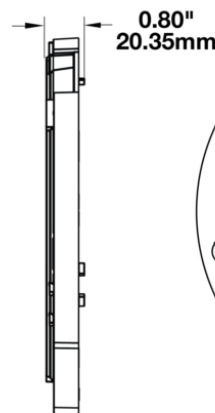

Single Mounting Ring (Right Hand Side) for 2017 Jeeps 7" Round Headlights

PRODUCT INFORMATION

Description	Single Mounting Ring (Right Hand Side) for 2017 Jeeps 7" Round Headlights
Height	200.00 mm / 7.87 in
Width	200.00 mm / 7.87 in
Depth	15.00 mm / 0.59 in
Shape	Round
Housing Material	Polycarbonate
Housing Color	Black
Product Weight	0.25 lbs / 0.11 kgs
Shipping Weight	0.50 lbs / 0.23 kgs

PRODUCT DIMENSIONS

Right Hand Side

Print date: 2024-11-10

© 2024 J.W. Speaker Corporation • Germantown, WI U.S.A.
 www.jwspeaker.com • speaker@jwspeaker.com • 262.251.6660

J.W. SPEAKER
 Engineered. Lighting. Solutions.