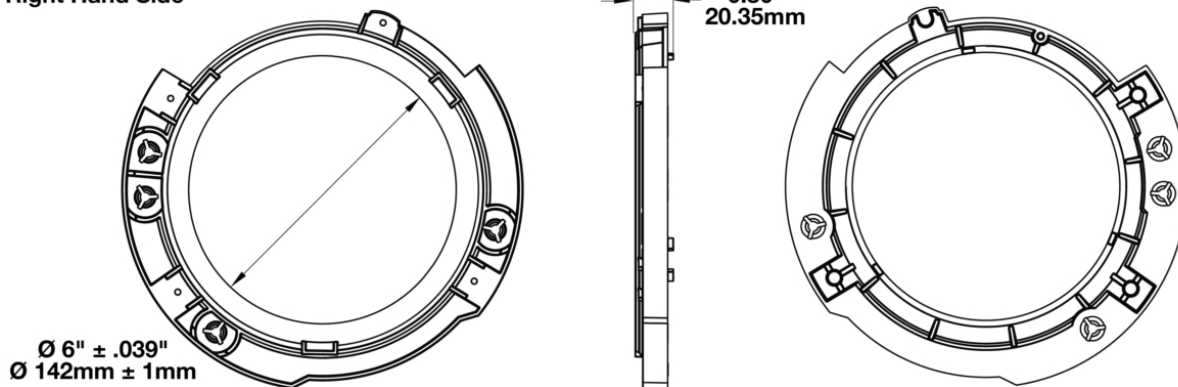

PRODUCT DIMENSIONS

Right Hand Side

Print date: 2020-04-03

© 2020 J.W. Speaker Corporation • Germantown, WI U.S.A.
www.jwspeaker.com • speaker@jwspeaker.com • 262.251.6660

J.W. SPEAKER
Engineered. Lighting. Solutions.