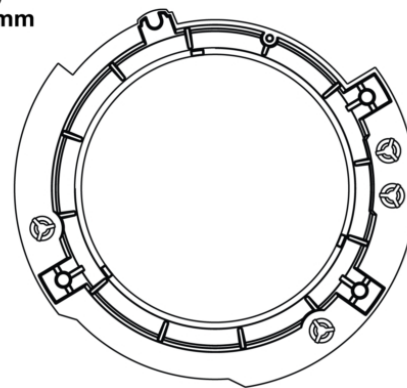

PRODUCT DIMENSIONS

Right Hand Side

Print date: 2024-11-10

© 2024 J.W. Speaker Corporation • Germantown, WI U.S.A.
www.jwspeaker.com • speaker@jwspeaker.com • 262.251.6660

J.W. SPEAKER
Engineered. Lighting. Solutions.