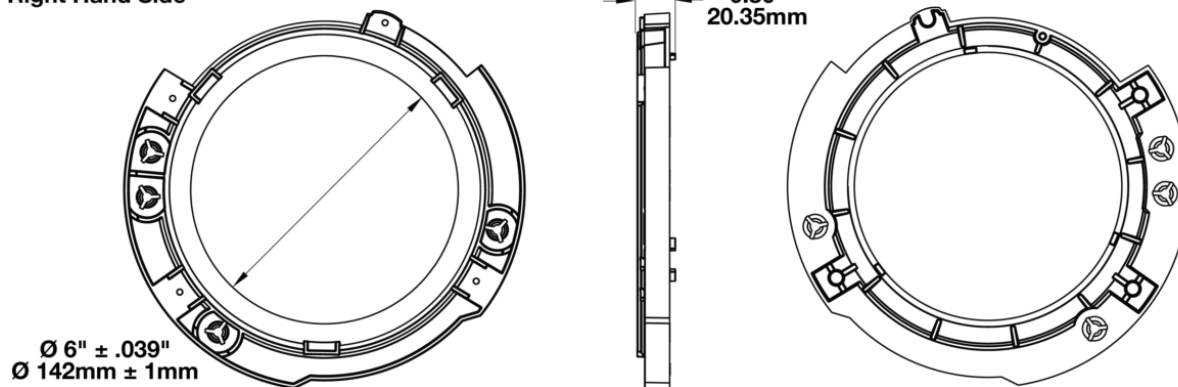

PRODUCT DIMENSIONS

Right Hand Side

Print date: 2018-06-19

© 2018 J.W. Speaker Corporation • Germantown, WI U.S.A.
www.jwspeaker.com • speaker@jwspeaker.com • 262.251.6660

J.W. SPEAKER
Engineered. Lighting. Solutions.