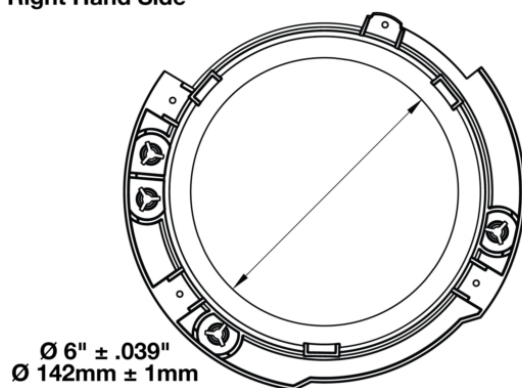

PRODUCT DIMENSIONS

Right Hand Side

Print date: 2026-05-13

© 2026 J.W. Speaker Corporation • Germantown, WI U.S.A.
www.jwspeaker.com • speaker@jwspeaker.com • 262.251.6660

J.W. SPEAKER
Engineered. Lighting. Solutions.