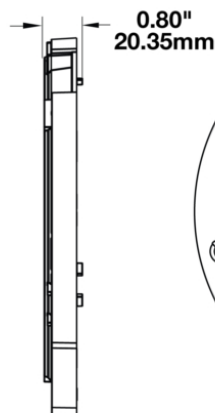

Single Mounting Ring (Right Hand Side) for 2017 Jeeps 7" Round Headlights

PRODUCT INFORMATION

Description	Single Mounting Ring (Right Hand Side) for 2017 Jeeps 7" Round Headlights
Height	200.00 mm / 7.87 in
Width	200.00 mm / 7.87 in
Depth	15.00 mm / 0.59 in
Shape	Round
Housing Material	Polycarbonate
Housing Color	Black
Product Weight	0.25 lbs / 0.11 kgs
Shipping Weight	0.50 lbs / 0.23 kgs

PRODUCT DIMENSIONS

Right Hand Side

Print date: 2026-05-13

© 2026 J.W. Speaker Corporation • Germantown, WI U.S.A.
www.jwspeaker.com • speaker@jwspeaker.com • 262.251.6660

J.W. SPEAKER
Engineered. Lighting. Solutions.