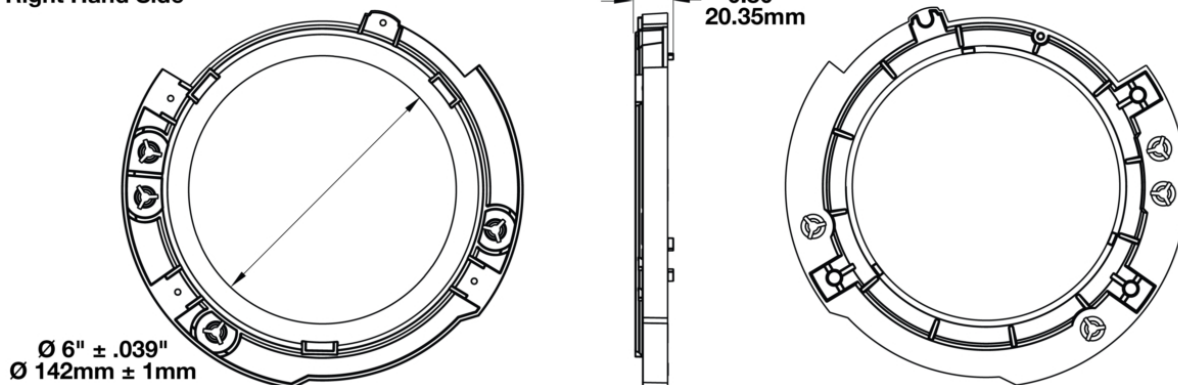

PRODUCT DIMENSIONS

Right Hand Side

Print date: 2018-03-18

© 2018 J.W. Speaker Corporation • Germantown, WI U.S.A.
www.jwspeaker.com • speaker@jwspeaker.com • 262.251.6660

J.W. SPEAKER
Engineered. Lighting. Solutions.