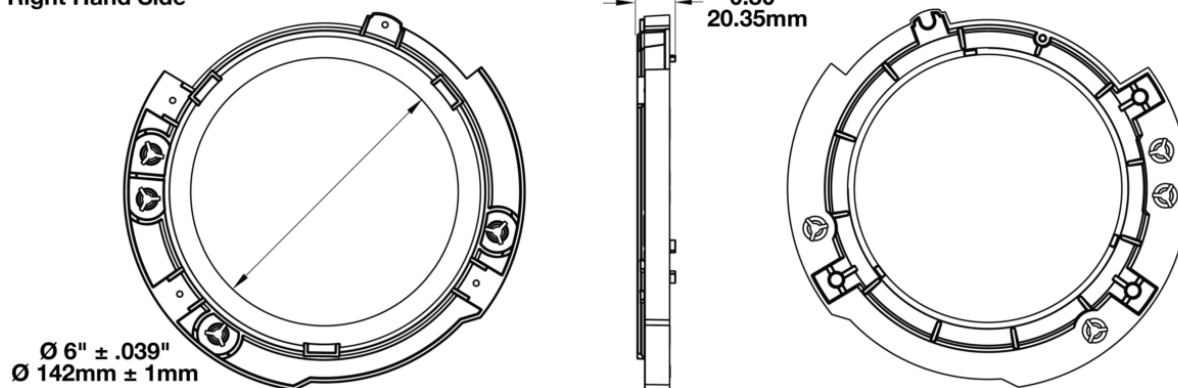

PRODUCT DIMENSIONS

Right Hand Side

Print date: 2026-04-23

© 2026 J.W. Speaker Corporation • Germantown, WI U.S.A.
www.jwspeaker.com • speaker@jwspeaker.com • 262.251.6660

J.W. SPEAKER
Engineered. Lighting. Solutions.