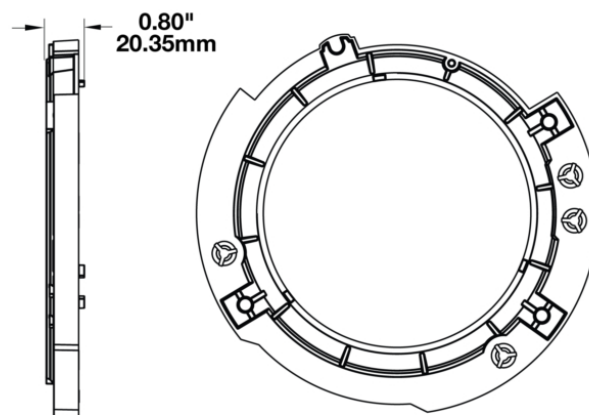

PRODUCT DIMENSIONS

Right Hand Side

Print date: 2026-06-23

© 2026 J.W. Speaker Corporation • Germantown, WI U.S.A.
www.jwspeaker.com • speaker@jwspeaker.com • 262.251.6660

J.W. SPEAKER
Engineered. Lighting. Solutions.