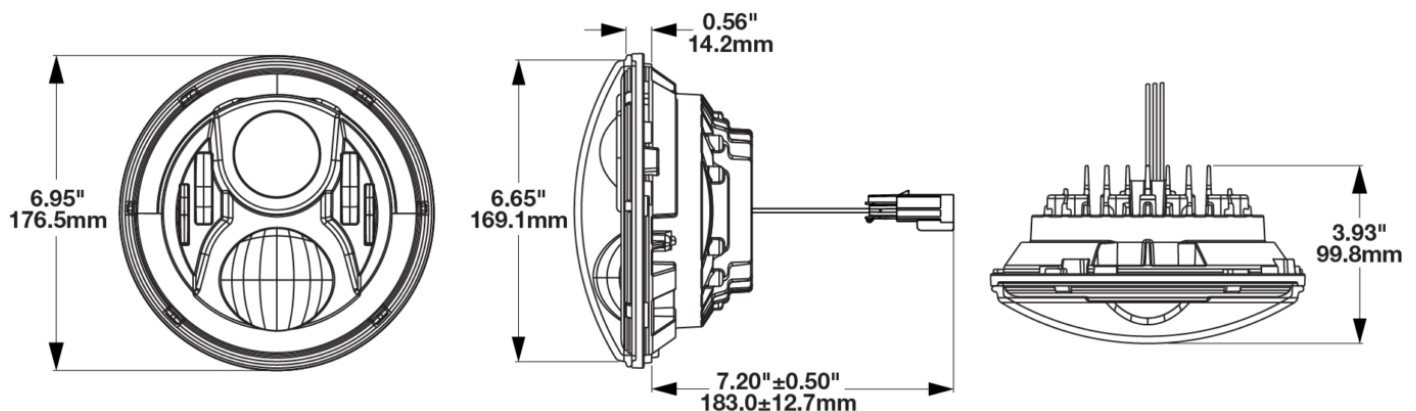

PRODUCT DIMENSIONS

Print date: 2025-02-08

© 2025 J.W. Speaker Corporation • Germantown, WI U.S.A.
www.jwspeaker.com • speaker@jwspeaker.com • 262.251.6660

J.W. SPEAKER
Engineered. Lighting. Solutions.