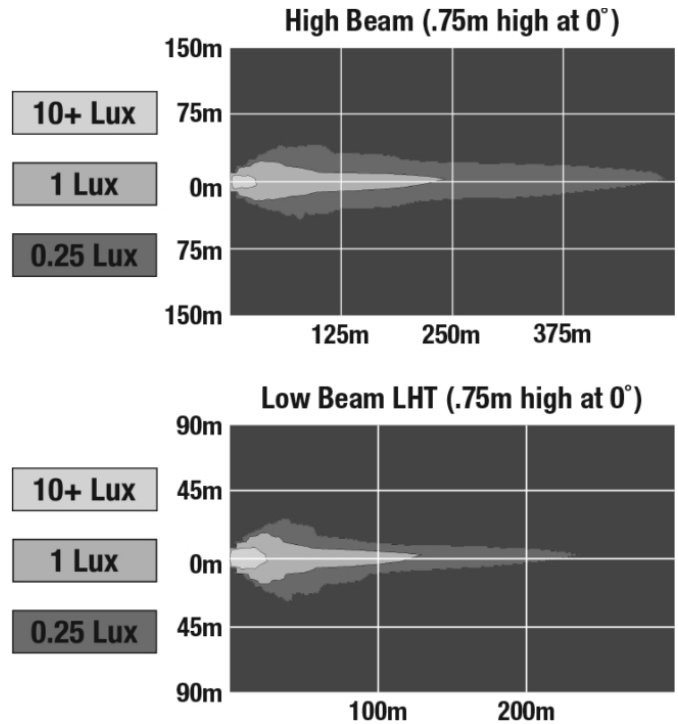

LED Headlights - Model 8700 Evolution J2 Series

PRODUCT INFORMATION

Description	12V ECE LHT LED High & Low Beam Headlights with FP, DRL, & Black Bezel - 2 Light Kit
Height	176.53 mm / 6.95 in
Width	176.53 mm / 6.95 in
Depth	99.82 mm / 3.93 in
Shape	Round
Outer Lens Material	Polycarbonate
Outer Lens Color	Clear
Housing Material	Die-Cast Aluminum
Housing Color	Gray
Bezel Color	Black
Retrofits	7" Round Headlights or 2D1 PAR56
Minimum Operating Temperature	-40 °C / -40 °F
Maximum Operating Temperature	65 °C / 149 °F
Connector or Wiring	H4
Mating Connector	H4 AMP 172615-2
Product Weight	4.75 lbs / 2.15 kgs
Shipping Weight	6.55 lbs / 2.97 kgs

ELECTRICAL SPECIFICATIONS

Input Voltage	12V DC
Operating Voltage	9-16V DC
Black Wire	Ground
White Wire	High Beam
Yellow Wire	Low Beam
Red Wire	Front Position
Blue Wire	DRL
Current Draw	4.20A @ 12V DC (High Beam) 2.00A @ 12V DC (Low Beam) 1.60A @ 12V DC (DRL) 0.16A @ 12V DC (Front Position)

LED Headlights - Model 8700 Evolution J2 Series

PHOTOMETRIC SPECIFICATIONS

Raw Lumen Output	3,200 (High Beam); 1,770 (Low Beam)
Effective Lumen Output	1,260 (High Beam); 750 (Low Beam)
Candela Output	71,500 (High Beam); 35,003 (Low Beam)
Nominal LED Color Temperature	5000 K
Beam Pattern(s)	Forward Lighting - Daytime Running Light Forward Lighting - High Beam (DOT/ECE) Forward Lighting - Low Beam (ECE Left Hand) Signalization - Front Position