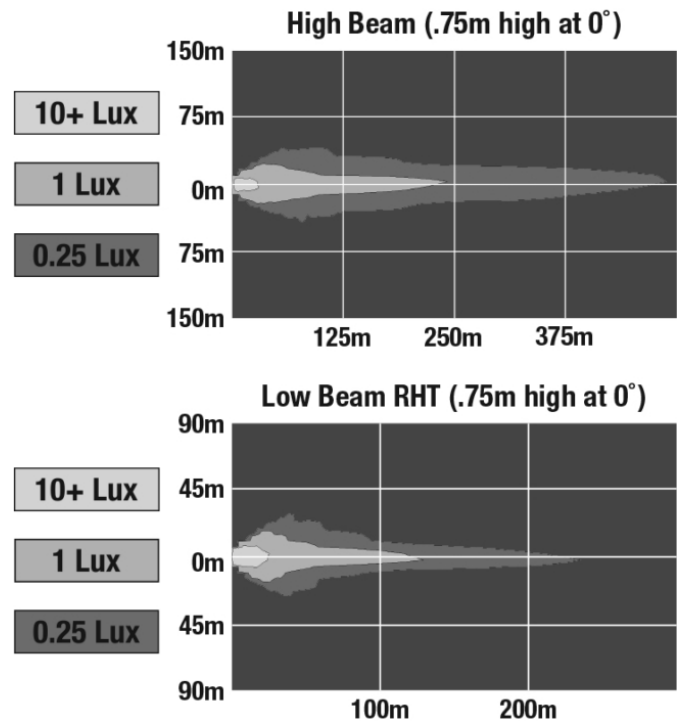

## PRODUCT INFORMATION

<b>Description</b>	12V ECE RHT LED High & Low Beam Headlights with FP, DRL, & Black Bezel - 2 Light Kit
<b>Height</b>	176.53 mm / 6.95 in
<b>Width</b>	176.53 mm / 6.95 in
<b>Depth</b>	99.82 mm / 3.93 in
<b>Shape</b>	Round
<b>Outer Lens Material</b>	Polycarbonate
<b>Outer Lens Color</b>	Clear
<b>Housing Material</b>	Die-Cast Aluminum
<b>Housing Color</b>	Gray
<b>Bezel Color</b>	Black
<b>Retrofits</b>	7" Round Headlights or 2D1 PAR56
<b>Minimum Operating Temperature</b>	-40 °C / -40 °F
<b>Maximum Operating Temperature</b>	65 °C / 149 °F
<b>Connector or Wiring</b>	H4
<b>Mating Connector</b>	H4 AMP 172615-2
<b>Product Weight</b>	4.75 lbs / 2.15 kgs
<b>Shipping Weight</b>	6.55 lbs / 2.97 kgs

## ELECTRICAL SPECIFICATIONS

---

<b>Input Voltage</b>	12V DC
<b>Operating Voltage</b>	9-16V DC
<b>Transient Spike Protection</b>	150V Peak @ 1 HZ-100 Pulses
<b>Black Wire</b>	Ground
<b>White Wire</b>	High Beam
<b>Yellow Wire</b>	Low Beam
<b>Red Wire</b>	Front Position
<b>Blue Wire</b>	DRL
<b>Current Draw</b>	4.20A @ 12V DC (High Beam) 2.00A @ 12V DC (Low Beam) 1.60A @ 12V DC (DRL) 0.16A @ 12V DC (Front Position)

## PHOTOMETRIC SPECIFICATIONS

<b>Raw Lumen Output</b>	3,200 (High Beam); 1,770 (Low Beam)
<b>Effective Lumen Output</b>	1,260 (High Beam); 750 (Low Beam)
<b>Candela Output</b>	71,500 (High Beam); 35,003 (Low Beam)
<b>Nominal LED Color Temperature</b>	5000 K
<b>Beam Pattern(s)</b>	Forward Lighting - Daytime Running Light Forward Lighting - High Beam (DOT/ECE) Forward Lighting - Low Beam (ECE Right Hand) Signalization - Front Position