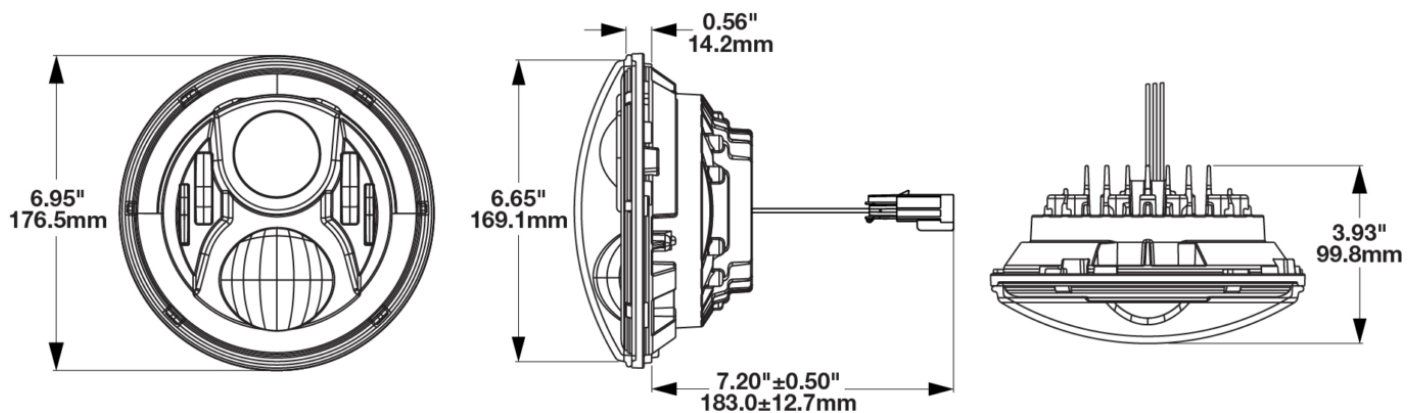

PRODUCT DIMENSIONS

Print date: 2025-03-20

© 2025 J.W. Speaker Corporation • Germantown, WI U.S.A.
www.jwspeaker.com • speaker@jwspeaker.com • 262.251.6660

J.W. SPEAKER
Engineered. Lighting. Solutions.