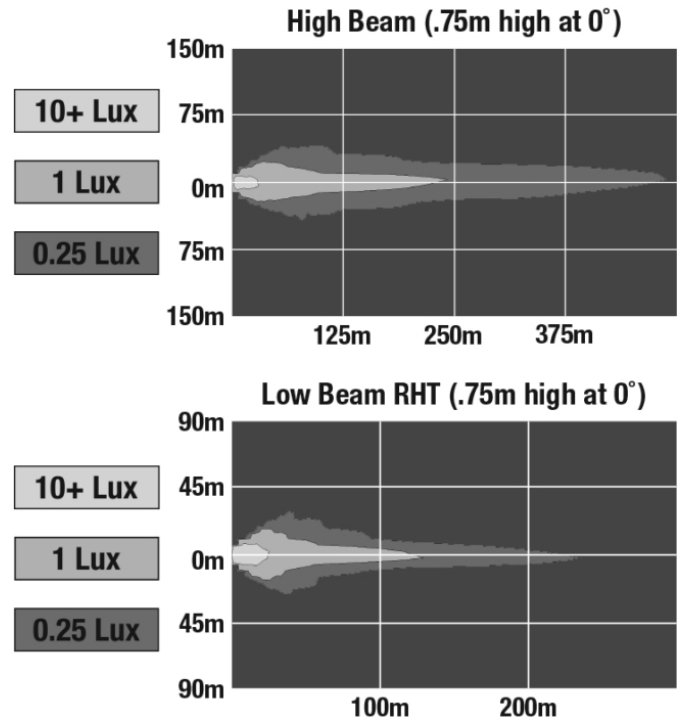

LED Headlights - Model 8700 Evolution J2 Series

PRODUCT INFORMATION

Description	12V ECE RHT LED High & Low Beam Headlights with FP, DRL, & Black Bezel - 2 Light Kit
Height	176.53 mm / 6.95 in
Width	176.53 mm / 6.95 in
Depth	99.82 mm / 3.93 in
Shape	Round
Outer Lens Material	Polycarbonate
Outer Lens Color	Clear
Housing Material	Die-Cast Aluminum
Housing Color	Gray
Bezel Color	Black
Retrofits	7" Round Headlights or 2D1 PAR56
Minimum Operating Temperature	-40 °C / -40 °F
Maximum Operating Temperature	65 °C / 149 °F
Connector or Wiring	H4
Mating Connector	H4 AMP 172615-2
Product Weight	4.75 lbs / 2.15 kgs
Shipping Weight	6.55 lbs / 2.97 kgs

ELECTRICAL SPECIFICATIONS

Input Voltage	12V DC
Operating Voltage	9-16V DC
Transient Spike Protection	150V Peak @ 1 HZ-100 Pulses
Black Wire	Ground
White Wire	High Beam
Yellow Wire	Low Beam
Red Wire	Front Position
Blue Wire	DRL
Current Draw	4.20A @ 12V DC (High Beam) 2.00A @ 12V DC (Low Beam) 1.60A @ 12V DC (DRL) 0.16A @ 12V DC (Front Position)

J.W. SPEAKER 
Engineered. Lighting. Solutions.

LED Headlights - Model 8700 Evolution J2 Series

PHOTOMETRIC SPECIFICATIONS

Raw Lumen Output	3,200 (High Beam); 1,770 (Low Beam)
Effective Lumen Output	1,260 (High Beam); 750 (Low Beam)
Candela Output	71,500 (High Beam); 35,003 (Low Beam)
Nominal LED Color Temperature	5000 K
Beam Pattern(s)	Forward Lighting - Daytime Running Light Forward Lighting - High Beam (DOT/ECE) Forward Lighting - Low Beam (ECE Right Hand) Signalization - Front Position