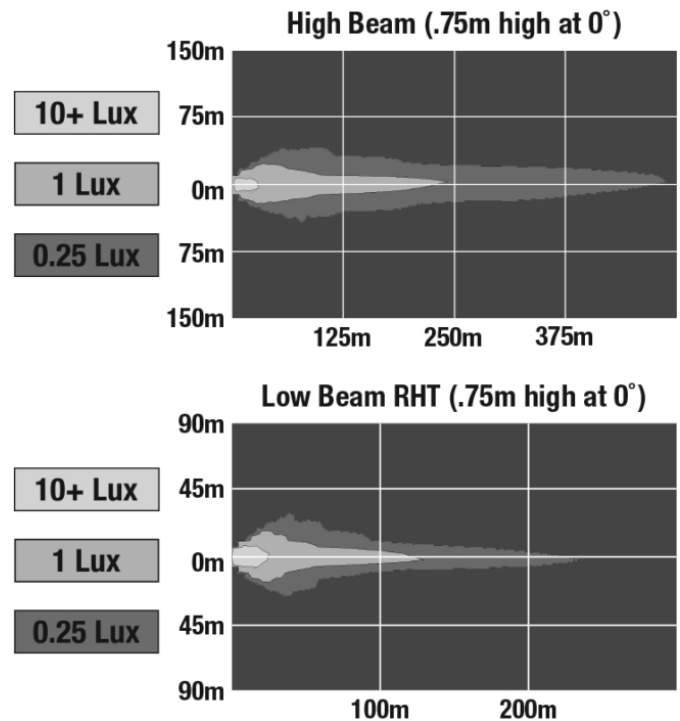

## ELECTRICAL SPECIFICATIONS

---

<b>Input Voltage</b>	12V DC
<b>Operating Voltage</b>	9-16V DC
<b>Black Wire</b>	Ground
<b>White Wire</b>	High Beam
<b>Yellow Wire</b>	Low Beam
<b>Current Draw</b>	4.2A @ 12V DC (High Beam) 2.0A @ 12V DC (Low Beam)

## REGULATORY STANDARDS COMPLIANCE

---

Buy America Standards  
IEC IP67

Eco Friendly

## PHOTOMETRIC SPECIFICATIONS

<b>Raw Lumen Output</b>	3,200 (High Beam); 1,770 (Low Beam)
<b>Effective Lumen Output</b>	1,260 (High Beam); 750 (Low Beam)
<b>Candela Output</b>	71,500 (High Beam); 35,003 (Low Beam)
<b>Nominal LED Color Temperature</b>	5000 K
<b>Beam Pattern(s)</b>	Forward Lighting - High Beam (DOT/ECE) Forward Lighting - Low Beam (DOT)