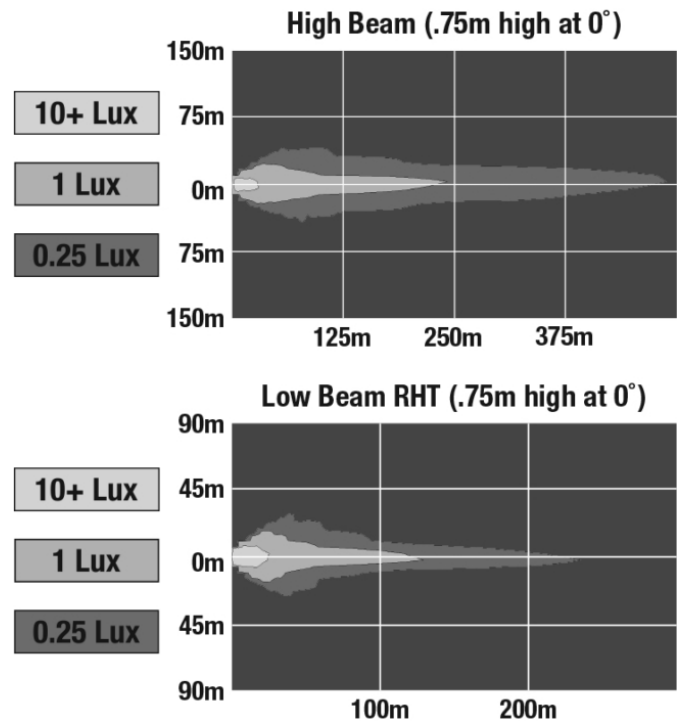

ELECTRICAL SPECIFICATIONS

Input Voltage	12V DC
Operating Voltage	9-16V DC
Black Wire	Ground
White Wire	High Beam
Yellow Wire	Low Beam
Current Draw	4.2A @ 12V DC (High Beam) 2.0A @ 12V DC (Low Beam)

REGULATORY STANDARDS COMPLIANCE

Buy America Standards
IEC IP67

Eco Friendly

LED Headlights - Model 8700 Evolution J2 Series

PHOTOMETRIC SPECIFICATIONS

Raw Lumen Output	3,200 (High Beam); 1,770 (Low Beam)
Effective Lumen Output	1,260 (High Beam); 750 (Low Beam)
Candela Output	71,500 (High Beam); 35,003 (Low Beam)
Nominal LED Color Temperature	5000 K
Beam Pattern(s)	Forward Lighting - High Beam (DOT/ECE) Forward Lighting - Low Beam (DOT)