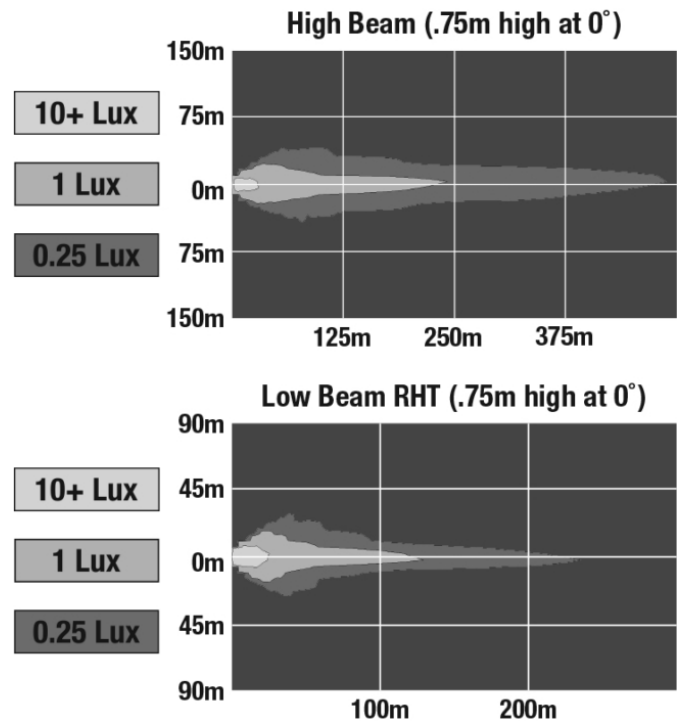

ELECTRICAL SPECIFICATIONS

Input Voltage	12V DC
Operating Voltage	9-16V DC
Black Wire	Ground
White Wire	High Beam
Yellow Wire	Low Beam
Current Draw	4.2A @ 12V DC (High Beam) 2.0A @ 12V DC (Low Beam)

REGULATORY STANDARDS COMPLIANCE

Buy America Standards
IEC IP67

Eco Friendly

LED Headlights - Model 8700 Evolution J2 Series

PHOTOMETRIC SPECIFICATIONS

Raw Lumen Output	3,200 (High Beam); 1,770 (Low Beam)
Effective Lumen Output	1,260 (High Beam); 750 (Low Beam)
Candela Output	71,500 (High Beam); 35,003 (Low Beam)
Nominal LED Color Temperature	5000 K
Beam Pattern(s)	Forward Lighting - High Beam (DOT/ECE) Forward Lighting - Low Beam (DOT)