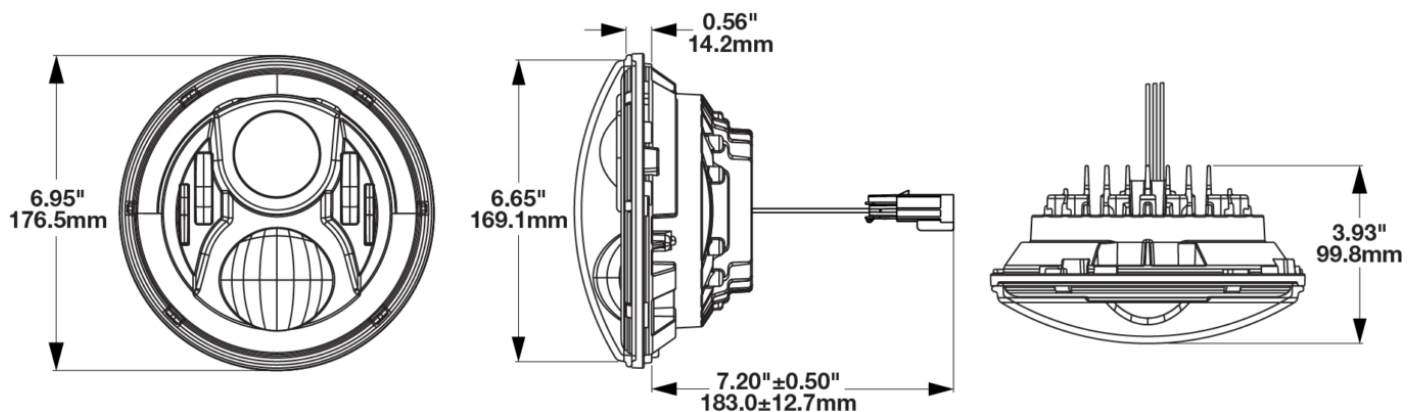

PRODUCT DIMENSIONS

Print date: 2026-04-04

© 2026 J.W. Speaker Corporation • Germantown, WI U.S.A.
www.jwspeaker.com • speaker@jwspeaker.com • 262.251.6660

J.W. SPEAKER
Engineered. Lighting. Solutions.