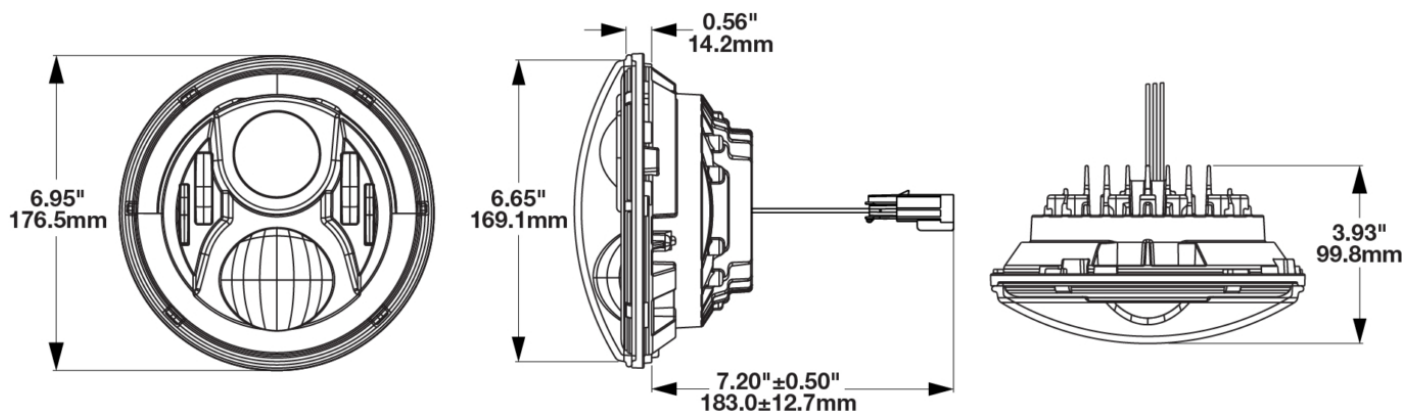

PRODUCT DIMENSIONS

Print date: 2026-06-19

© 2026 J.W. Speaker Corporation • Germantown, WI U.S.A.
www.jwspeaker.com • speaker@jwspeaker.com • 262.251.6660

J.W. SPEAKER
Engineered. Lighting. Solutions.