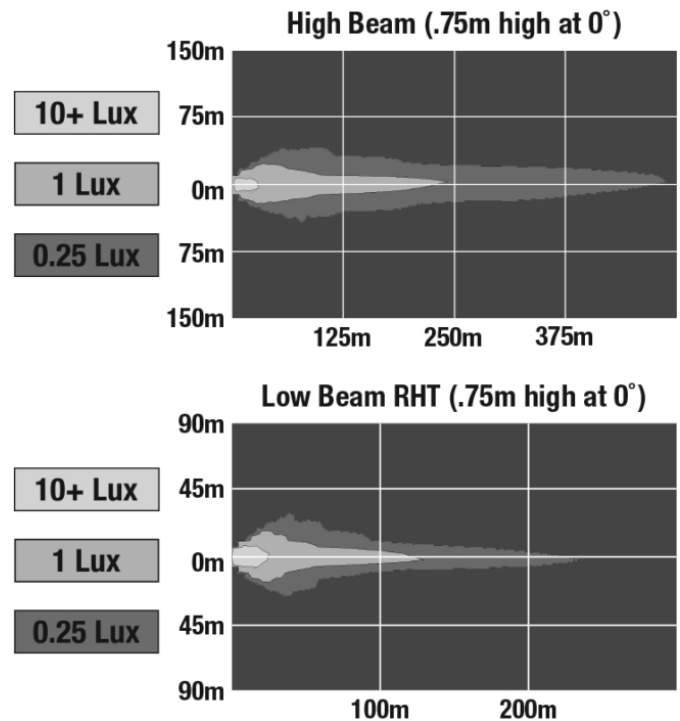

ELECTRICAL SPECIFICATIONS

Input Voltage	12V DC
Operating Voltage	9-16V DC
Black Wire	Ground
White Wire	High Beam
Yellow Wire	Low Beam
Current Draw	4.2A @ 12V DC (High Beam) 2.0A @ 12V DC (Low Beam)

REGULATORY STANDARDS COMPLIANCE

PHOTOMETRIC SPECIFICATIONS

Raw Lumen Output	3,200 (High Beam); 1,770 (Low Beam)
Effective Lumen Output	1,260 (High Beam); 750 (Low Beam)
Candela Output	71,500 (High Beam); 35,003 (Low Beam)
Nominal LED Color Temperature	5000 K
Beam Pattern(s)	Forward Lighting - High Beam (DOT/ECE) Forward Lighting - Low Beam (DOT)