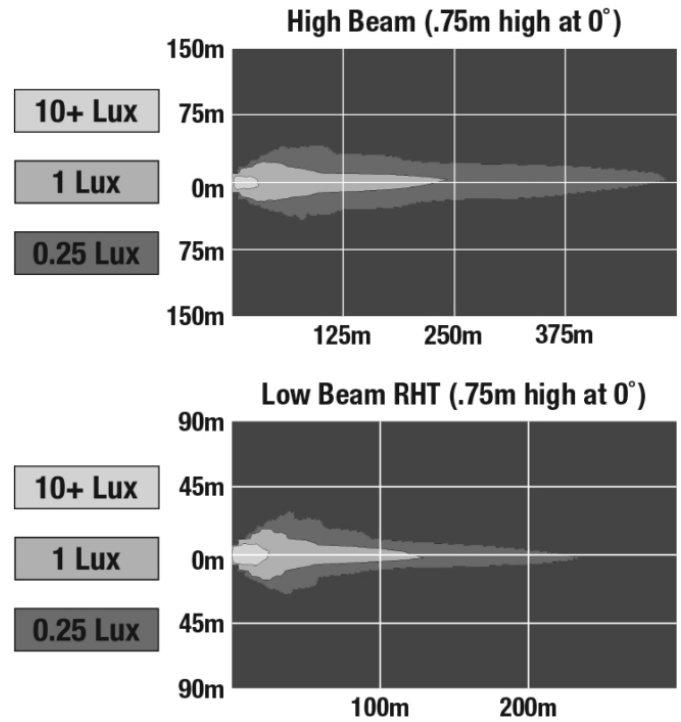

## ELECTRICAL SPECIFICATIONS

---

<b>Input Voltage</b>	12V DC
<b>Operating Voltage</b>	9-16V DC
<b>Black Wire</b>	Ground
<b>White Wire</b>	High Beam
<b>Yellow Wire</b>	Low Beam
<b>Current Draw</b>	4.2A @ 12V DC (High Beam) 2.0A @ 12V DC (Low Beam)

## PHOTOMETRIC SPECIFICATIONS

<b>Raw Lumen Output</b>	3,200 (High Beam); 1,770 (Low Beam)
<b>Effective Lumen Output</b>	1,260 (High Beam); 750 (Low Beam)
<b>Candela Output</b>	71,500 (High Beam); 35,003 (Low Beam)
<b>Nominal LED Color Temperature</b>	5000 K
<b>Beam Pattern(s)</b>	Forward Lighting - High Beam (DOT/ECE) Forward Lighting - Low Beam (DOT)