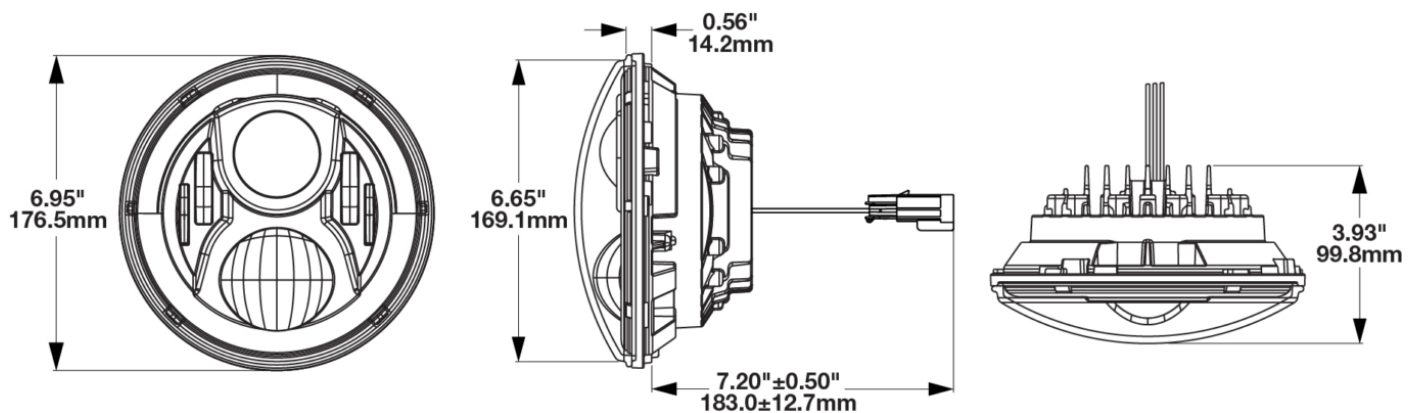

PRODUCT DIMENSIONS

Print date: 2026-06-23

© 2026 J.W. Speaker Corporation • Germantown, WI U.S.A.
www.jwspeaker.com • speaker@jwspeaker.com • 262.251.6660

J.W. SPEAKER
Engineered. Lighting. Solutions.