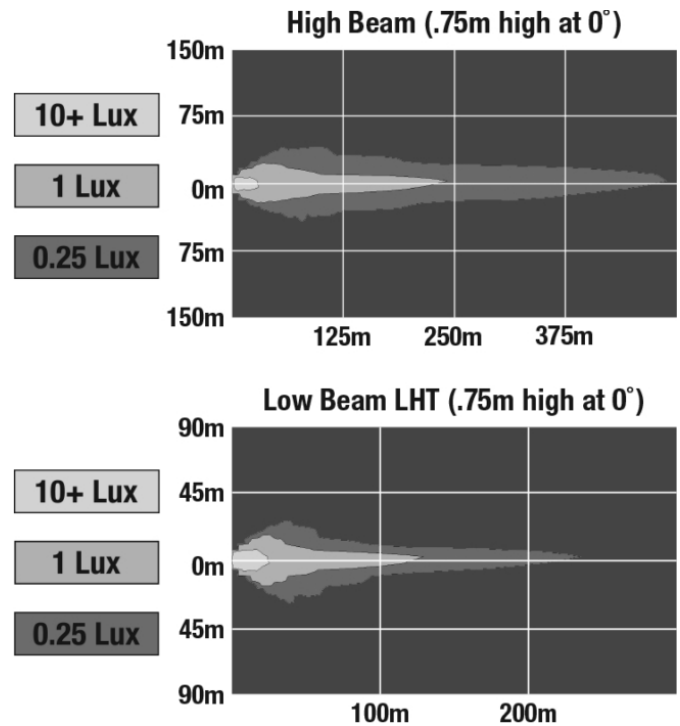

## PRODUCT INFORMATION

<b>Description</b>	12V ECE LHT LED High & Low Beam Headlights with FP, DRL, & Carbon Fiber Bezel - 2 Light Kit
<b>Height</b>	176.53 mm / 6.95 in
<b>Width</b>	176.53 mm / 6.95 in
<b>Depth</b>	99.82 mm / 3.93 in
<b>Shape</b>	Round
<b>Outer Lens Material</b>	Polycarbonate
<b>Outer Lens Color</b>	Clear
<b>Housing Material</b>	Die-Cast Aluminum
<b>Housing Color</b>	Gray
<b>Bezel Color</b>	Black Carbon Fiber
<b>Retrofits</b>	7" Round Headlights or 2D1 PAR56
<b>Minimum Operating Temperature</b>	-40 °C / -40 °F
<b>Maximum Operating Temperature</b>	65 °C / 149 °F
<b>Connector or Wiring</b>	H4
<b>Mating Connector</b>	H4 AMP 172615-2
<b>Product Weight</b>	4.75 lbs / 2.15 kgs
<b>Shipping Weight</b>	6.55 lbs / 2.97 kgs

## ELECTRICAL SPECIFICATIONS

---

<b>Input Voltage</b>	12V DC
<b>Operating Voltage</b>	9-16V DC
<b>Transient Spike Protection</b>	150V Peak @ 1 HZ-100 Pulses
<b>Black Wire</b>	Ground
<b>White Wire</b>	High Beam
<b>Yellow Wire</b>	Low Beam
<b>Red Wire</b>	Front Position
<b>Blue Wire</b>	DRL
<b>Current Draw</b>	4.20A @ 12V DC (High Beam) 2.00A @ 12V DC (Low Beam) 1.60A @ 12V DC (DRL) 0.16A @ 12V DC (Front Position)

## PHOTOMETRIC SPECIFICATIONS

<b>Raw Lumen Output</b>	3,200 (High Beam); 1,770 (Low Beam)
<b>Effective Lumen Output</b>	1,260 (High Beam); 750 (Low Beam)
<b>Candela Output</b>	71,500 (High Beam); 35,003 (Low Beam)
<b>Nominal LED Color Temperature</b>	5000 K
<b>Beam Pattern(s)</b>	Forward Lighting - Daytime Running Light Forward Lighting - High Beam (DOT/ECE) Forward Lighting - Low Beam (ECE Left Hand) Signalization - Front Position