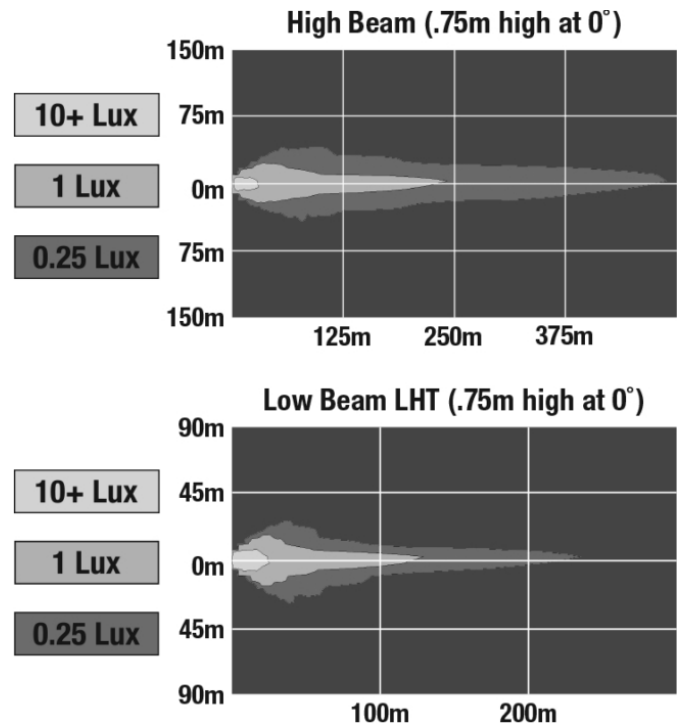

LED Headlights - Model 8700 Evolution J2 Series

PRODUCT INFORMATION

Description	12V ECE LHT LED High & Low Beam Headlights with FP, DRL, & Carbon Fiber Bezel - 2 Light Kit
Height	176.53 mm / 6.95 in
Width	176.53 mm / 6.95 in
Depth	99.82 mm / 3.93 in
Shape	Round
Outer Lens Material	Polycarbonate
Outer Lens Color	Clear
Housing Material	Die-Cast Aluminum
Housing Color	Gray
Bezel Color	Black Carbon Fiber
Retrofits	7" Round Headlights or 2D1 PAR56
Minimum Operating Temperature	-40 °C / -40 °F
Maximum Operating Temperature	65 °C / 149 °F
Connector or Wiring	H4
Mating Connector	H4 AMP 172615-2
Product Weight	4.75 lbs / 2.15 kgs
Shipping Weight	6.55 lbs / 2.97 kgs

ELECTRICAL SPECIFICATIONS

Input Voltage	12V DC
Operating Voltage	9-16V DC
Transient Spike Protection	150V Peak @ 1 HZ-100 Pulses
Black Wire	Ground
White Wire	High Beam
Yellow Wire	Low Beam
Red Wire	Front Position
Blue Wire	DRL
Current Draw	4.20A @ 12V DC (High Beam) 2.00A @ 12V DC (Low Beam) 1.60A @ 12V DC (DRL) 0.16A @ 12V DC (Front Position)

J.W. SPEAKER 
Engineered. Lighting. Solutions.

LED Headlights - Model 8700 Evolution J2 Series

PHOTOMETRIC SPECIFICATIONS

Raw Lumen Output	3,200 (High Beam); 1,770 (Low Beam)
Effective Lumen Output	1,260 (High Beam); 750 (Low Beam)
Candela Output	71,500 (High Beam); 35,003 (Low Beam)
Nominal LED Color Temperature	5000 K
Beam Pattern(s)	Forward Lighting - Daytime Running Light Forward Lighting - High Beam (DOT/ECE) Forward Lighting - Low Beam (ECE Left Hand) Signalization - Front Position