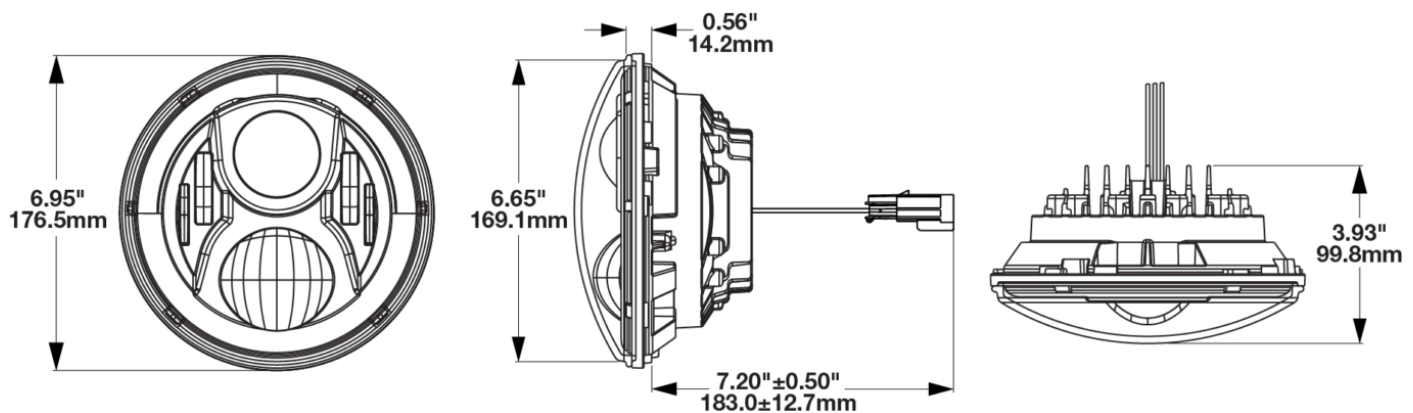

PRODUCT DIMENSIONS

Print date: 2025-04-29

© 2025 J.W. Speaker Corporation • Germantown, WI U.S.A.
www.jwspeaker.com • speaker@jwspeaker.com • 262.251.6660

J.W. SPEAKER
Engineered. Lighting. Solutions.