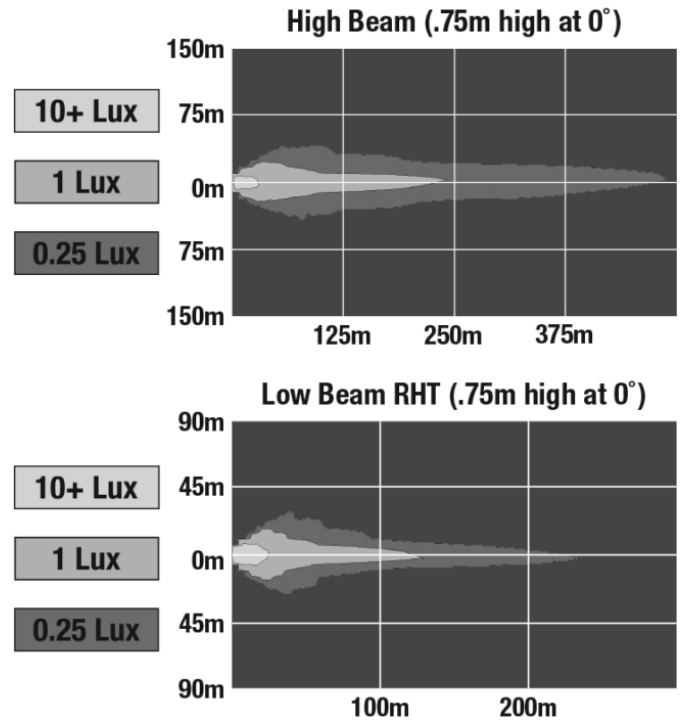

LED Headlights - Model 8700 Evolution J2 Series

PRODUCT INFORMATION

Description	12V ECE RHT LED High & Low Beam Headlights with FP, DRL, & Carbon Fiber Bezel - 2 Light Kit
Height	176.53 mm / 6.95 in
Width	176.53 mm / 6.95 in
Depth	99.82 mm / 3.93 in
Shape	Round
Outer Lens Material	Polycarbonate
Outer Lens Color	Clear
Housing Material	Die-Cast Aluminum
Housing Color	Gray
Bezel Color	Black Carbon Fiber
Retrofits	7" Round Headlights or 2D1 PAR56
Minimum Operating Temperature	-40 °C / -40 °F
Maximum Operating Temperature	65 °C / 149 °F
Connector or Wiring	H4
Mating Connector	H4 AMP 172615-2
Product Weight	4.75 lbs / 2.15 kgs
Shipping Weight	6.55 lbs / 2.97 kgs

ELECTRICAL SPECIFICATIONS

Input Voltage	12V DC
Operating Voltage	9-16V DC
Transient Spike Protection	150V Peak @ 1 HZ-100 Pulses
Black Wire	Ground
White Wire	High Beam
Yellow Wire	Low Beam
Red Wire	Front Position
Blue Wire	DRL
Current Draw	4.20A @ 12V DC (High Beam) 2.00A @ 12V DC (Low Beam) 1.60A @ 12V DC (DRL) 0.16A @ 12V DC (Front Position)

LED Headlights - Model 8700 Evolution J2 Series

PHOTOMETRIC SPECIFICATIONS

Raw Lumen Output	3,200 (High Beam); 1,770 (Low Beam)
Effective Lumen Output	1,260 (High Beam); 750 (Low Beam)
Candela Output	71,500 (High Beam); 35,003 (Low Beam)
Nominal LED Color Temperature	5000 K
Beam Pattern(s)	Forward Lighting - Daytime Running Light Forward Lighting - High Beam (DOT/ECE) Forward Lighting - Low Beam (ECE Right Hand) Signalization - Front Position