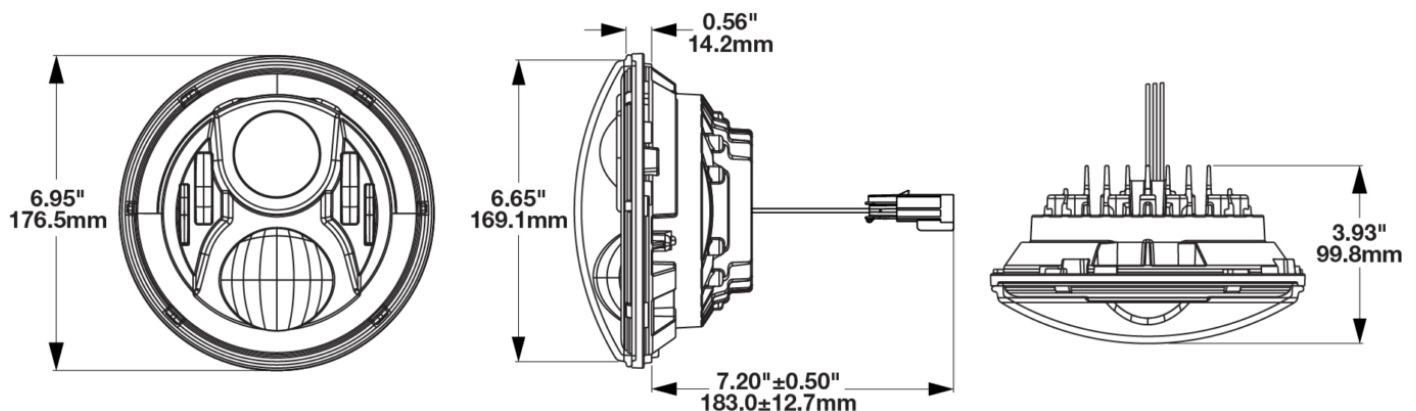

## PRODUCT INFORMATION

<b>Description</b>	12V ECE RHT LED High & Low Beam Headlights with FP, DRL, & Carbon Fiber Bezel - 2 Light Kit
<b>Height</b>	176.53 mm / 6.95 in
<b>Width</b>	176.53 mm / 6.95 in
<b>Depth</b>	99.82 mm / 3.93 in
<b>Shape</b>	Round
<b>Outer Lens Material</b>	Polycarbonate
<b>Outer Lens Color</b>	Clear
<b>Housing Material</b>	Die-Cast Aluminum
<b>Housing Color</b>	Gray
<b>Bezel Color</b>	Black Carbon Fiber
<b>Retrofits</b>	7" Round Headlights or 2D1 PAR56
<b>Minimum Operating Temperature</b>	-40 °C / -40 °F
<b>Maximum Operating Temperature</b>	65 °C / 149 °F
<b>Connector or Wiring</b>	H4
<b>Mating Connector</b>	H4 AMP 172615-2
<b>Product Weight</b>	4.75 lbs / 2.15 kgs
<b>Shipping Weight</b>	6.55 lbs / 2.97 kgs