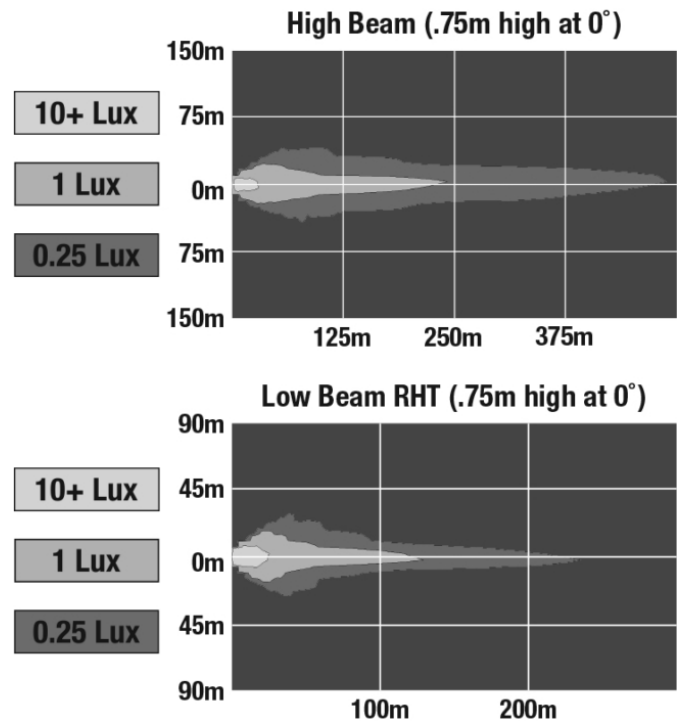

## PRODUCT INFORMATION

<b>Description</b>	12V ECE RHT LED High & Low Beam Headlights with FP, DRL, & Carbon Fiber Bezel - 2 Light Kit
<b>Height</b>	176.53 mm / 6.95 in
<b>Width</b>	176.53 mm / 6.95 in
<b>Depth</b>	99.82 mm / 3.93 in
<b>Shape</b>	Round
<b>Outer Lens Material</b>	Polycarbonate
<b>Outer Lens Color</b>	Clear
<b>Housing Material</b>	Die-Cast Aluminum
<b>Housing Color</b>	Gray
<b>Bezel Color</b>	Black Carbon Fiber
<b>Retrofits</b>	7" Round Headlights or 2D1 PAR56
<b>Minimum Operating Temperature</b>	-40 °C / -40 °F
<b>Maximum Operating Temperature</b>	65 °C / 149 °F
<b>Connector or Wiring</b>	H4
<b>Mating Connector</b>	H4 AMP 172615-2
<b>Product Weight</b>	4.75 lbs / 2.15 kgs
<b>Shipping Weight</b>	6.55 lbs / 2.97 kgs

## ELECTRICAL SPECIFICATIONS

---

<b>Input Voltage</b>	12V DC
<b>Operating Voltage</b>	9-16V DC
<b>Transient Spike Protection</b>	150V Peak @ 1 HZ-100 Pulses
<b>Black Wire</b>	Ground
<b>White Wire</b>	High Beam
<b>Yellow Wire</b>	Low Beam
<b>Red Wire</b>	Front Position
<b>Blue Wire</b>	DRL
<b>Current Draw</b>	4.20A @ 12V DC (High Beam) 2.00A @ 12V DC (Low Beam) 1.60A @ 12V DC (DRL) 0.16A @ 12V DC (Front Position)

## PHOTOMETRIC SPECIFICATIONS

<b>Raw Lumen Output</b>	3,200 (High Beam); 1,770 (Low Beam)
<b>Effective Lumen Output</b>	1,260 (High Beam); 750 (Low Beam)
<b>Candela Output</b>	71,500 (High Beam); 35,003 (Low Beam)
<b>Nominal LED Color Temperature</b>	5000 K
<b>Beam Pattern(s)</b>	Forward Lighting - Daytime Running Light Forward Lighting - High Beam (DOT/ECE) Forward Lighting - Low Beam (ECE Right Hand) Signalization - Front Position