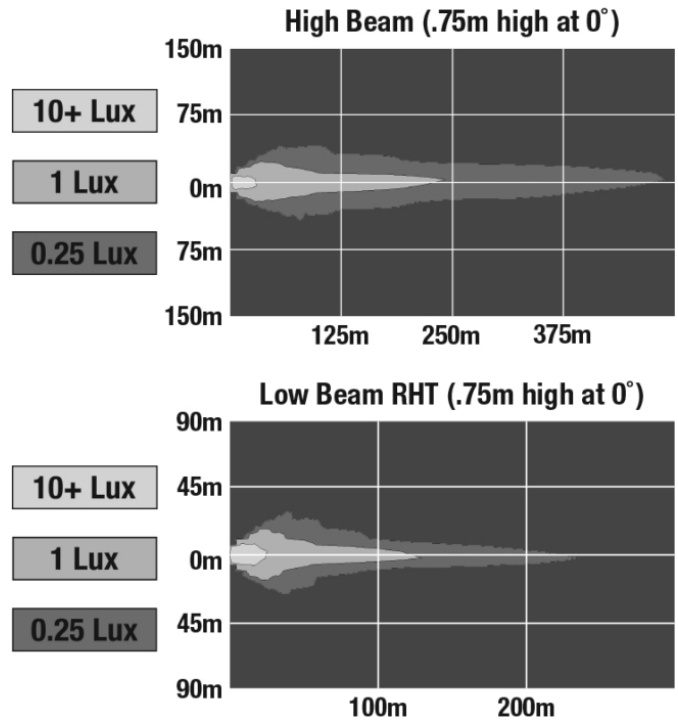

LED Headlights - Model 8700 Evolution J2 Series

PRODUCT INFORMATION

Description	12V ECE RHT LED High & Low Beam Headlights with FP, DRL, & Carbon Fiber Bezel - 2 Light Kit
Height	176.53 mm / 6.95 in
Width	176.53 mm / 6.95 in
Depth	99.82 mm / 3.93 in
Shape	Round
Outer Lens Material	Polycarbonate
Outer Lens Color	Clear
Housing Material	Die-Cast Aluminum
Housing Color	Gray
Bezel Color	Black Carbon Fiber
Retrofits	7" Round Headlights or 2D1 PAR56
Minimum Operating Temperature	-40 °C / -40 °F
Maximum Operating Temperature	65 °C / 149 °F
Connector or Wiring	H4
Mating Connector	H4 AMP 172615-2
Product Weight	4.75 lbs / 2.15 kgs
Shipping Weight	6.55 lbs / 2.97 kgs

ELECTRICAL SPECIFICATIONS

Input Voltage	12V DC
Operating Voltage	9-16V DC
Transient Spike Protection	150V Peak @ 1 HZ-100 Pulses
Black Wire	Ground
White Wire	High Beam
Yellow Wire	Low Beam
Red Wire	Front Position
Blue Wire	DRL
Current Draw	4.20A @ 12V DC (High Beam) 2.00A @ 12V DC (Low Beam) 1.60A @ 12V DC (DRL) 0.16A @ 12V DC (Front Position)

J.W. SPEAKER 
Engineered. Lighting. Solutions.

LED Headlights - Model 8700 Evolution J2 Series

PHOTOMETRIC SPECIFICATIONS

Raw Lumen Output	3,200 (High Beam); 1,770 (Low Beam)
Effective Lumen Output	1,260 (High Beam); 750 (Low Beam)
Candela Output	71,500 (High Beam); 35,003 (Low Beam)
Nominal LED Color Temperature	5000 K
Beam Pattern(s)	Forward Lighting - Daytime Running Light Forward Lighting - High Beam (DOT/ECE) Forward Lighting - Low Beam (ECE Right Hand) Signalization - Front Position