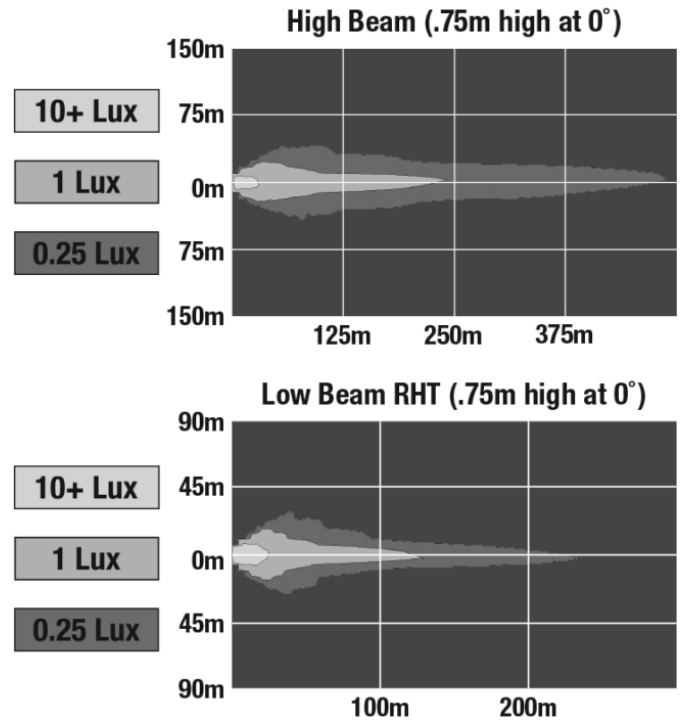

ELECTRICAL SPECIFICATIONS

| | |
|-----------------------------------|---|
| Input Voltage | 12V DC |
| Operating Voltage | 9-16V DC |
| Transient Spike Protection | 150V Peak @ 1 HZ-100 Pulses |
| Black Wire | Ground |
| White Wire | High Beam |
| Yellow Wire | Low Beam |
| Current Draw | 4.20A @ 12V DC (High Beam) 2.00A @ 12V DC (Low Beam) |

LED Headlights - Model 8700 Evolution J2 Series

PHOTOMETRIC SPECIFICATIONS

| | |
|--------------------------------------|---|
| Raw Lumen Output | 3,200 (High Beam); 1,770 (Low Beam) |
| Effective Lumen Output | 1,260 (High Beam); 750 (Low Beam) |
| Candela Output | 71,500 (High Beam); 35,003 (Low Beam) |
| Nominal LED Color Temperature | 5000 K |
| Beam Pattern(s) | Forward Lighting - High Beam (DOT) Forward Lighting - Low Beam (DOT) |