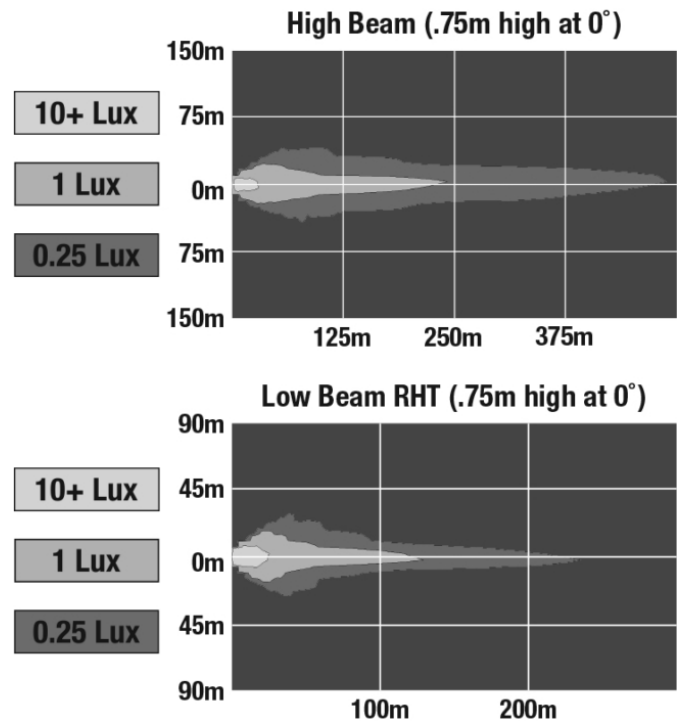

## ELECTRICAL SPECIFICATIONS

---

<b>Input Voltage</b>	12V DC
<b>Operating Voltage</b>	9-16V DC
<b>Transient Spike Protection</b>	150V Peak @ 1 HZ-100 Pulses
<b>Black Wire</b>	Ground
<b>White Wire</b>	High Beam
<b>Yellow Wire</b>	Low Beam
<b>Current Draw</b>	4.20A @ 12V DC (High Beam) 2.00A @ 12V DC (Low Beam)

## REGULATORY STANDARDS COMPLIANCE

---

Buy America Standards

FMVSS 108 s10.1 (Table XIX)

IEC IP67

Eco Friendly

FMVSS 108 s10.1 (Table XVIII)

**Print date: 2026-04-24**

## PHOTOMETRIC SPECIFICATIONS

<b>Raw Lumen Output</b>	3,200 (High Beam); 1,770 (Low Beam)
<b>Effective Lumen Output</b>	1,260 (High Beam); 750 (Low Beam)
<b>Candela Output</b>	71,500 (High Beam); 35,003 (Low Beam)
<b>Nominal LED Color Temperature</b>	5000 K
<b>Beam Pattern(s)</b>	Forward Lighting - High Beam (DOT) Forward Lighting - Low Beam (DOT)