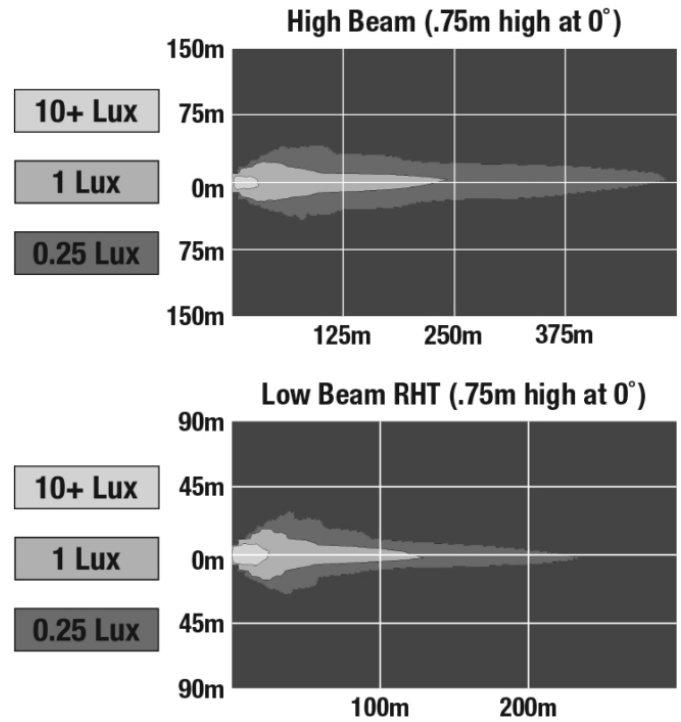

## ELECTRICAL SPECIFICATIONS

---

<b>Input Voltage</b>	12V DC
<b>Operating Voltage</b>	9-16V DC
<b>Transient Spike Protection</b>	150V Peak @ 1 HZ-100 Pulses
<b>Black Wire</b>	Ground
<b>White Wire</b>	High Beam
<b>Yellow Wire</b>	Low Beam
<b>Current Draw</b>	4.20A @ 12V DC (High Beam) 2.00A @ 12V DC (Low Beam)

## PHOTOMETRIC SPECIFICATIONS

<b>Raw Lumen Output</b>	3,200 (High Beam); 1,770 (Low Beam)
<b>Effective Lumen Output</b>	1,260 (High Beam); 750 (Low Beam)
<b>Candela Output</b>	71,500 (High Beam); 35,003 (Low Beam)
<b>Nominal LED Color Temperature</b>	5000 K
<b>Beam Pattern(s)</b>	Forward Lighting - High Beam (DOT) Forward Lighting - Low Beam (DOT)