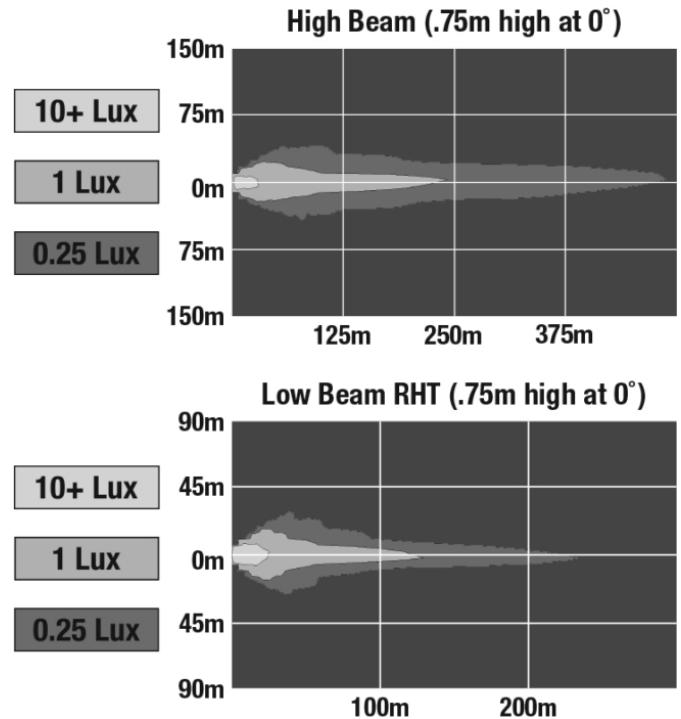

ELECTRICAL SPECIFICATIONS

Input Voltage	12V DC
Operating Voltage	9-16V DC
Transient Spike Protection	150V Peak @ 1 HZ-100 Pulses
Black Wire	Ground
White Wire	High Beam
Yellow Wire	Low Beam
Current Draw	4.20A @ 12V DC (High Beam) 2.00A @ 12V DC (Low Beam)

LED Headlights - Model 8700 Evolution J2 Series

PHOTOMETRIC SPECIFICATIONS

Raw Lumen Output	3,200 (High Beam); 1,770 (Low Beam)
Effective Lumen Output	1,260 (High Beam); 750 (Low Beam)
Candela Output	71,500 (High Beam); 35,003 (Low Beam)
Nominal LED Color Temperature	5000 K
Beam Pattern(s)	Forward Lighting - High Beam (DOT) Forward Lighting - Low Beam (DOT)