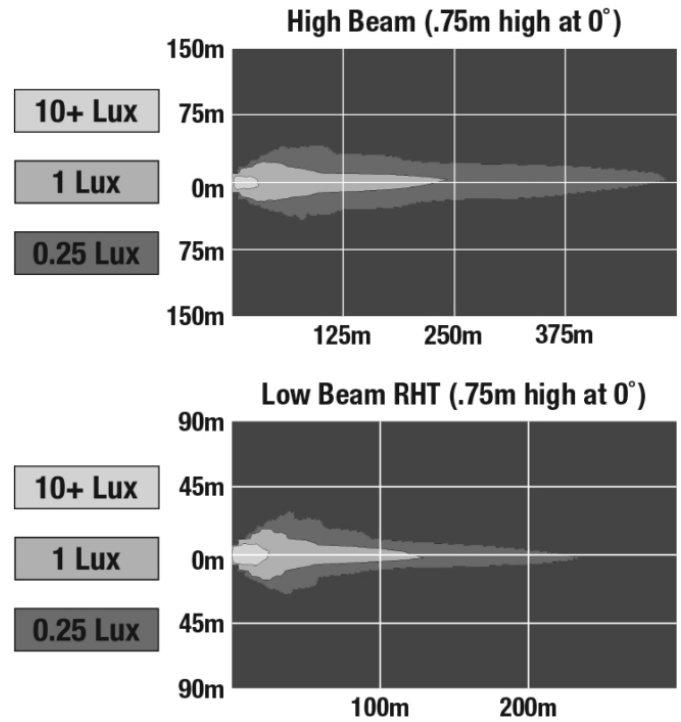

ELECTRICAL SPECIFICATIONS

Input Voltage	12V DC
Operating Voltage	9-16V DC
Transient Spike Protection	150V Peak @ 1 HZ-100 Pulses
Black Wire	Ground
White Wire	High Beam
Yellow Wire	Low Beam
Current Draw	4.20A @ 12V DC (High Beam) 2.00A @ 12V DC (Low Beam)

J.W. SPEAKER 
Engineered. Lighting. Solutions.

LED Headlights - Model 8700 Evolution J2 Series

PHOTOMETRIC SPECIFICATIONS

Raw Lumen Output	3,200 (High Beam); 1,770 (Low Beam)
Effective Lumen Output	1,260 (High Beam); 750 (Low Beam)
Candela Output	71,500 (High Beam); 35,003 (Low Beam)
Nominal LED Color Temperature	5000 K
Beam Pattern(s)	Forward Lighting - High Beam (DOT) Forward Lighting - Low Beam (DOT)