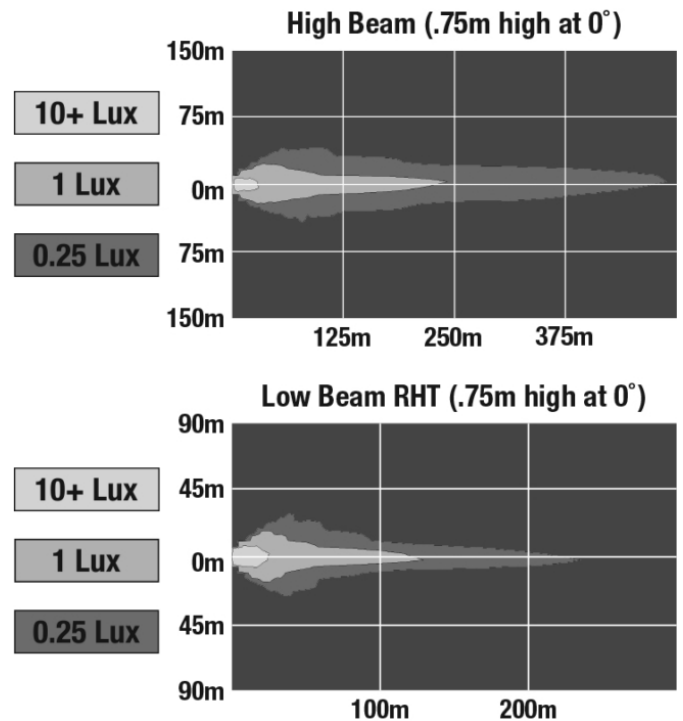

ELECTRICAL SPECIFICATIONS

| | |
|-----------------------------------|---|
| Input Voltage | 12V DC |
| Operating Voltage | 9-16V DC |
| Transient Spike Protection | 150V Peak @ 1 HZ-100 Pulses |
| Black Wire | Ground |
| White Wire | High Beam |
| Yellow Wire | Low Beam |
| Current Draw | 4.20A @ 12V DC (High Beam) 2.00A @ 12V DC (Low Beam) |

REGULATORY STANDARDS COMPLIANCE

| | |
|-----------------------------|-------------------------------|
| Buy America Standards | Eco Friendly |
| FMVSS 108 s10.1 (Table XIX) | FMVSS 108 s10.1 (Table XVIII) |
| IEC IP67 | |

| | |
|--------------------------------------|---|
| Raw Lumen Output | 3,200 (High Beam); 1,770 (Low Beam) |
| Effective Lumen Output | 1,260 (High Beam); 750 (Low Beam) |
| Candela Output | 71,500 (High Beam); 35,003 (Low Beam) |
| Nominal LED Color Temperature | 5000 K |
| Beam Pattern(s) | Forward Lighting - High Beam (DOT) Forward Lighting - Low Beam (DOT) |