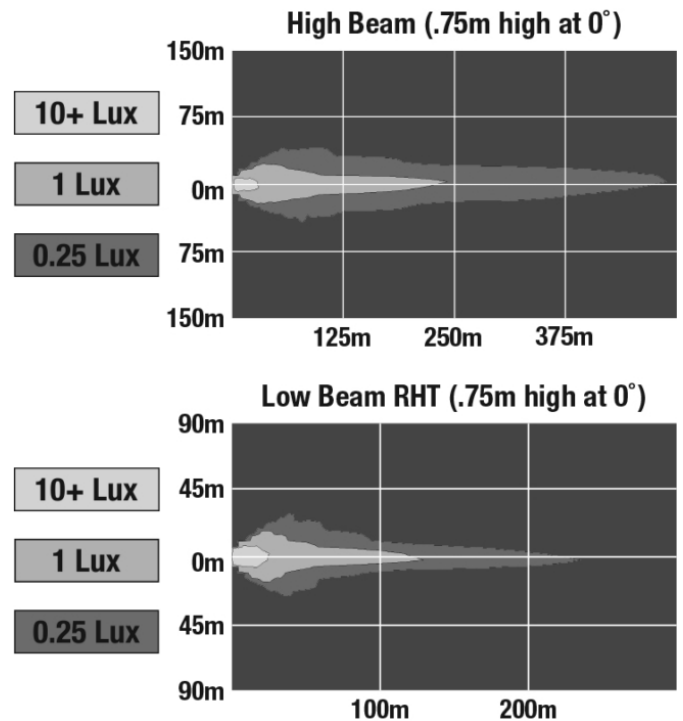

## ELECTRICAL SPECIFICATIONS

---

<b>Input Voltage</b>	12V DC
<b>Operating Voltage</b>	9-16V DC
<b>Transient Spike Protection</b>	150V Peak @ 1 HZ-100 Pulses
<b>Black Wire</b>	Ground
<b>White Wire</b>	High Beam
<b>Yellow Wire</b>	Low Beam
<b>Current Draw</b>	4.20A @ 12V DC (High Beam) 2.00A @ 12V DC (Low Beam)

## PHOTOMETRIC SPECIFICATIONS

<b>Raw Lumen Output</b>	3,200 (High Beam); 1,770 (Low Beam)
<b>Effective Lumen Output</b>	1,260 (High Beam); 750 (Low Beam)
<b>Candela Output</b>	71,500 (High Beam); 35,003 (Low Beam)
<b>Nominal LED Color Temperature</b>	5000 K
<b>Beam Pattern(s)</b>	Forward Lighting - High Beam (DOT) Forward Lighting - Low Beam (DOT)