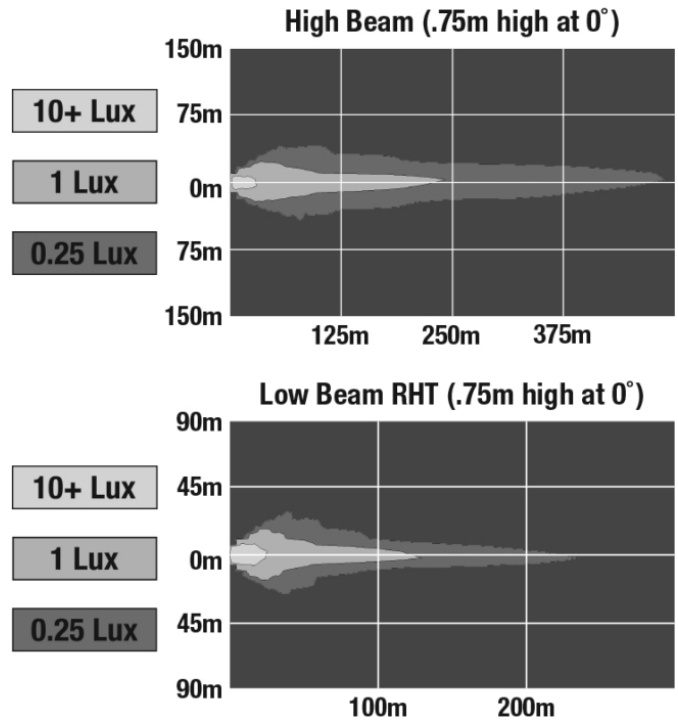

## ELECTRICAL SPECIFICATIONS

---

|                                   |   |
|-----------------------------------|---|
| <b>Input Voltage</b>              | 12V DC  |
| <b>Operating Voltage</b>          | 9-16V DC  |
| <b>Transient Spike Protection</b> | 150V Peak @ 1 HZ-100 Pulses                             |
| <b>Black Wire</b>                 | Ground  |
| <b>White Wire</b>                 | High Beam   |
| <b>Yellow Wire</b>                | Low Beam  |
| <b>Current Draw</b>               | 4.20A @ 12V DC (High Beam)<br>2.00A @ 12V DC (Low Beam) |

## REGULATORY STANDARDS COMPLIANCE

---

Buy America Standards

FMVSS 108 s10.1 (Table XIX)

IEC IP67

Eco Friendly

FMVSS 108 s10.1 (Table XVIII)

**Print date: 2026-06-01**

## PHOTOMETRIC SPECIFICATIONS

|                                      |   |
|--------------------------------------|---|
| <b>Raw Lumen Output</b>              | 3,200 (High Beam); 1,770 (Low Beam)                                     |
| <b>Effective Lumen Output</b>        | 1,260 (High Beam); 750 (Low Beam)                                       |
| <b>Candela Output</b>                | 71,500 (High Beam); 35,003 (Low Beam)                                   |
| <b>Nominal LED Color Temperature</b> | 5000 K  |
| <b>Beam Pattern(s)</b>               | Forward Lighting - High Beam (DOT)<br>Forward Lighting - Low Beam (DOT) |