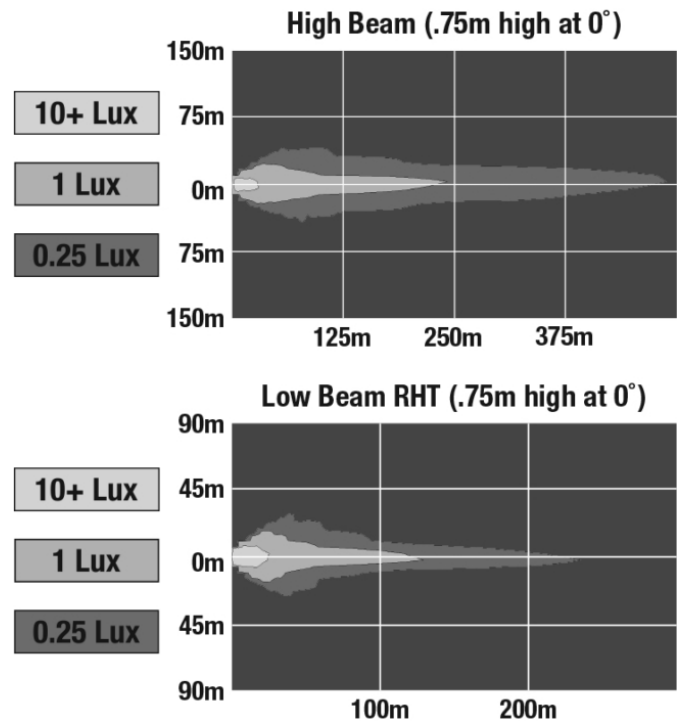

## ELECTRICAL SPECIFICATIONS

---

<b>Input Voltage</b>	12V DC
<b>Operating Voltage</b>	9-16V DC
<b>Transient Spike Protection</b>	150V Peak @ 1 HZ-100 Pulses
<b>Black Wire</b>	Ground
<b>White Wire</b>	High Beam
<b>Yellow Wire</b>	Low Beam
<b>Current Draw</b>	4.20A @ 12V DC (High Beam) 2.00A @ 12V DC (Low Beam)

## PHOTOMETRIC SPECIFICATIONS

<b>Raw Lumen Output</b>	3,200 (High Beam); 1,770 (Low Beam)
<b>Effective Lumen Output</b>	1,260 (High Beam); 750 (Low Beam)
<b>Candela Output</b>	71,500 (High Beam); 35,003 (Low Beam)
<b>Nominal LED Color Temperature</b>	5000 K
<b>Beam Pattern(s)</b>	Forward Lighting - High Beam (DOT) Forward Lighting - Low Beam (DOT)