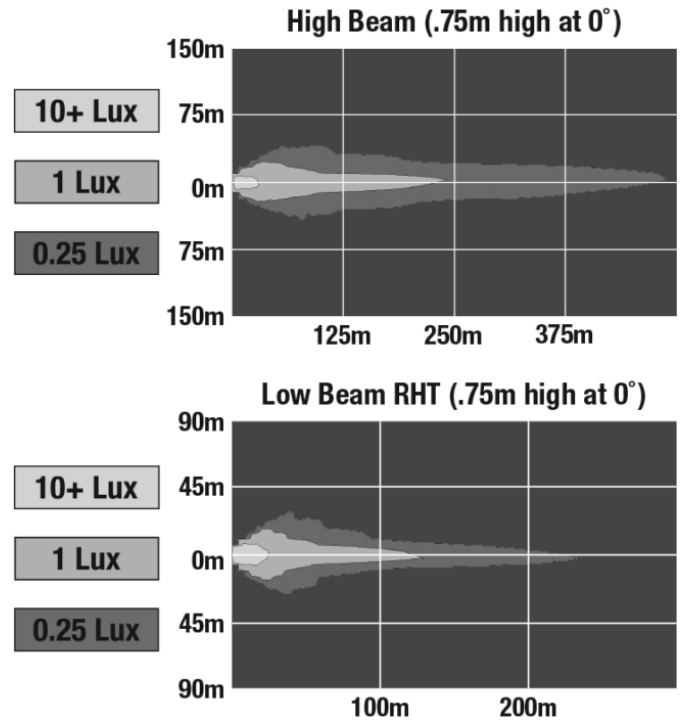

## ELECTRICAL SPECIFICATIONS

---

<b>Input Voltage</b>	12V DC
<b>Operating Voltage</b>	9-16V DC
<b>Transient Spike Protection</b>	150V Peak @ 1 HZ-100 Pulses
<b>Black Wire</b>	Ground
<b>White Wire</b>	High Beam
<b>Yellow Wire</b>	Low Beam
<b>Current Draw</b>	4.20A @ 12V DC (High Beam) 2.00A @ 12V DC (Low Beam)

## REGULATORY STANDARDS COMPLIANCE

---

Buy America Standards

FMVSS 108 s10.1 (Table XIX)

IEC IP67

Eco Friendly

FMVSS 108 s10.1 (Table XVIII)

**Print date: 2026-06-13**

## PHOTOMETRIC SPECIFICATIONS

<b>Raw Lumen Output</b>	3,200 (High Beam); 1,770 (Low Beam)
<b>Effective Lumen Output</b>	1,260 (High Beam); 750 (Low Beam)
<b>Candela Output</b>	71,500 (High Beam); 35,003 (Low Beam)
<b>Nominal LED Color Temperature</b>	5000 K
<b>Beam Pattern(s)</b>	Forward Lighting - High Beam (DOT) Forward Lighting - Low Beam (DOT)