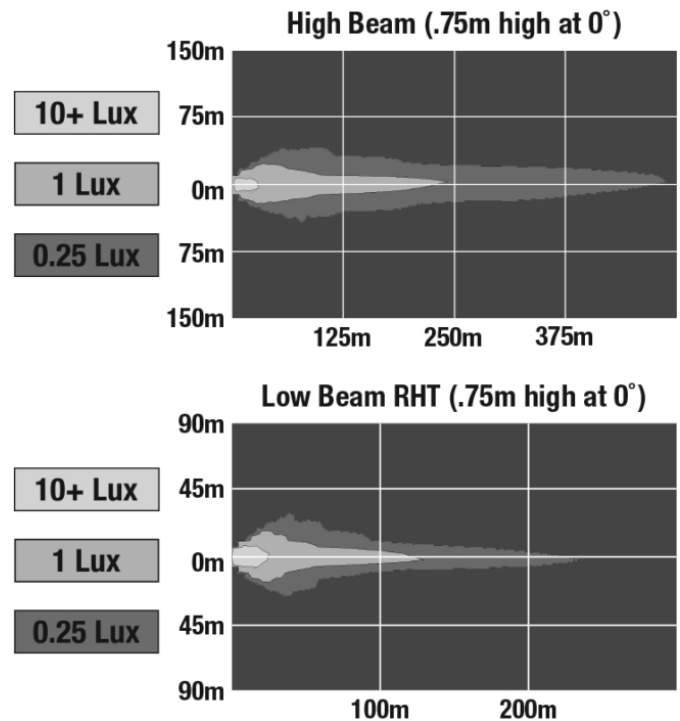

ELECTRICAL SPECIFICATIONS

Input Voltage	12V DC
Operating Voltage	9-16V DC
Transient Spike Protection	150V Peak @ 1 HZ-100 Pulses
Black Wire	Ground
White Wire	High Beam
Yellow Wire	Low Beam
Current Draw	4.20A @ 12V DC (High Beam) 2.00A @ 12V DC (Low Beam)

J.W. SPEAKER 
Engineered. Lighting. Solutions.

LED Headlights - Model 8700 Evolution J2 Series

PHOTOMETRIC SPECIFICATIONS

Raw Lumen Output	3,200 (High Beam); 1,770 (Low Beam)
Effective Lumen Output	1,260 (High Beam); 750 (Low Beam)
Candela Output	71,500 (High Beam); 35,003 (Low Beam)
Nominal LED Color Temperature	5000 K
Beam Pattern(s)	Forward Lighting - High Beam (DOT) Forward Lighting - Low Beam (DOT)