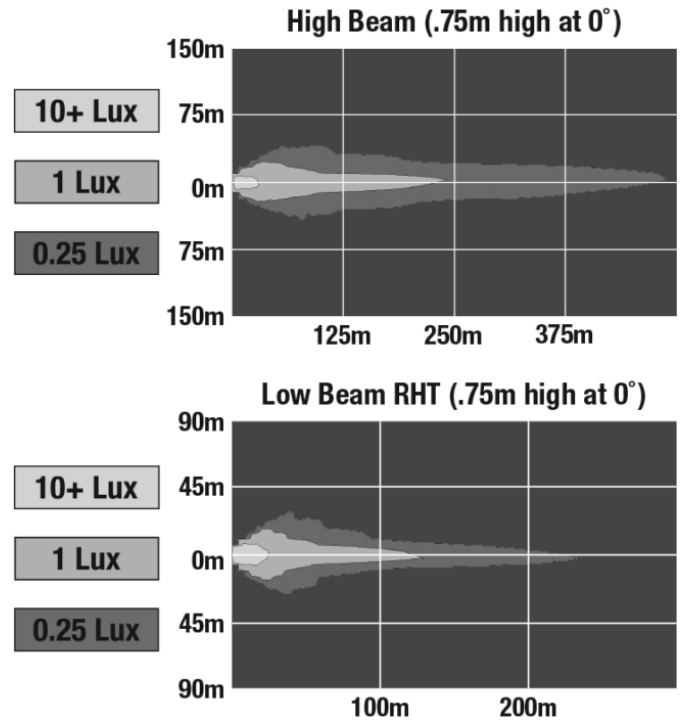

## ELECTRICAL SPECIFICATIONS

---

<b>Input Voltage</b>	12V DC
<b>Operating Voltage</b>	9-16V DC
<b>Transient Spike Protection</b>	150V Peak @ 1 HZ-100 Pulses
<b>Black Wire</b>	Ground
<b>White Wire</b>	High Beam
<b>Yellow Wire</b>	Low Beam
<b>Current Draw</b>	4.20A @ 12V DC (High Beam) 2.00A @ 12V DC (Low Beam)

## PHOTOMETRIC SPECIFICATIONS

<b>Raw Lumen Output</b>	3,200 (High Beam); 1,770 (Low Beam)
<b>Effective Lumen Output</b>	1,260 (High Beam); 750 (Low Beam)
<b>Candela Output</b>	71,500 (High Beam); 35,003 (Low Beam)
<b>Nominal LED Color Temperature</b>	5000 K
<b>Beam Pattern(s)</b>	Forward Lighting - High Beam (DOT) Forward Lighting - Low Beam (DOT)