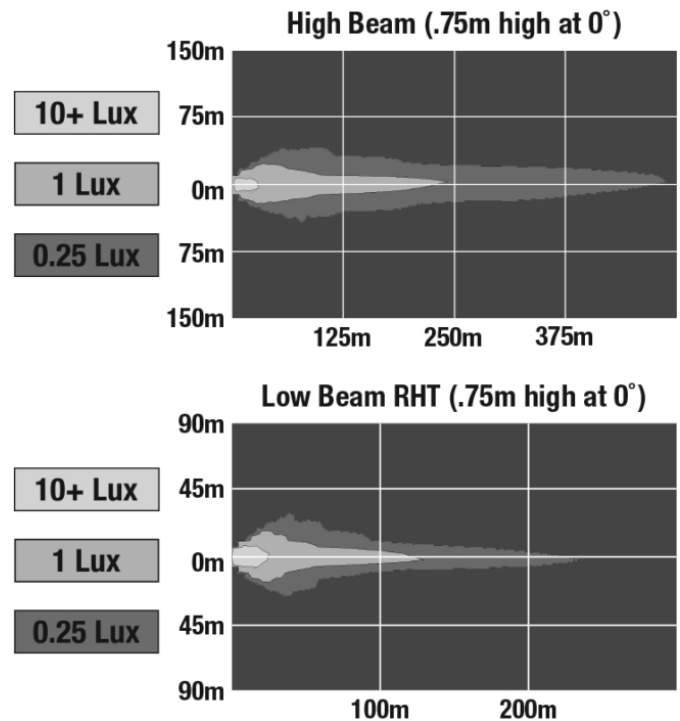

## ELECTRICAL SPECIFICATIONS

---

<b>Input Voltage</b>	12V DC
<b>Operating Voltage</b>	9-16V DC
<b>Transient Spike Protection</b>	150V Peak @ 1 HZ-100 Pulses
<b>Black Wire</b>	Ground
<b>White Wire</b>	High Beam
<b>Yellow Wire</b>	Low Beam
<b>Current Draw</b>	4.20A @ 12V DC (High Beam) 2.00A @ 12V DC (Low Beam)

## REGULATORY STANDARDS COMPLIANCE

---

Buy America Standards

FMVSS 108 s10.1 (Table XIX)

IEC IP67

Eco Friendly

FMVSS 108 s10.1 (Table XVIII)

**Print date: 2026-04-19**

## PHOTOMETRIC SPECIFICATIONS

<b>Raw Lumen Output</b>	3,200 (High Beam); 1,770 (Low Beam)
<b>Effective Lumen Output</b>	1,260 (High Beam); 750 (Low Beam)
<b>Candela Output</b>	71,500 (High Beam); 35,003 (Low Beam)
<b>Nominal LED Color Temperature</b>	5000 K
<b>Beam Pattern(s)</b>	Forward Lighting - High Beam (DOT) Forward Lighting - Low Beam (DOT)