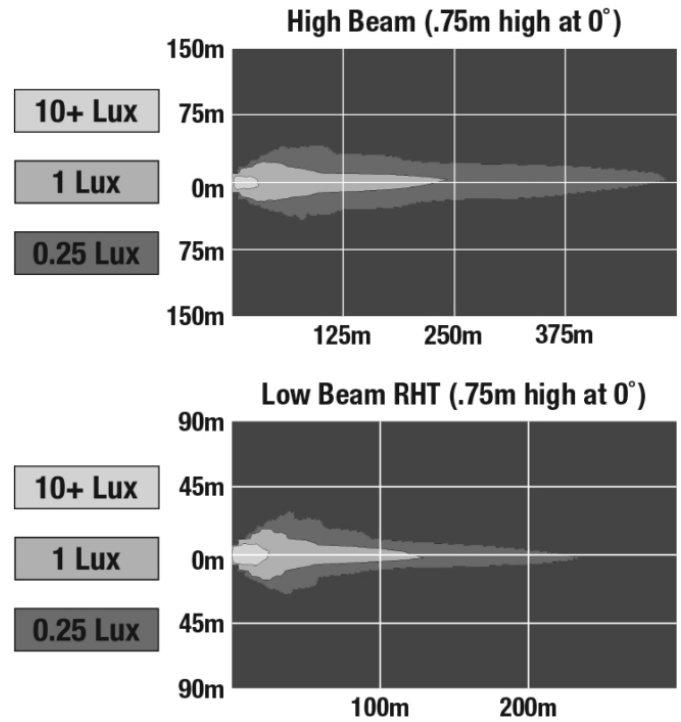

## ELECTRICAL SPECIFICATIONS

---

<b>Input Voltage</b>	12V DC
<b>Operating Voltage</b>	9-16V DC
<b>Transient Spike Protection</b>	150V Peak @ 1 HZ-100 Pulses
<b>Black Wire</b>	Ground
<b>White Wire</b>	High Beam
<b>Yellow Wire</b>	Low Beam
<b>Current Draw</b>	4.20A @ 12V DC (High Beam) 2.00A @ 12V DC (Low Beam)

## REGULATORY STANDARDS COMPLIANCE

---

Buy America Standards

FMVSS 108 s10.1 (Table XIX)

IEC IP67

Eco Friendly

FMVSS 108 s10.1 (Table XVIII)

**Print date: 2026-06-02**

## PHOTOMETRIC SPECIFICATIONS

<b>Raw Lumen Output</b>	3,200 (High Beam); 1,770 (Low Beam)
<b>Effective Lumen Output</b>	1,260 (High Beam); 750 (Low Beam)
<b>Candela Output</b>	71,500 (High Beam); 35,003 (Low Beam)
<b>Nominal LED Color Temperature</b>	5000 K
<b>Beam Pattern(s)</b>	Forward Lighting - High Beam (DOT) Forward Lighting - Low Beam (DOT)