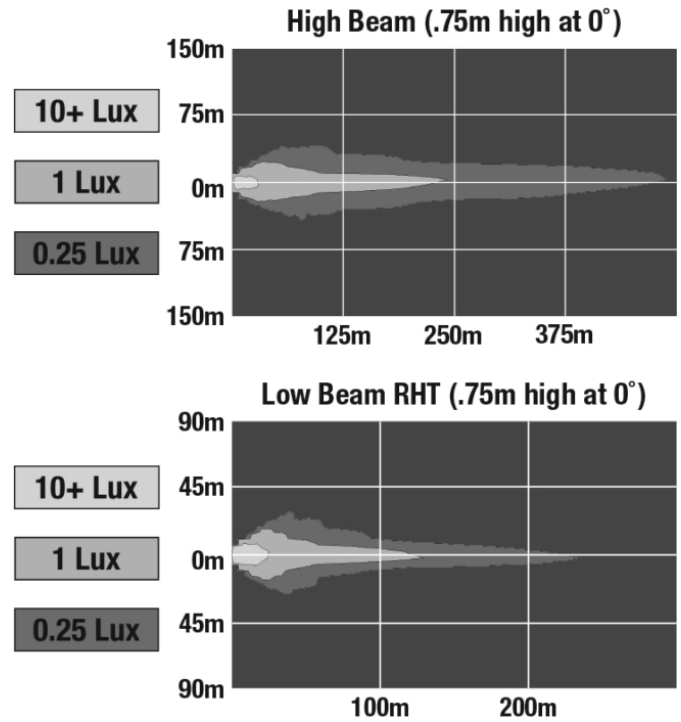

## ELECTRICAL SPECIFICATIONS

---

<b>Input Voltage</b>	12V DC
<b>Operating Voltage</b>	9-16V DC
<b>Transient Spike Protection</b>	150V Peak @ 1 HZ-100 Pulses
<b>Black Wire</b>	Ground
<b>White Wire</b>	High Beam
<b>Yellow Wire</b>	Low Beam
<b>Current Draw</b>	4.20A @ 12V DC (High Beam) 2.00A @ 12V DC (Low Beam)

## REGULATORY STANDARDS COMPLIANCE

---

Buy America Standards

FMVSS 108 s10.1 (Table XIX)

IEC IP67

Eco Friendly

FMVSS 108 s10.1 (Table XVIII)

**Print date: 2025-05-17**

## PHOTOMETRIC SPECIFICATIONS

<b>Raw Lumen Output</b>	3,200 (High Beam); 1,770 (Low Beam)
<b>Effective Lumen Output</b>	1,260 (High Beam); 750 (Low Beam)
<b>Candela Output</b>	71,500 (High Beam); 35,003 (Low Beam)
<b>Nominal LED Color Temperature</b>	5000 K
<b>Beam Pattern(s)</b>	Forward Lighting - High Beam (DOT) Forward Lighting - Low Beam (DOT)