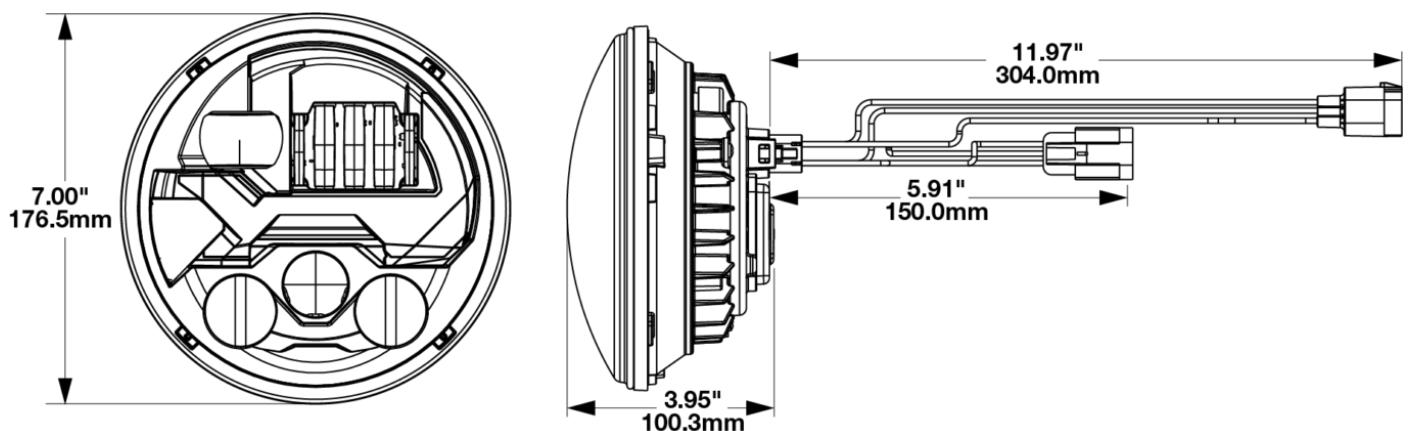

PRODUCT DIMENSIONS

Print date: 2026-05-01

© 2026 J.W. Speaker Corporation • Germantown, WI U.S.A.
www.jwspeaker.com • speaker@jwspeaker.com • 262.251.6660

J.W. SPEAKER®
Engineered. Lighting. Solutions.