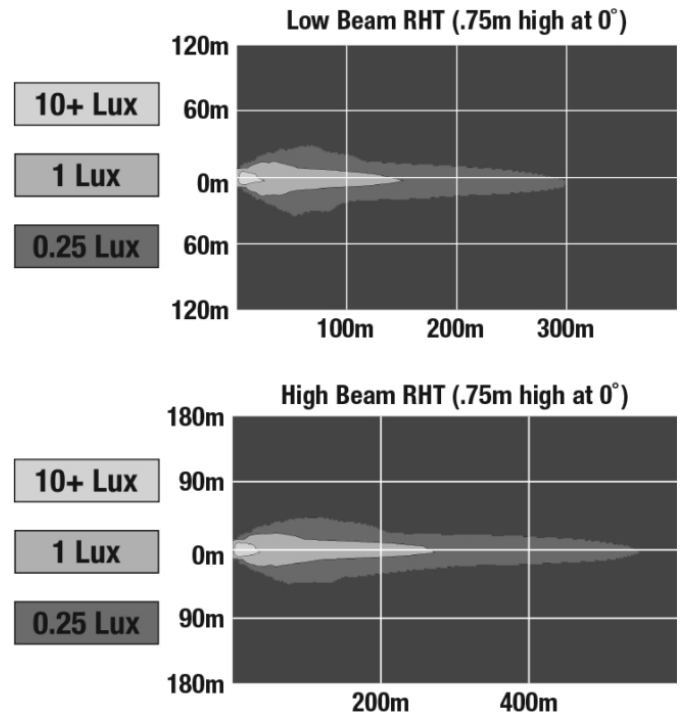

## ELECTRICAL SPECIFICATIONS

---

<b>Input Voltage</b>	12V DC
<b>Operating Voltage</b>	9-16V DC
<b>Transient Spike Protection</b>	150V Peak @ 1 HZ-100 Pul
<b>Black Wire</b>	Ground
<b>Yellow Wire</b>	Low Beam
<b>White Wire</b>	High Beam
<b>Orange Wire</b>	Front Turn
<b>Red Wire</b>	Position
<b>Current Draw</b>	2.33A @ 12V DC (Low Beam) 3.25A @ 12V DC (High Beam) 3.00A @ 12V DC (Front Turn) 0.45A @ 12V DC (Position)

## REGULATORY STANDARDS COMPLIANCE

---

Bluetooth SIG Declaration ID	Buy America Standards
Eco Friendly	FMVSS 108 s10.1 (Table XIX)
FMVSS 108 s10.1 (Table XVIII)	FMVSS 108 s7.1 (Table VI)
IEC IP69K	

**Print date: 2026-05-18**

## PHOTOMETRIC SPECIFICATIONS

<b>Raw Lumen Output</b>	3,600 (High Beam); 3,020 (Low Beam)
<b>Effective Lumen Output</b>	1,320 (High Beam); 1,201 (Low Beam)
<b>Candela Output</b>	68,800 (High Beam) 24,800 (Low Beam)
<b>Nominal LED Color Temperature</b>	5000 K
<b>Beam Pattern(s)</b>	Forward Lighting - High Beam (DOT) Forward Lighting - Low Beam (DOT) Signalization - Front Position Signalization - Turn (Front)