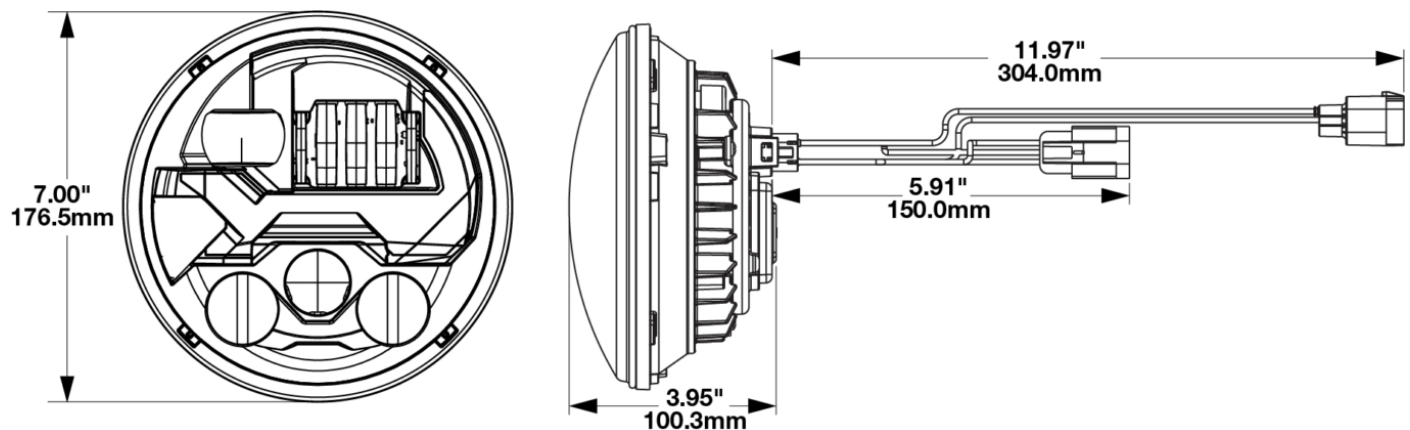

PRODUCT DIMENSIONS

Print date: 2026-04-29

© 2026 J.W. Speaker Corporation • Germantown, WI U.S.A.
www.jwspeaker.com • speaker@jwspeaker.com • 262.251.6660

J.W. SPEAKER®
Engineered. Lighting. Solutions.