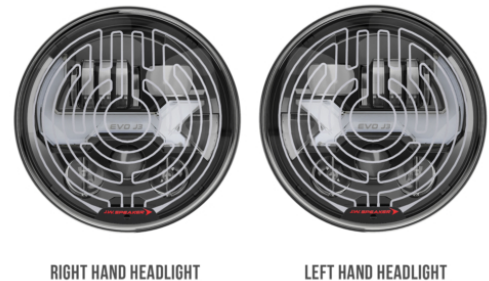

Jeep LED Headlights - Model EVO J3

PRODUCT INFORMATION

Description	12V DOT LED High/Low Beam Heated Headlight w/ Built In Turn Signal - Black - 2 Light Kit
Height	176.50 mm / 6.95 in
Width	176.50 mm / 6.95 in
Depth	112.00 mm / 4.41 in
Shape	Round
Outer Lens Material	Polycarbonate
Outer Lens Color	Clear
Housing Material	Aluminum
Housing Color	Black
Bezel Color	Black
Retrofits	7" Round Headlights or 2D1 PAR56
Minimum Operating Temperature	-40 °C / -40 °F
Maximum Operating Temperature	65 °C / 149 °F
Connector or Wiring	H13 Delphi 15326813
Product Weight	5.10 lbs / 2.31 kgs
Shipping Weight	5.90 lbs / 2.68 kgs

Jeep LED Headlights - Model EVO J3

ELECTRICAL SPECIFICATIONS

Input Voltage	12 V
Operating Voltage	9-16 V
Transient Spike Protection	150V Peak @ 1 HZ-100 Pul
Black Wire	Ground
Yellow Wire	Low Beam
White Wire	High Beam
Orange Wire	Front Turn
Red Wire	Position
Current Draw	2.33A @ 12V (Low Beam) 3.25A @ 12V (High Beam) 3.00A @ 12V (Front Turn) 0.45A @ 12V (Position)