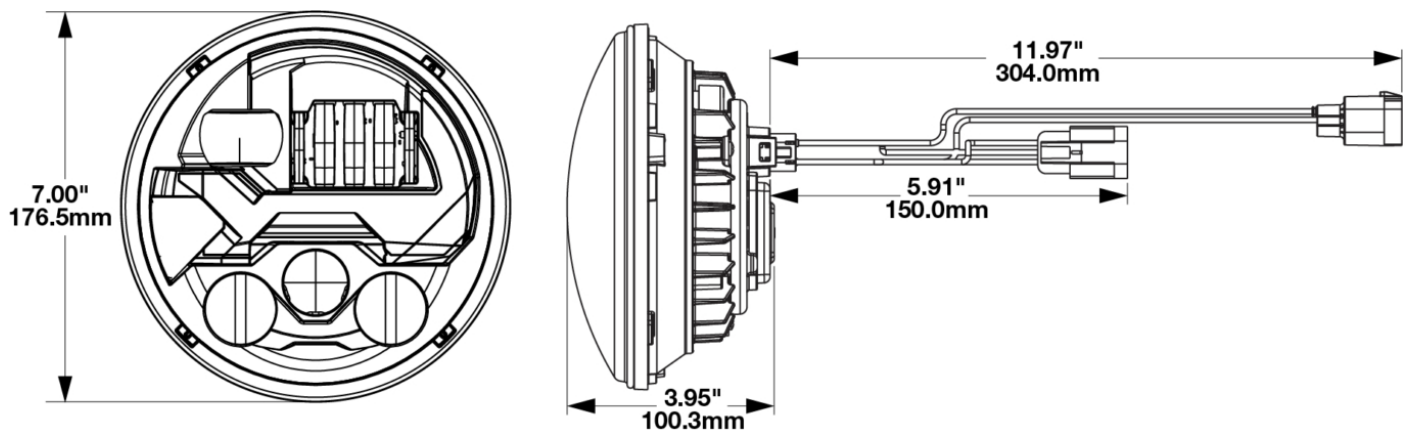

PRODUCT DIMENSIONS

Print date: 2019-06-18

© 2019 J.W. Speaker Corporation • Germantown, WI U.S.A.
www.jwspeaker.com • speaker@jwspeaker.com • 262.251.6660

J.W. SPEAKER
Engineered. Lighting. Solutions.