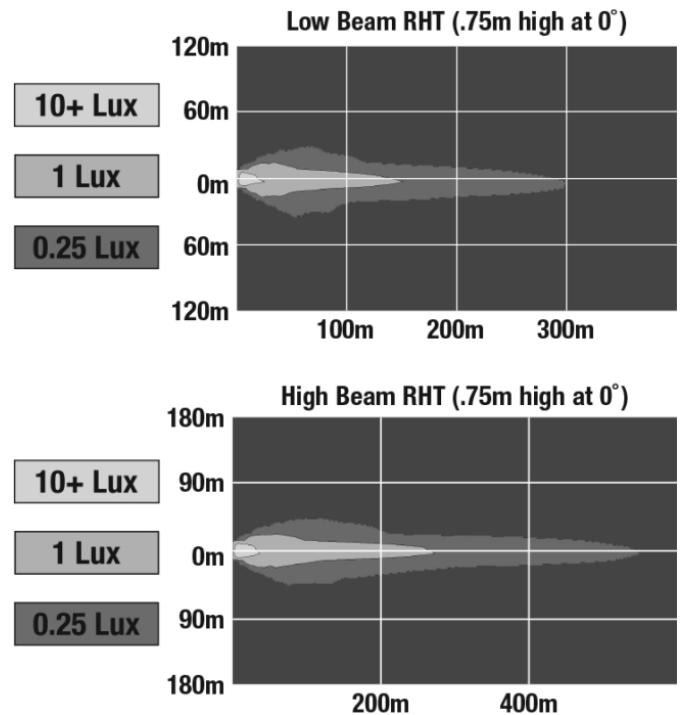

Jeep LED Headlights - Model EVO J3

ELECTRICAL SPECIFICATIONS

Input Voltage	12 V
Operating Voltage	9-16 V
Transient Spike Protection	150V Peak @ 1 HZ-100 Pul
Black Wire	Ground
Yellow Wire	Low Beam
White Wire	High Beam
Orange Wire	Front Turn
Red Wire	Position
Current Draw	2.33A @ 12V (Low Beam) 3.25A @ 12V (High Beam) 3.00A @ 12V (Front Turn) 0.45A @ 12V (Position)

REGULATORY STANDARDS COMPLIANCE

Bluetooth SIG Declaration ID	Buy America Standards
Eco Friendly	FMVSS 108 s10.1 (Table XIX)
FMVSS 108 s10.1 (Table XVIII)	FMVSS 108 s7.1 (Table VI)
IEC IP69K	

Print date: 2019-06-18

Raw Lumen Output	3,600 (High Beam); 3,020 (Low Beam)
Effective Lumen Output	1,320 (High Beam); 1,201 (Low Beam)
Candela Output	68,800 (High Beam) 24,800 (Low Beam)
Nominal LED Color Temperature	5000 K
Beam Pattern(s)	Forward Lighting - High Beam (DOT) Forward Lighting - Low Beam (DOT) Signalization - Front Position Signalization - Turn (Front)