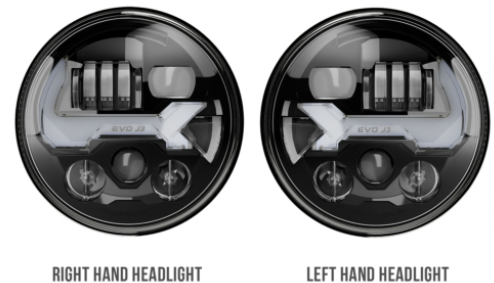

Jeep LED Headlights - Model EVO J3

PRODUCT INFORMATION

Description	12V DOT LED High/Low Beam Headlight w/ Built In Turn Signal - Black - 2 Light Kit
Height	176.50 mm / 6.95 in
Width	176.50 mm / 6.95 in
Depth	112.00 mm / 4.41 in
Shape	Round
Outer Lens Material	Polycarbonate
Outer Lens Color	Clear
Housing Material	Aluminum
Housing Color	Black
Bezel Color	Black
Retrofits	7" Round Headlights or 2D1 PAR56
Minimum Operating Temperature	-40 °C / -40 °F
Maximum Operating Temperature	65 °C / 149 °F
Connector or Wiring	H13 Delphi 15326813
Product Weight	5.10 lbs / 2.31 kgs
Shipping Weight	5.90 lbs / 2.68 kgs

Jeep LED Headlights - Model EVO J3

ELECTRICAL SPECIFICATIONS

Input Voltage	12V DC
Operating Voltage	9-16V DC
Transient Spike Protection	150V Peak @ 1 HZ-100 Pul
Black Wire	Ground
Yellow Wire	Low Beam
White Wire	High Beam
Orange Wire	Front Turn
Red Wire	Position
Current Draw	2.33A @ 12V DC (Low Beam) 3.25A @ 12V DC (High Beam) 3.00A @ 12V DC (Front Turn) 0.45A @ 12V DC (Position)