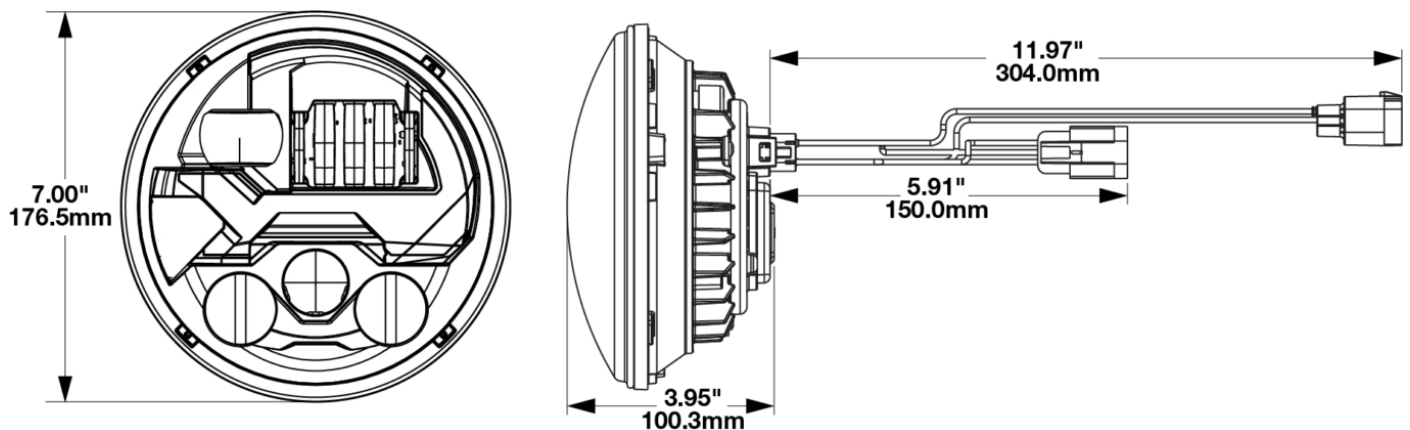

PRODUCT DIMENSIONS

Print date: 2026-04-21

© 2026 J.W. Speaker Corporation • Germantown, WI U.S.A.
www.jwspeaker.com • speaker@jwspeaker.com • 262.251.6660

J.W. SPEAKER®
Engineered. Lighting. Solutions.