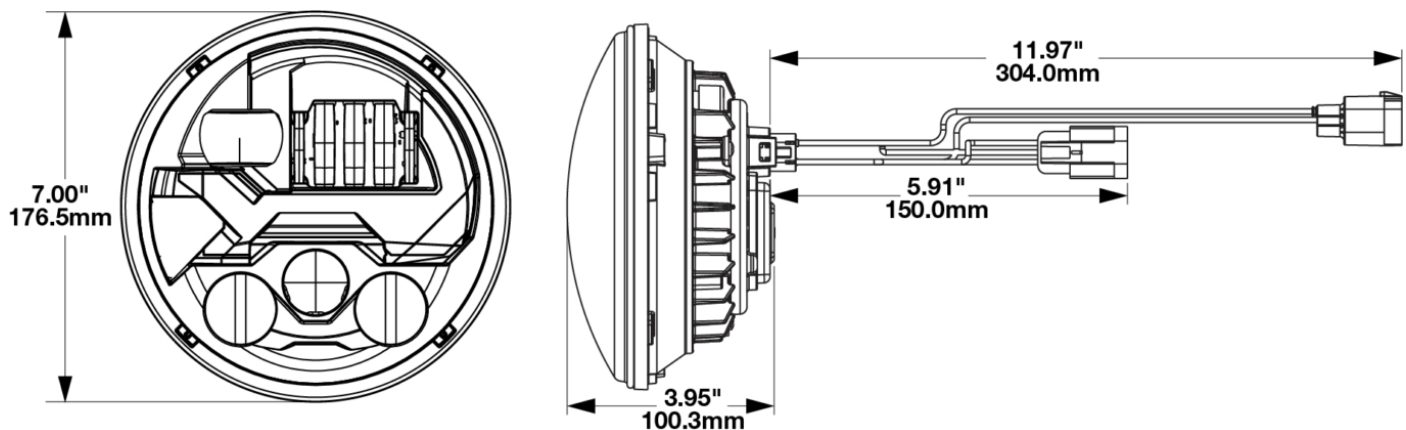

## PRODUCT INFORMATION

<b>Description</b>	12V DOT LED High/Low Beam Headlight w/ Built In Turn Signal - Graphite - Single RH Light
<b>Height</b>	176.50 mm / 6.95 in
<b>Width</b>	176.50 mm / 6.95 in
<b>Depth</b>	112.00 mm / 4.41 in
<b>Shape</b>	Round
<b>Outer Lens Material</b>	Polycarbonate
<b>Outer Lens Color</b>	Clear
<b>Housing Material</b>	Aluminum
<b>Housing Color</b>	Black
<b>Bezel Color</b>	Grey
<b>Retrofits</b>	7" Round Headlights or 2D1 PAR56
<b>Minimum Operating Temperature</b>	-40 °C / -40 °F
<b>Maximum Operating Temperature</b>	65 °C / 149 °F
<b>Connector or Wiring</b>	H13 Delphi 15326813
<b>Product Weight</b>	2.55 lbs / 1.16 kgs
<b>Shipping Weight</b>	3.35 lbs / 1.52 kgs