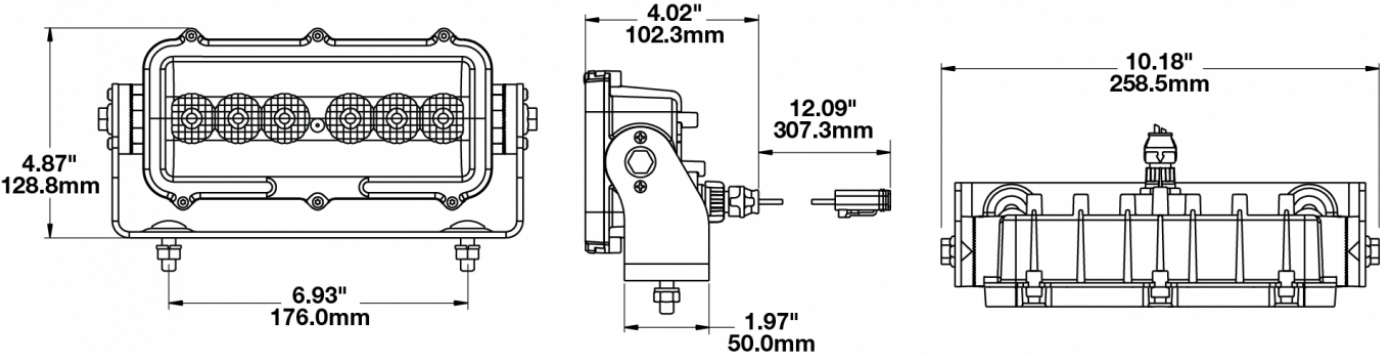

LED Work Light - Model 528

PRODUCT INFORMATION

Description	12-24V LED White Work Light
Height	123.00 mm / 4.84 in
Width	258.00 mm / 10.16 in
Depth	102.00 mm / 4.02 in
Shape	Rectangular
Outer Lens Material	Glass
Outer Lens Color	Clear
Housing Material	Xenoy
Housing Color	Black
Bezel Color	Black
Mounting Hardware Description	(x2) M8-1.25 Mounting Bolt
Mounting Type	Universal Pedestal Mount
Minimum Operating Temperature	-40 °C / -40 °F
Maximum Operating Temperature	65 °C / 149 °F
Connector or Wiring	Integrated 2-Pin Deutsch Weatherproof Socket (DT04-2P)
Mating Connector	Integrated 2-Pin Deutsch Weatherproof Plug (DT06-2S)
Product Weight	2.60 lbs / 1.18 kgs
Shipping Weight	5.60 lbs / 2.54 kgs

PRODUCT DIMENSIONS

ELECTRICAL SPECIFICATIONS

Input Voltage	12-24V DC
Operating Voltage	10-32V DC
Red Wire	Positive
Black Wire	Ground
Current Draw	1.60A @ 12V DC 0.85A @ 24V DC

REGULATORY STANDARDS COMPLIANCE

PHOTOMETRIC SPECIFICATIONS

Raw Lumen Output	2,400
Effective Lumen Output	1,500
Candela Output	2,800
Nominal LED Color Temperature	5700 K
Beam Pattern(s)	Forward Lighting - Flood (Medium)

APPLICATIONS

PRODUCT WARNINGS