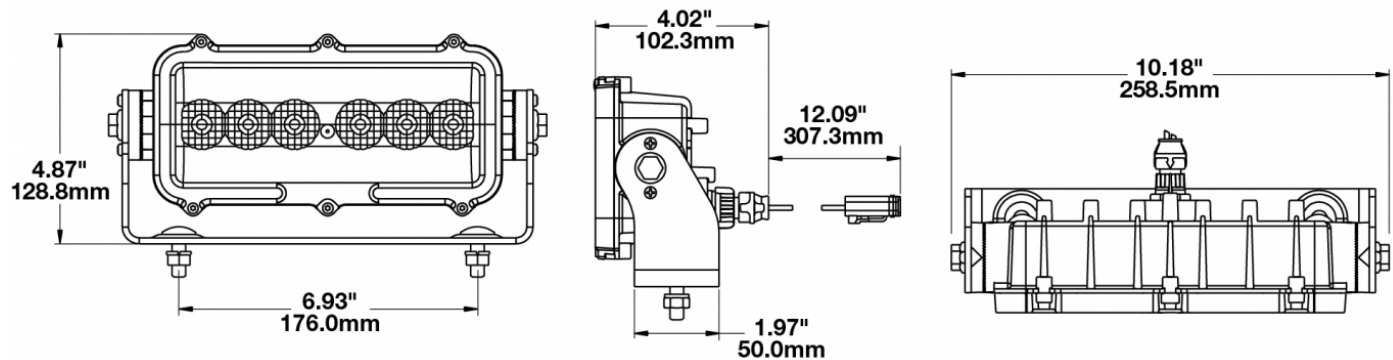

## PRODUCT INFORMATION

<b>Description</b>	12-24V LED White Work Light
<b>Height</b>	123.00 mm / 4.84 in
<b>Width</b>	258.00 mm / 10.16 in
<b>Depth</b>	102.00 mm / 4.02 in
<b>Shape</b>	Rectangular
<b>Outer Lens Material</b>	Glass
<b>Outer Lens Color</b>	Clear
<b>Housing Material</b>	Xenoy
<b>Housing Color</b>	Black
<b>Bezel Color</b>	Black
<b>Mounting Hardware Description</b>	(x2) M8-1.25 Mounting Bolt
<b>Mounting Type</b>	Universal Pedestal Mount
<b>Minimum Operating Temperature</b>	-40 °C / -40 °F
<b>Maximum Operating Temperature</b>	65 °C / 149 °F
<b>Connector or Wiring</b>	Integrated 2-Pin Deutsch Weatherproof Socket (DT04-2P)
<b>Mating Connector</b>	Integrated 2-Pin Deutsch Weatherproof Plug (DT06-2S)
<b>Product Weight</b>	0.00 lbs / 0 kgs
<b>Shipping Weight</b>	5.60 lbs / 2.54 kgs

## PRODUCT DIMENSIONS