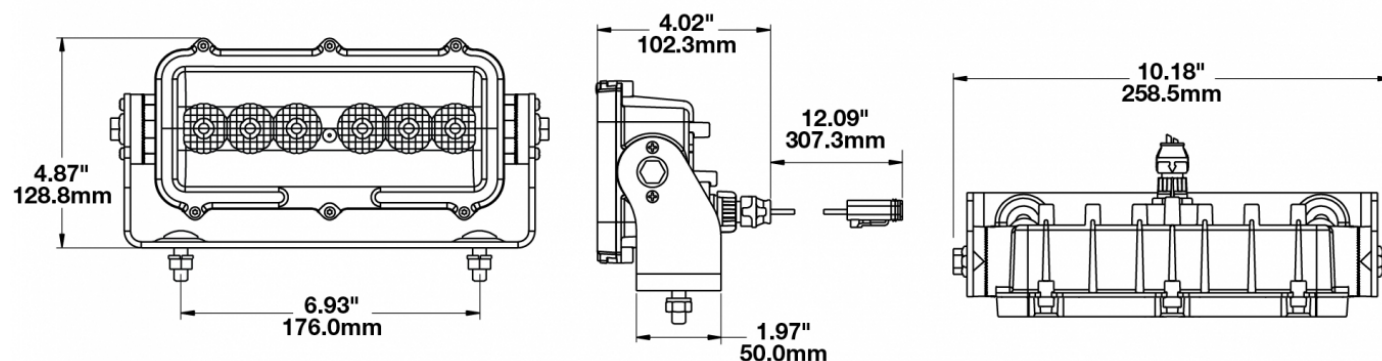

## PRODUCT INFORMATION

<b>Description</b>	12-24V LED White Work Light
<b>Height</b>	123.00 mm / 4.84 in
<b>Width</b>	258.00 mm / 10.16 in
<b>Depth</b>	102.00 mm / 4.02 in
<b>Shape</b>	Rectangular
<b>Outer Lens Material</b>	Glass
<b>Outer Lens Color</b>	Clear
<b>Housing Material</b>	Xenoy
<b>Housing Color</b>	Black
<b>Bezel Color</b>	Black
<b>Mounting Hardware Description</b>	(x2) M8-1.25 Mounting Bolt
<b>Mounting Type</b>	Universal Pedestal Mount
<b>Minimum Operating Temperature</b>	-40 °C / -40 °F
<b>Maximum Operating Temperature</b>	65 °C / 149 °F
<b>Connector or Wiring</b>	Integrated 2-Pin Deutsch Weatherproof Socket (DT04-2P)
<b>Mating Connector</b>	Integrated 2-Pin Deutsch Weatherproof Plug (DT06-2S)
<b>Shipping Weight</b>	5.60 lbs / 2.54 kgs

## PRODUCT DIMENSIONS