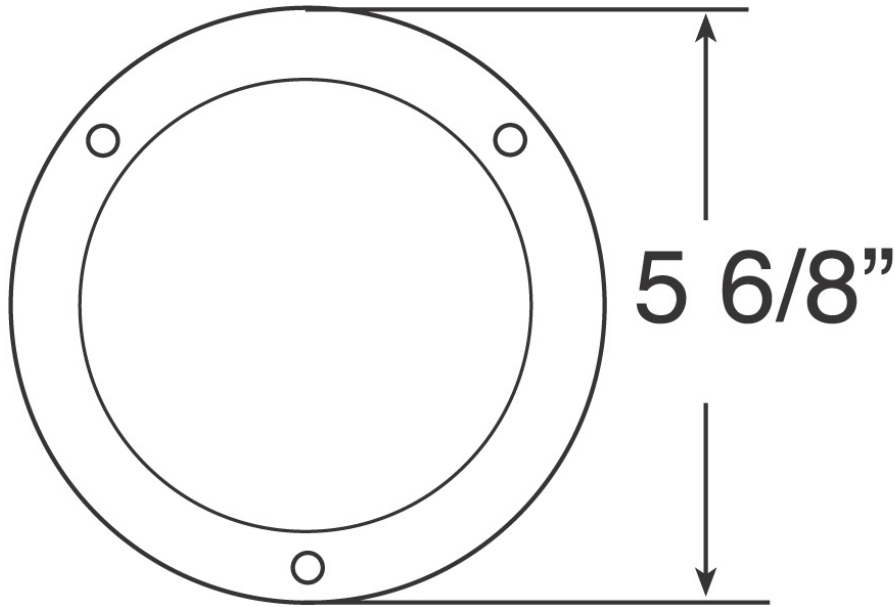

# 4" Round Chrome Plastic Trim Ring for Model 234

## PRODUCT INFORMATION

---

<b>Description</b>	4" Round Chrome Plastic Trim Ring for Model 234
<b>Height</b>	146.05 mm / 5.75 in
<b>Width</b>	146.05 mm / 5.75 in
<b>Shape</b>	Round
<b>Housing Material</b>	Plastic
<b>Housing Color</b>	Chrome
<b>Mounting Hardware Description</b>	(x3) Mounting Screws
<b>Product Weight</b>	0.08 lbs / 0.04 kgs
<b>Shipping Weight</b>	9.57 lbs / 4.34 kgs
<b>Additional Information</b>	Fits 4" round flange-mounted lights. Attaches to rubber grommet with three tapered stainless mounting screws.

## PRODUCT DIMENSIONS