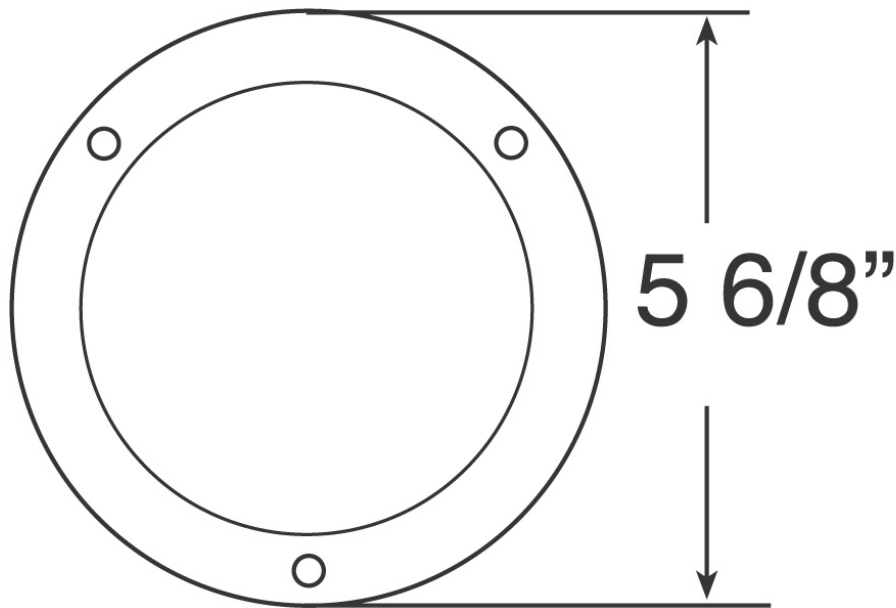

# 4" Round Chrome Plastic Trim Ring for Model 234

## PRODUCT INFORMATION

---

<b>Description</b>	4" Round Chrome Plastic Trim Ring for Model 234
<b>Height</b>	146.05 mm / 5.75 in
<b>Width</b>	146.05 mm / 5.75 in
<b>Shape</b>	Round
<b>Housing Material</b>	Plastic
<b>Housing Color</b>	Chrome
<b>Mounting Hardware Description</b>	(x3) Mounting Screws
<b>Product Weight</b>	0.00 lbs / 0 kgs
<b>Shipping Weight</b>	1.00 lbs / 0.45 kgs
<b>Additional Information</b>	Fits 4" round flange-mounted lights. Attaches to rubber grommet with three tapered stainless mounting screws.

## PRODUCT DIMENSIONS