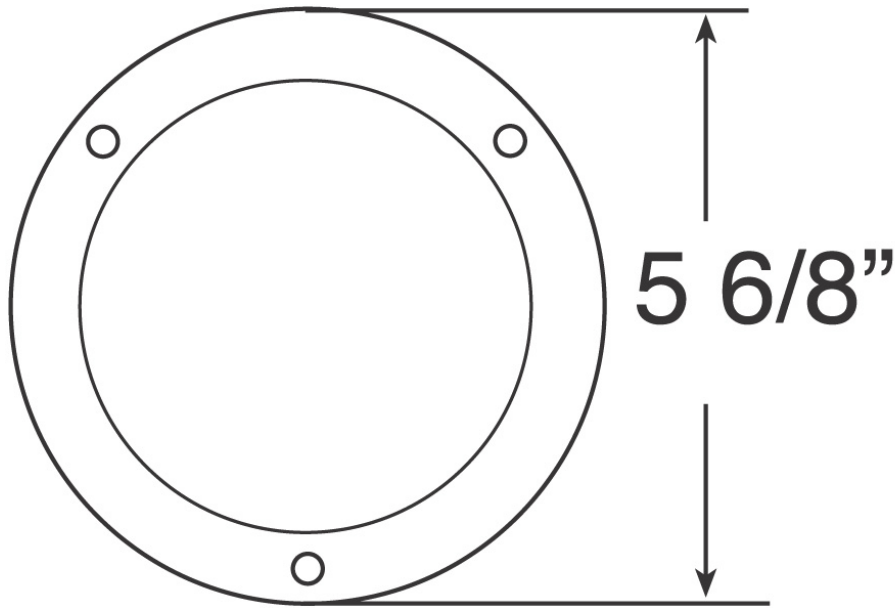

4" Round Chrome Plastic Trim Ring for Model 234

PRODUCT DIMENSIONS

REGULATORY STANDARDS COMPLIANCE

Buy America Standards

Eco Friendly