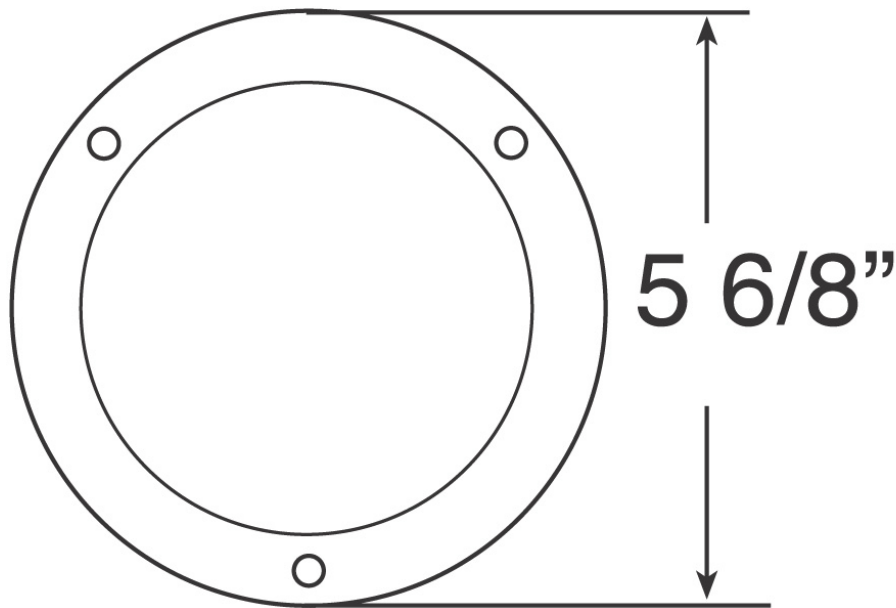

4" Round Chrome Plastic Trim Ring for Model 234

PRODUCT INFORMATION

| | |
|--------------------------------------|---|
| Description | 4" Round Chrome Plastic Trim Ring for Model 234 |
| Height | 146.05 mm / 5.75 in |
| Width | 146.05 mm / 5.75 in |
| Shape | Round |
| Housing Material | Plastic |
| Housing Color | Chrome |
| Mounting Hardware Description | (x3) Mounting Screws |
| Product Weight | 0.08 lbs / 0.04 kgs |
| Shipping Weight | 9.57 lbs / 4.34 kgs |
| Additional Information | Fits 4" round flange-mounted lights. Attaches to rubber grommet with three tapered stainless mounting screws. |

Print date: 2026-04-07

© 2026 J.W. Speaker Corporation • Germantown, WI U.S.A.
www.jwspeaker.com • speaker@jwspeaker.com • 262.251.6660

4" Round Chrome Plastic Trim Ring for Model 234

PRODUCT DIMENSIONS

REGULATORY STANDARDS COMPLIANCE