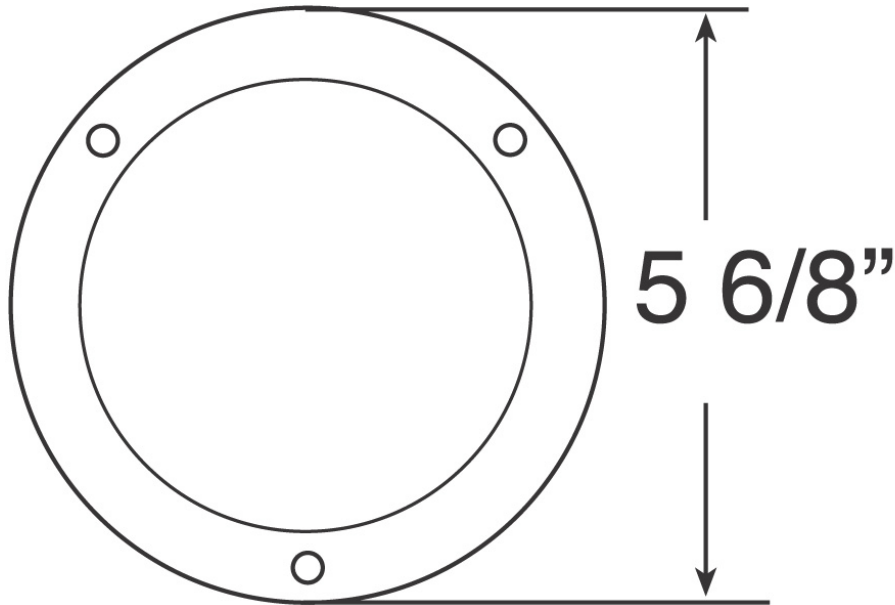

4" Round Stainless Steel Trim Ring for Model 234

PRODUCT DIMENSIONS

REGULATORY STANDARDS COMPLIANCE

Buy America Standards

Eco Friendly

APPLICATIONS

Print date: 2026-06-16

© 2026 J.W. Speaker Corporation • Germantown, WI U.S.A.
www.jwspeaker.com • speaker@jwspeaker.com • 262.251.6660