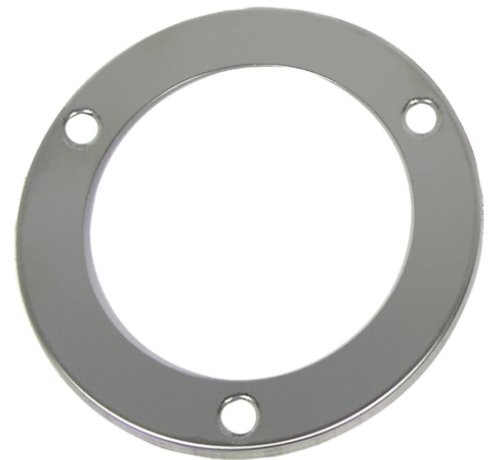

4" Round Stainless Steel Trim Ring for Model 234

PRODUCT INFORMATION

Description	4" Round Stainless Steel Trim Ring for Model 234
Height	146.05 mm / 5.75 in
Width	146.05 mm / 5.75 in
Shape	Round
Housing Material	Plastic
Housing Color	Stainless Steel
Mounting Hardware Description	(x1)
Product Weight	0.12 lbs / 0.05 kgs
Shipping Weight	24.53 lbs / 11.13 kgs
Additional Information	Fits 4" round flange-mounted lights. Attaches to rubber grommet with three tapered stainless mounting screws.

Print date: 2026-05-27

© 2026 J.W. Speaker Corporation • Germantown, WI U.S.A.
www.jwspeaker.com • speaker@jwspeaker.com • 262.251.6660

4" Round Stainless Steel Trim Ring for Model 234

PRODUCT DIMENSIONS

4" Round Stainless Steel Trim Ring for Model 234

MODEL 234 MOUNTING ACCESSORIES

J.W. Speaker offers a variety of mounting accessories, sold separately from the tail lights as single parts.

- Chrome Finish Plastic Trim Ring can be used with the Rubber Mounting Grommet (2 & 1).
- Stainless Steel Trim Ring can be used with the Plastic Mounting Flange (4 & 3).