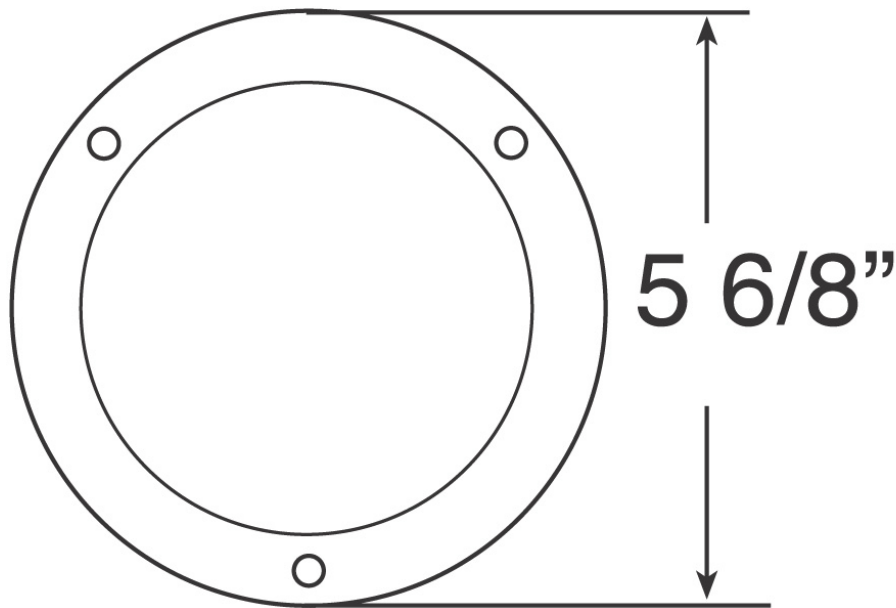

4" Round Stainless Steel Trim Ring for Model 234

PRODUCT DIMENSIONS

REGULATORY STANDARDS COMPLIANCE

Buy America Standards

Eco Friendly

APPLICATIONS

Print date: 2026-07-08

© 2026 J.W. Speaker Corporation • Germantown, WI U.S.A.
www.jwspeaker.com • speaker@jwspeaker.com • 262.251.6660